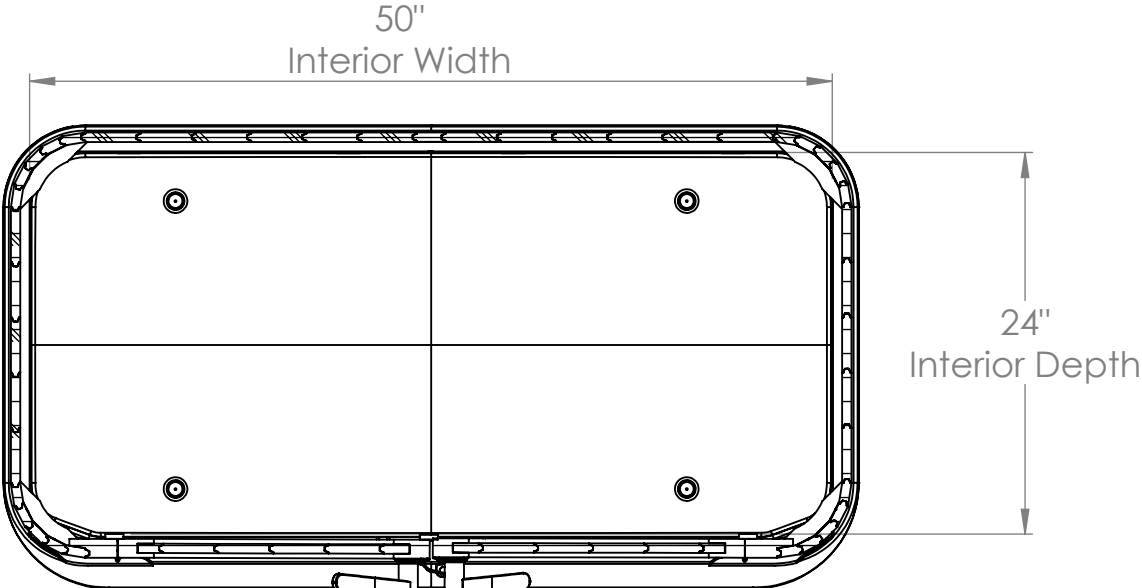

WRS4200 Front

Tot. Interior Square ft.	8.25
Tot. Interior Cubic ft.	50.25

52.5"
Exterior Wall Width

WRS4200 Side

WRS4200 Section View

SECTION A-A
SCALE 1 : 12

WRS4200 Interior Top Section

SECTION B-B
SCALE 1 : 12