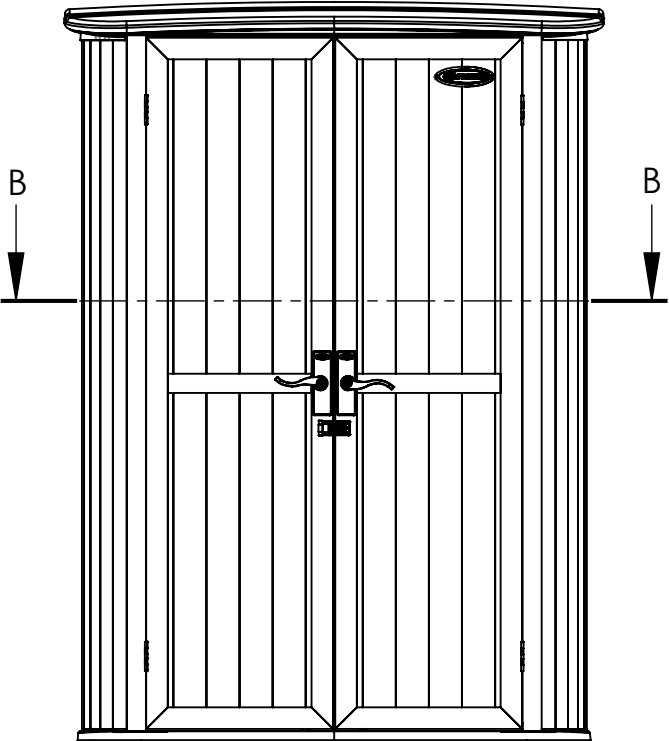

WRS4200 Front

Tot. Interior Square ft.	8.25
Tot. Interior Cubic ft.	50.25

52.5"
Exterior Wall Width

WRS4200 Side

WRS4200 Section View

SECTION A-A
SCALE 1 : 12

WRS4200 Interior Top Section

SECTION B-B
SCALE 1 : 12