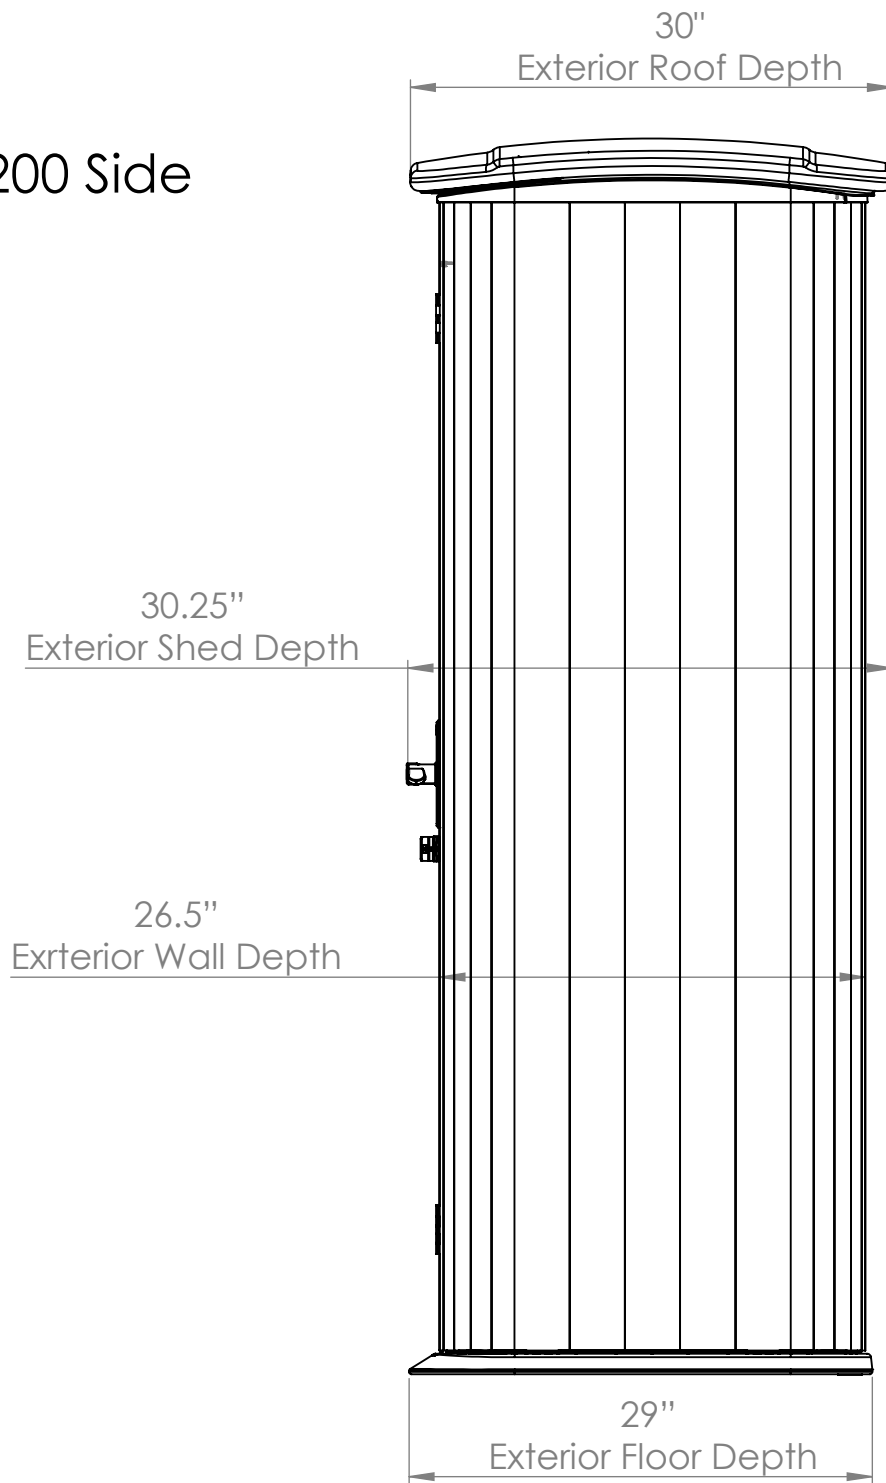

WRS4200 Front

Tot. Interior Square ft.	8.25
Tot. Interior Cubic ft.	50.25

52.5"
Exterior Wall Width

WRS4200 Side

WRS4200 Section View

SECTION A-A
SCALE 1 : 12

WRS4200 Interior Top Section

SECTION B-B
SCALE 1 : 12