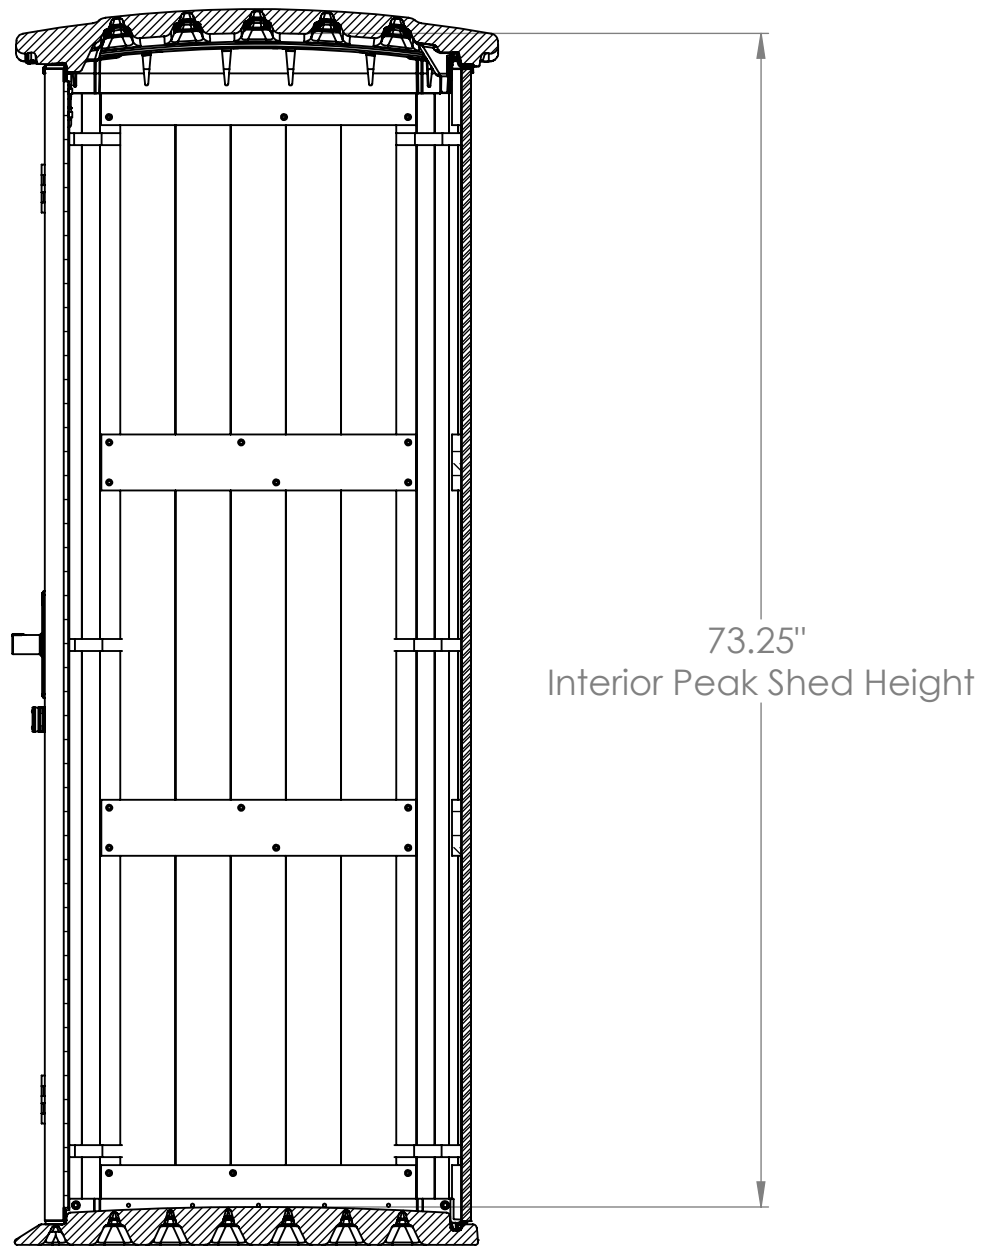

WRS4200 Front

Tot. Interior Square ft.	8.25
Tot. Interior Cubic ft.	50.25

52.5"
Exterior Wall Width

WRS4200 Side

WRS4200 Section View

SECTION A-A
SCALE 1 : 12

WRS4200 Interior Top Section

SECTION B-B
SCALE 1 : 12