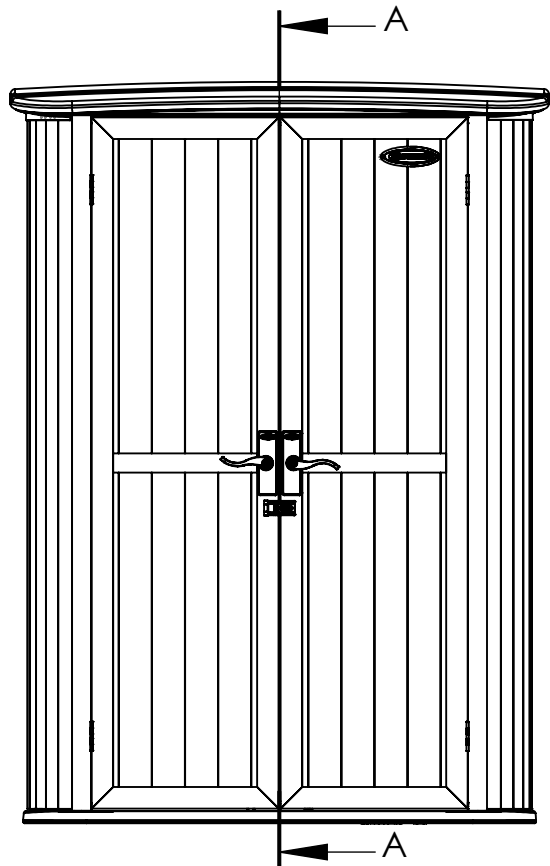

WRS4200 Front

Tot. Interior Square ft.	8.25
Tot. Interior Cubic ft.	50.25

52.5"
Exterior Wall Width

WRS4200 Side

WRS4200 Section View

SECTION A-A
SCALE 1 : 12

WRS4200 Interior Top Section

SECTION B-B
SCALE 1 : 12