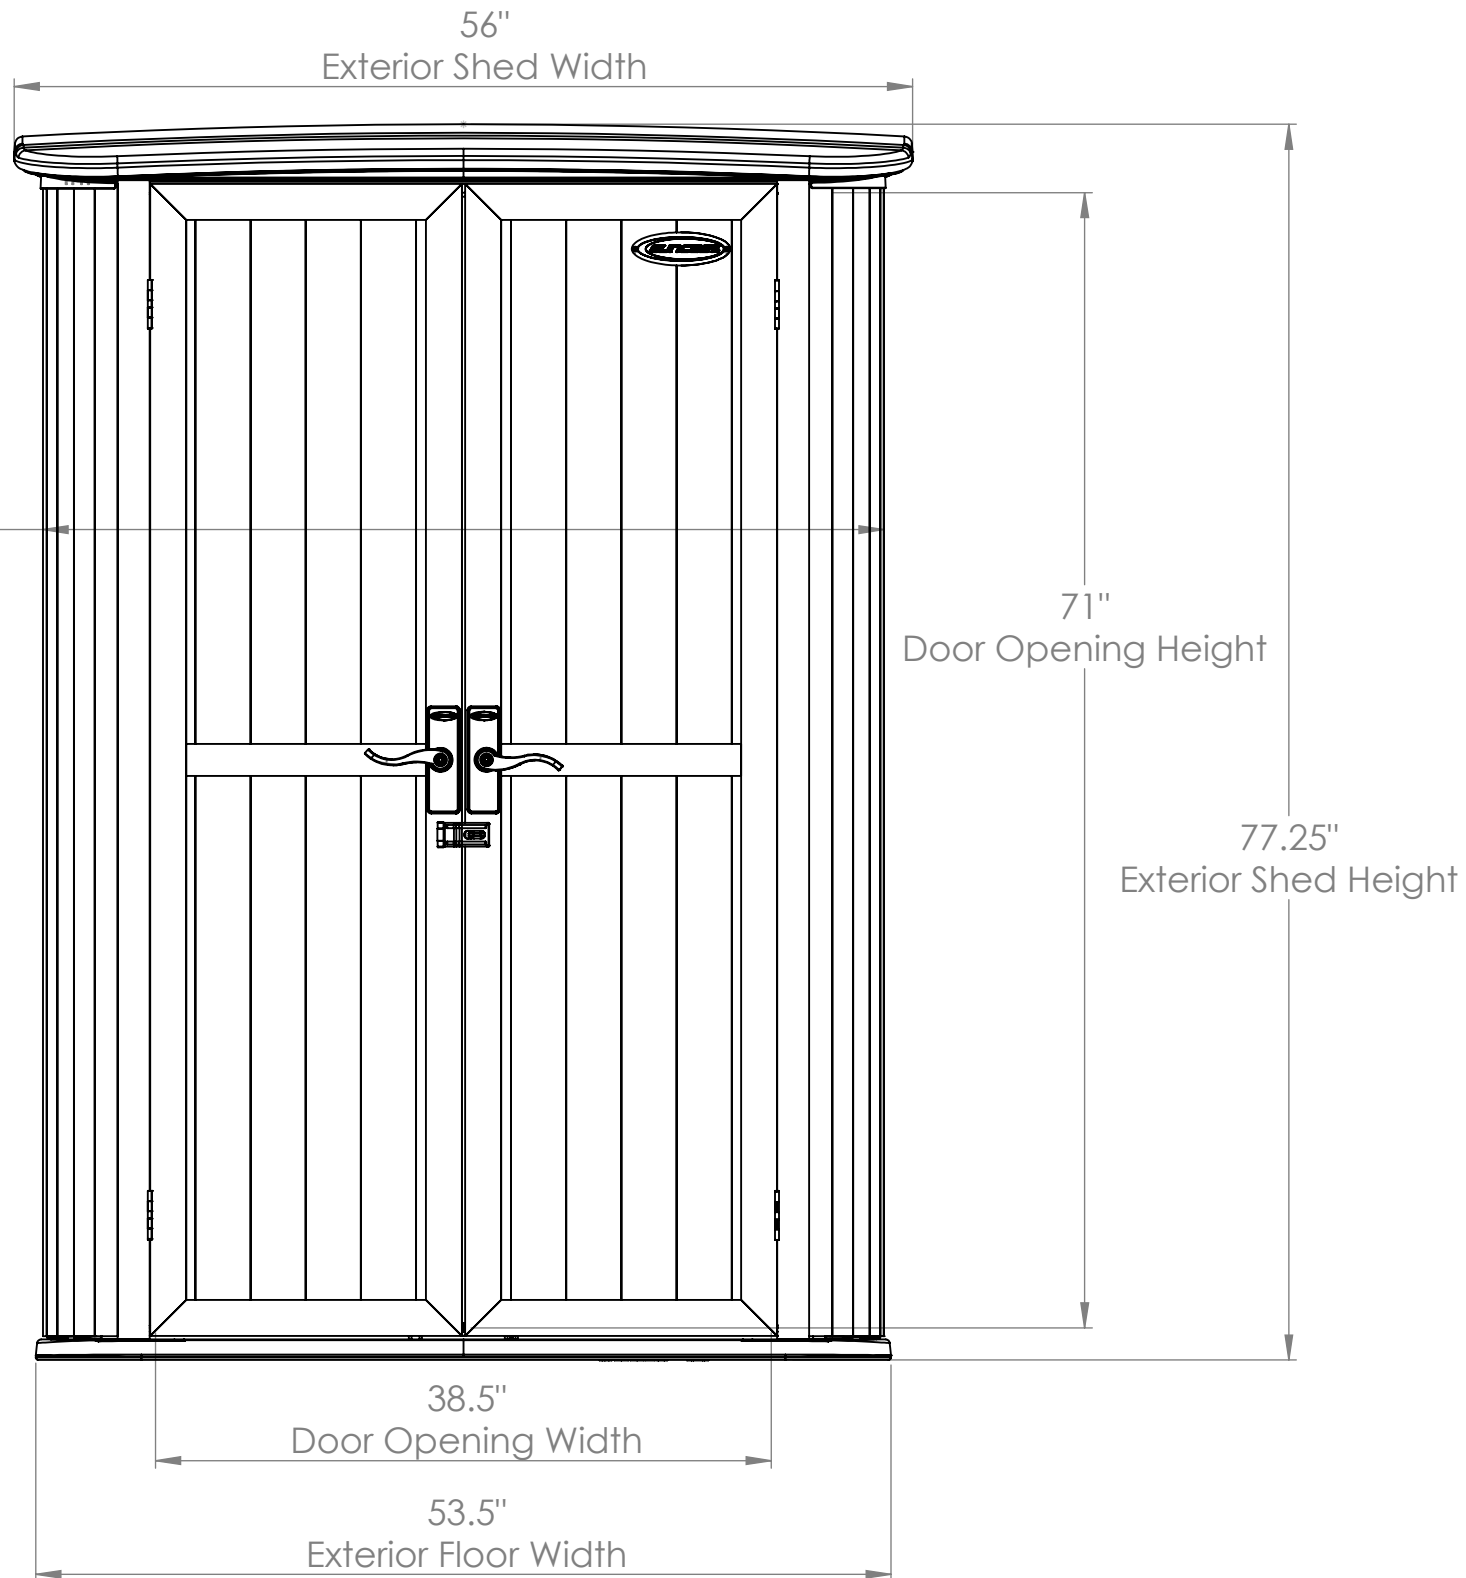

WRS4200 Front

Tot. Interior Square ft.	8.25
Tot. Interior Cubic ft.	50.25

52.5"
Exterior Wall Width

WRS4200 Side

WRS4200 Section View

SECTION A-A
SCALE 1 : 12

WRS4200 Interior Top Section

SECTION B-B
SCALE 1 : 12