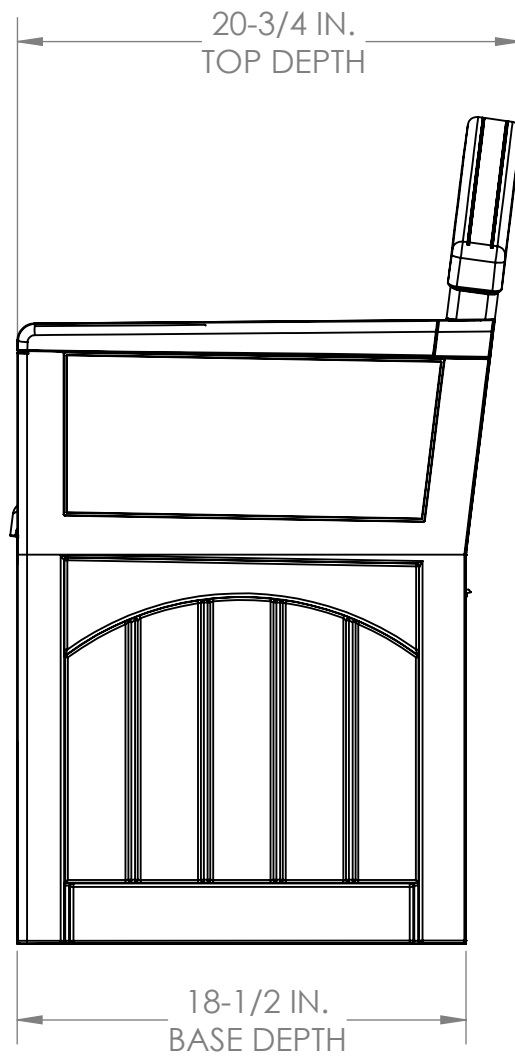

PB6700
FRONT VIEW

VOLUME: 6.5 CU. FT.
50 GAL.

PB6700
SIDE VIEW

PB6700
TOP VIEW

PB6700
INTERIOR SIDE VIEW