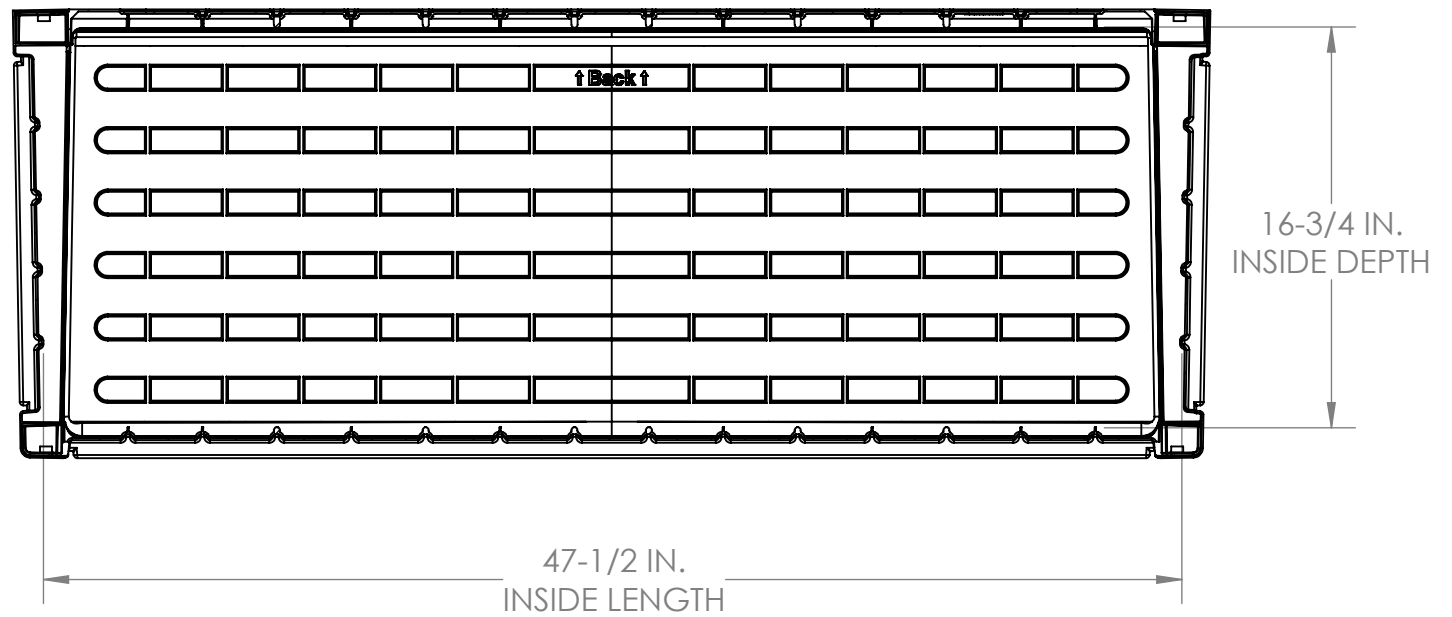

PB6700
FRONT VIEW

VOLUME: 6.5 CU. FT.
50 GAL.

PB6700
SIDE VIEW

PB6700
TOP VIEW

PB6700
INTERIOR SIDE VIEW