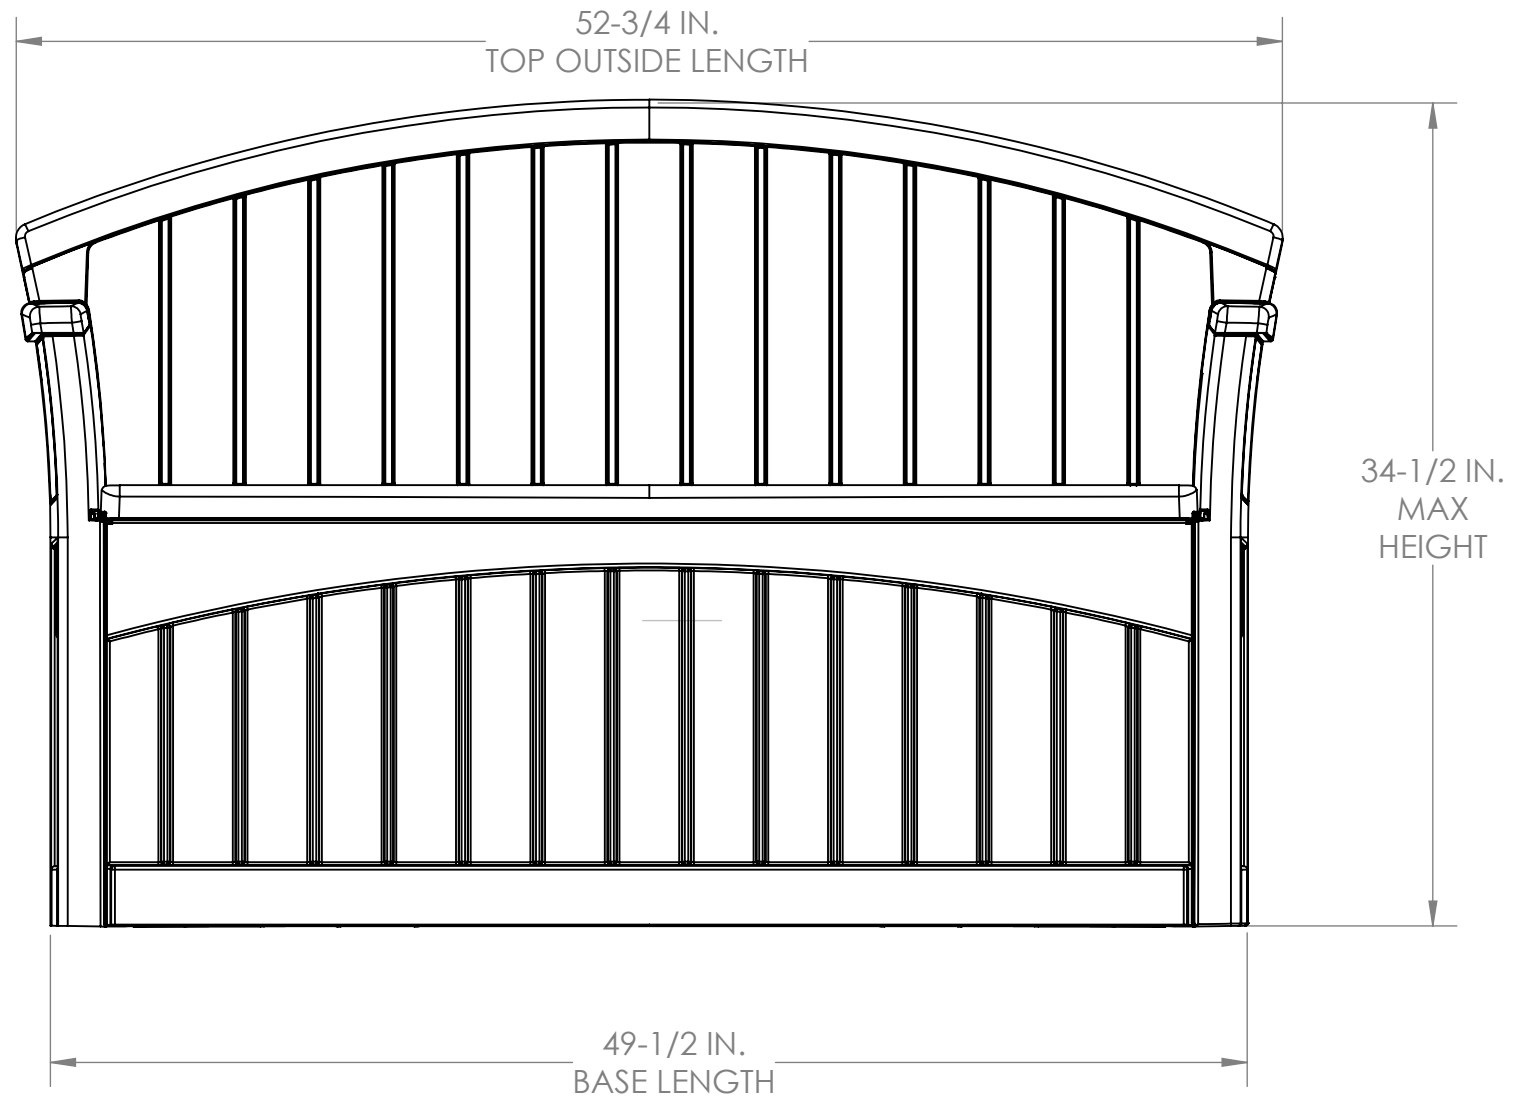

PB6700
FRONT VIEW

VOLUME: 6.5 CU. FT.
50 GAL.

PB6700
SIDE VIEW

PB6700
TOP VIEW

PB6700
INTERIOR SIDE VIEW