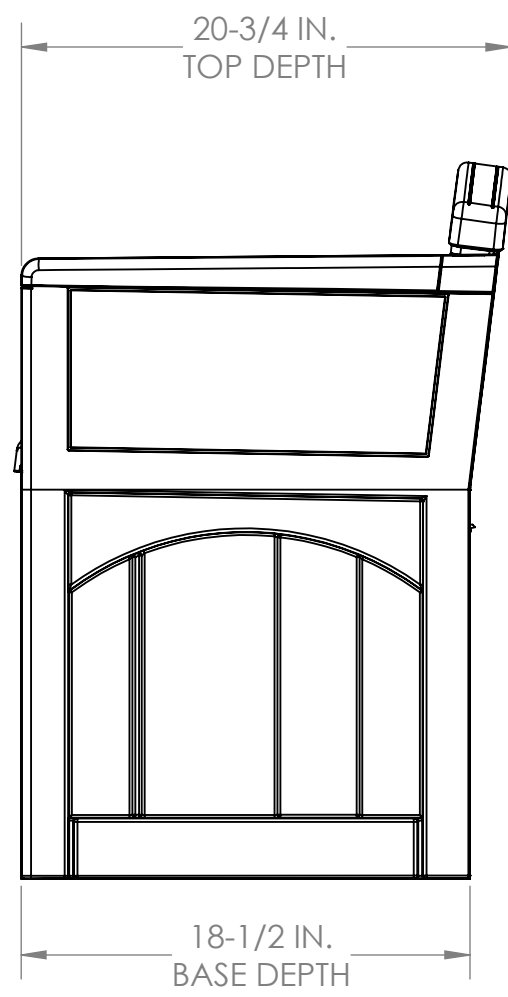

PB2600
FRONT VIEW

VOLUME: 4.1 CU. FT.
31 GAL.

PB2600
SIDE VIEW

PB2600
TOP VIEW

PB2600
INTERIOR SIDE VIEW