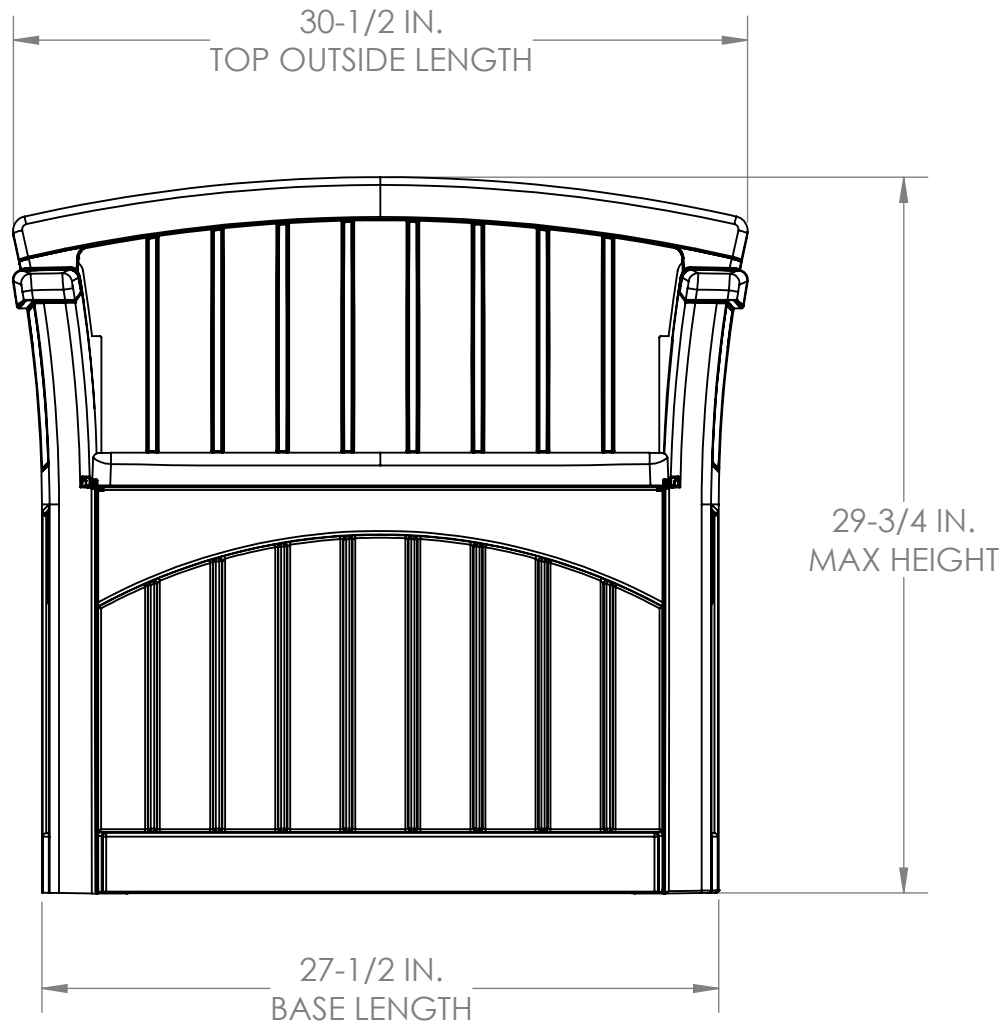

PB2600
FRONT VIEW

VOLUME: 4.1 CU. FT.
31 GAL.

PB2600
SIDE VIEW

PB2600
TOP VIEW

PB2600
INTERIOR SIDE VIEW