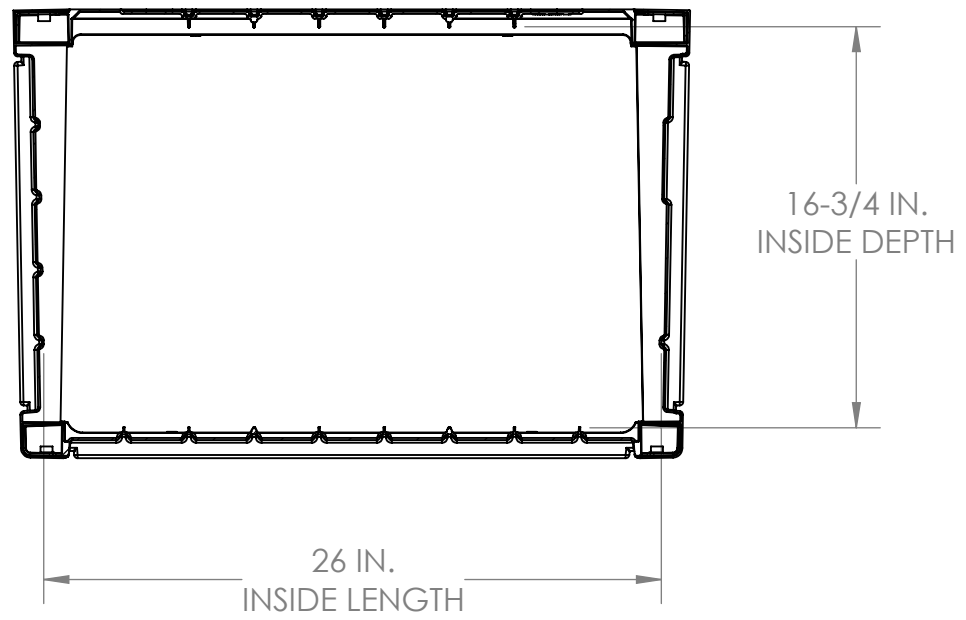

PB2600
FRONT VIEW

VOLUME: 4.1 CU. FT.
31 GAL.

PB2600
SIDE VIEW

PB2600
TOP VIEW

PB2600
INTERIOR SIDE VIEW