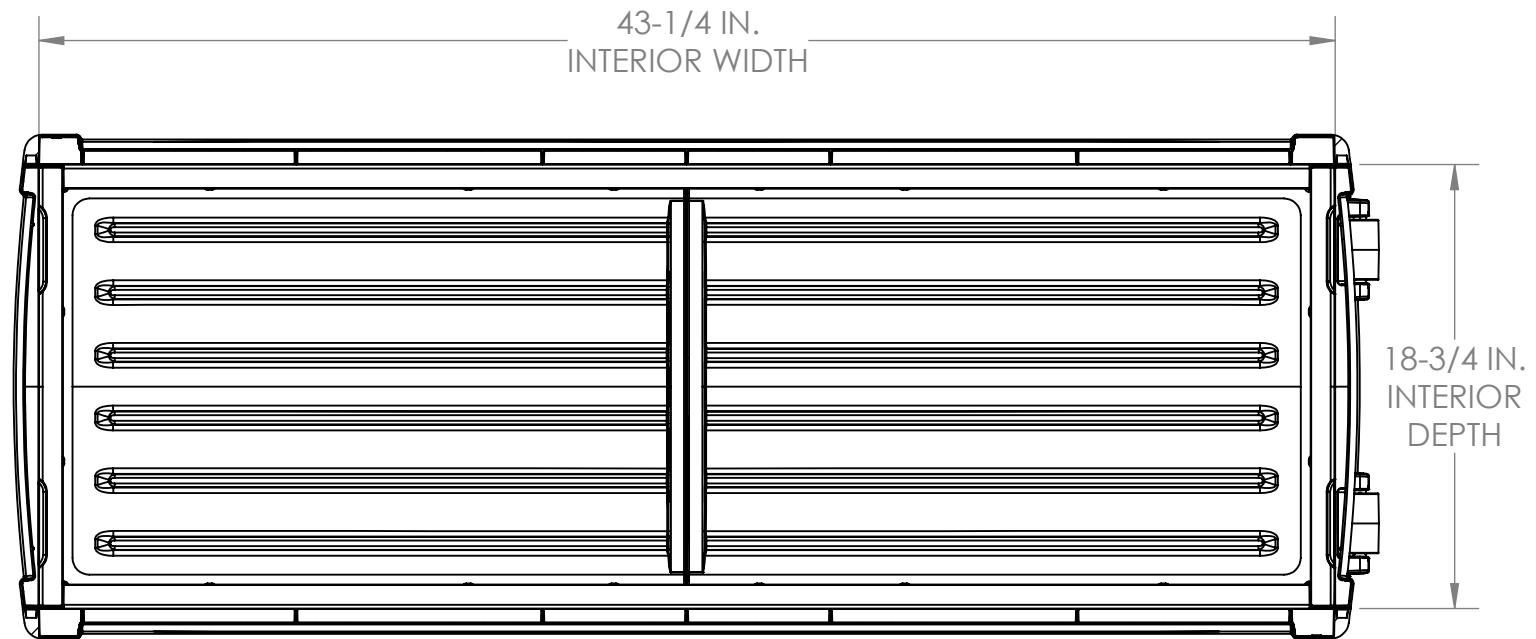

DB8300
FRONT VIEW

VOLUME: 10.9 CU. FT.
83 GAL.

DB8300
SIDE VIEW

DB8300
TOP VIEW

DB8300
INTERIOR SIDE VIEW