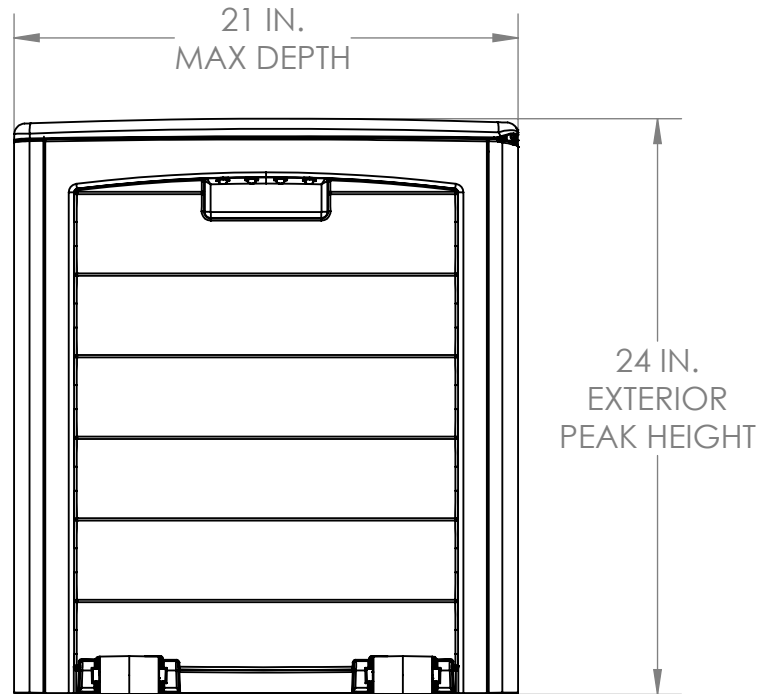

DB8300
FRONT VIEW

VOLUME: 10.9 CU. FT.
83 GAL.

DB8300
SIDE VIEW

DB8300
TOP VIEW

DB8300
INTERIOR SIDE VIEW