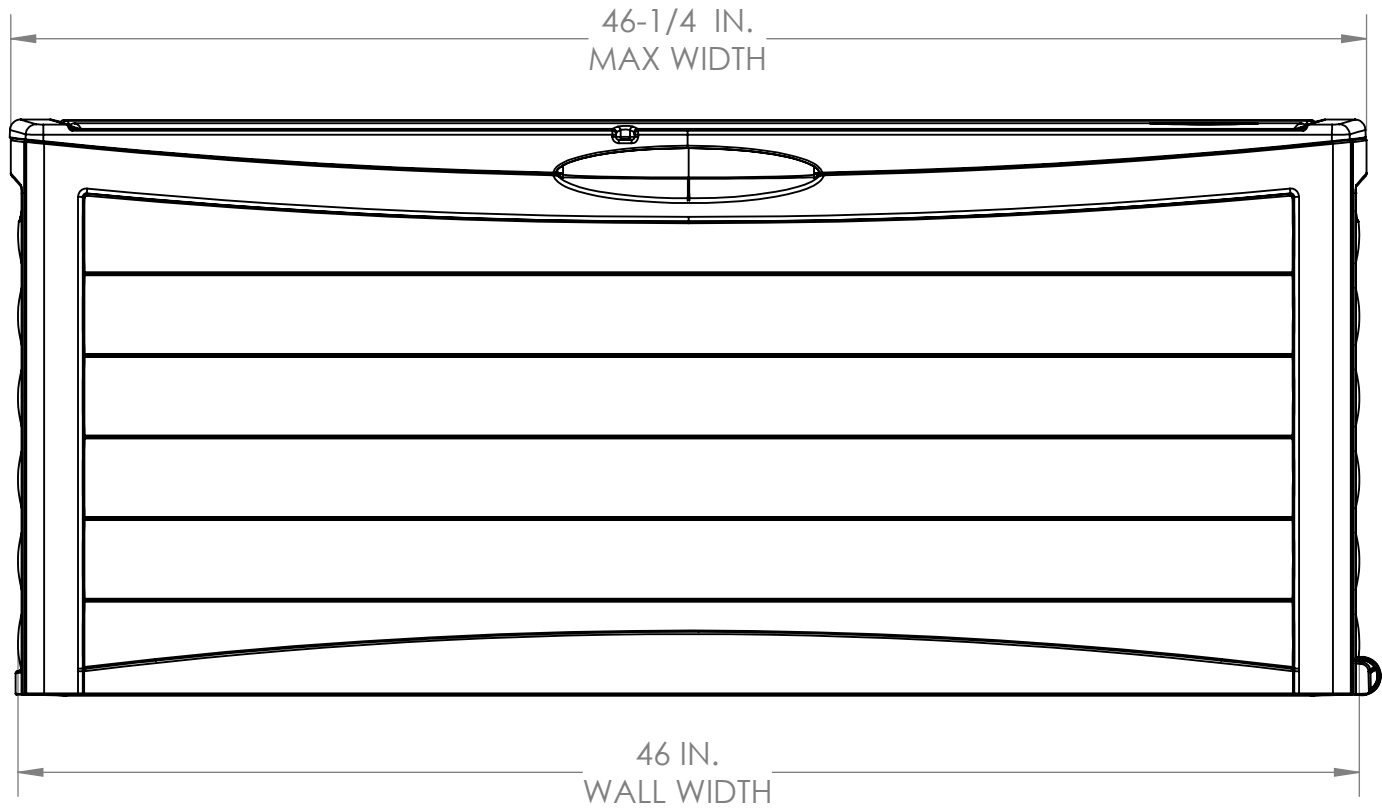

DB8300
FRONT VIEW

VOLUME: 10.9 CU. FT.
83 GAL.

DB8300
SIDE VIEW

DB8300
TOP VIEW

DB8300
INTERIOR SIDE VIEW