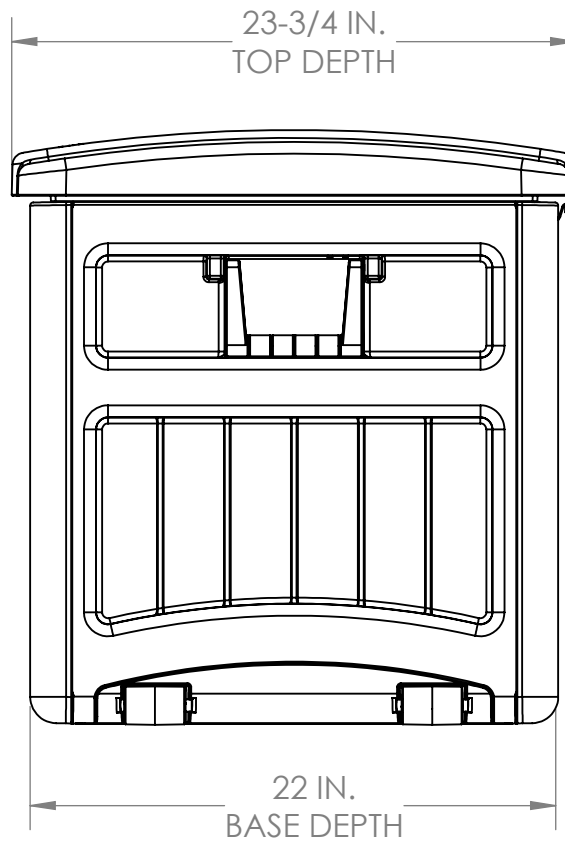

DB7000W/DB8000/DBH8000  
FRONT VIEW

VOLUME: 9.8 CU. FT.  
73 GAL.

DB7000W/DB8000/DBH8000  
SIDE VIEW

DB7000W/DB8000/DBH8000  
TOP VIEW

DB7000W/DB8000/DBH8000  
INTERIOR SIDE VIEW