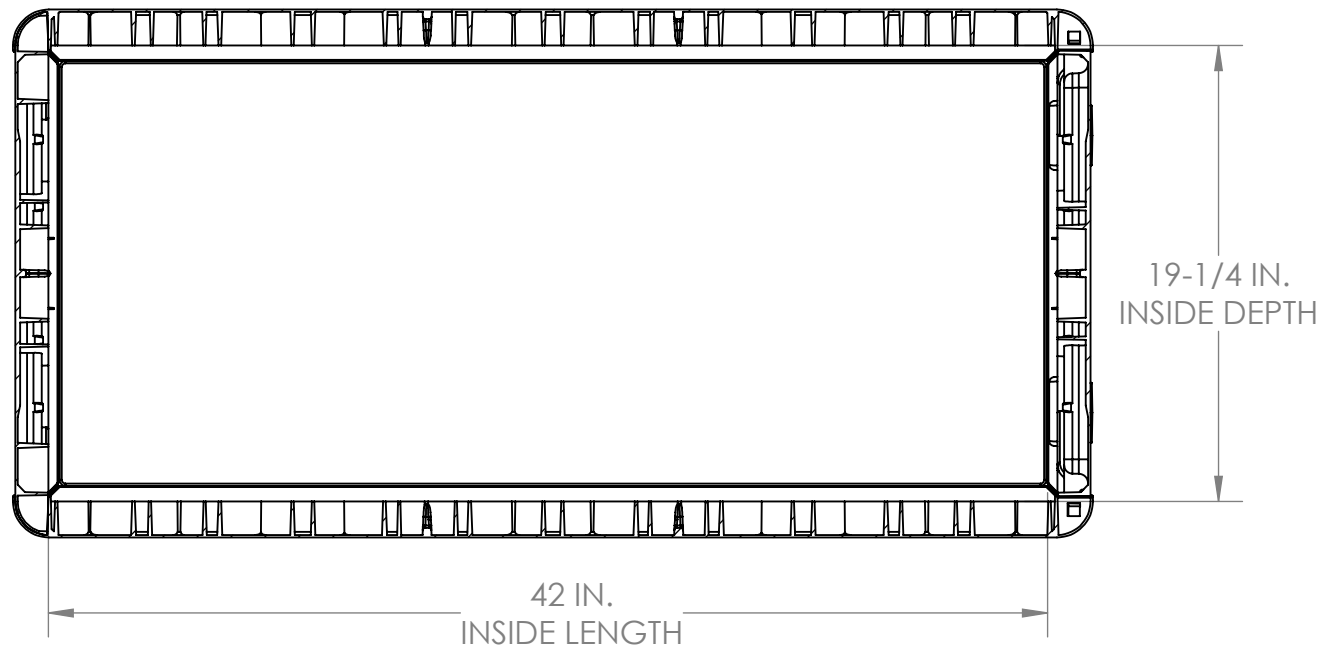

DB7000W/DB8000/DBH8000  
FRONT VIEW

VOLUME: 9.8 CU. FT.  
73 GAL.

DB7000W/DB8000/DBH8000  
SIDE VIEW

DB7000W/DB8000/DBH8000  
TOP VIEW

DB7000W/DB8000/DBH8000  
INTERIOR SIDE VIEW