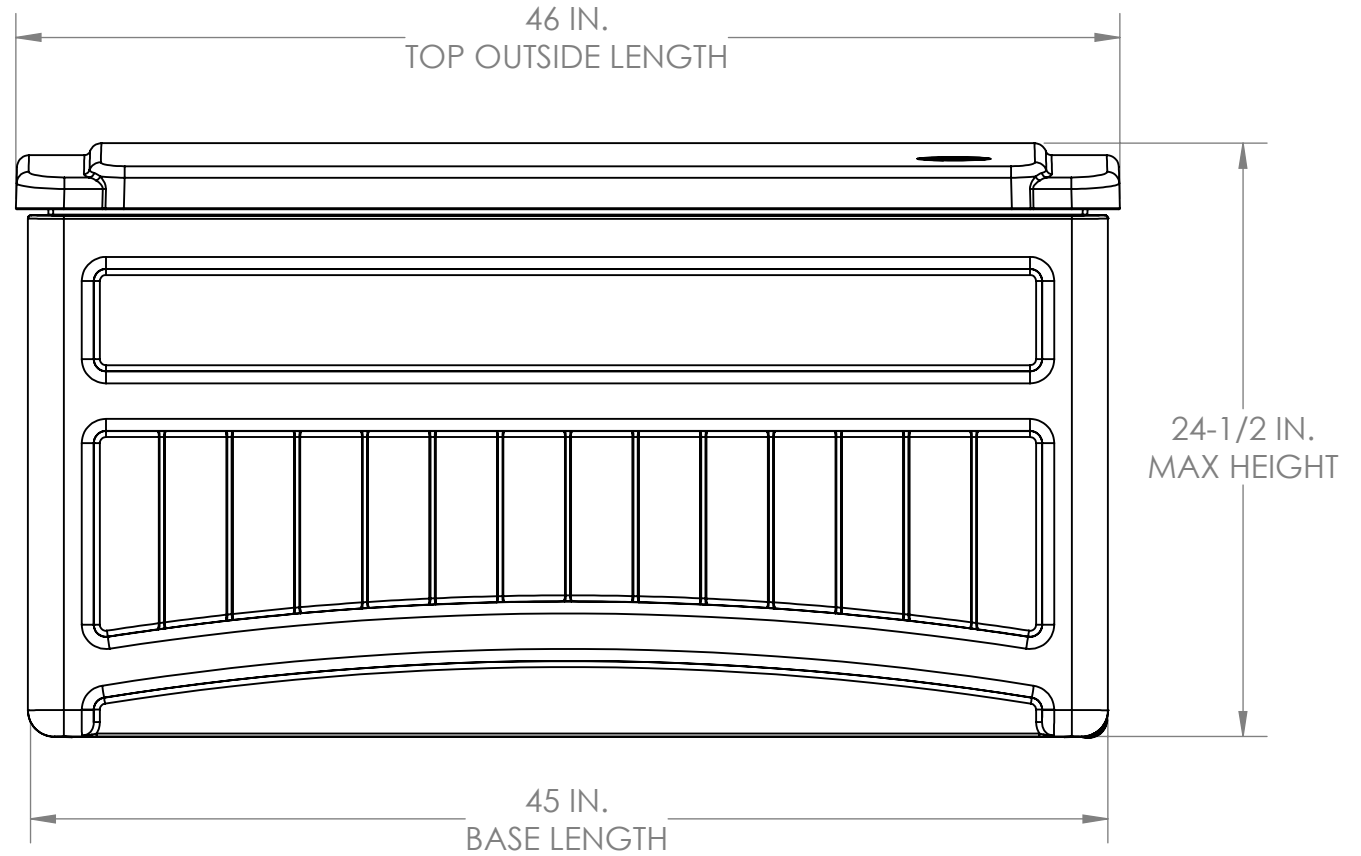

DB7000W/DB8000/DBH8000  
FRONT VIEW

VOLUME: 9.8 CU. FT.  
73 GAL.

DB7000W/DB8000/DBH8000  
SIDE VIEW

DB7000W/DB8000/DBH8000  
TOP VIEW

DB7000W/DB8000/DBH8000  
INTERIOR SIDE VIEW