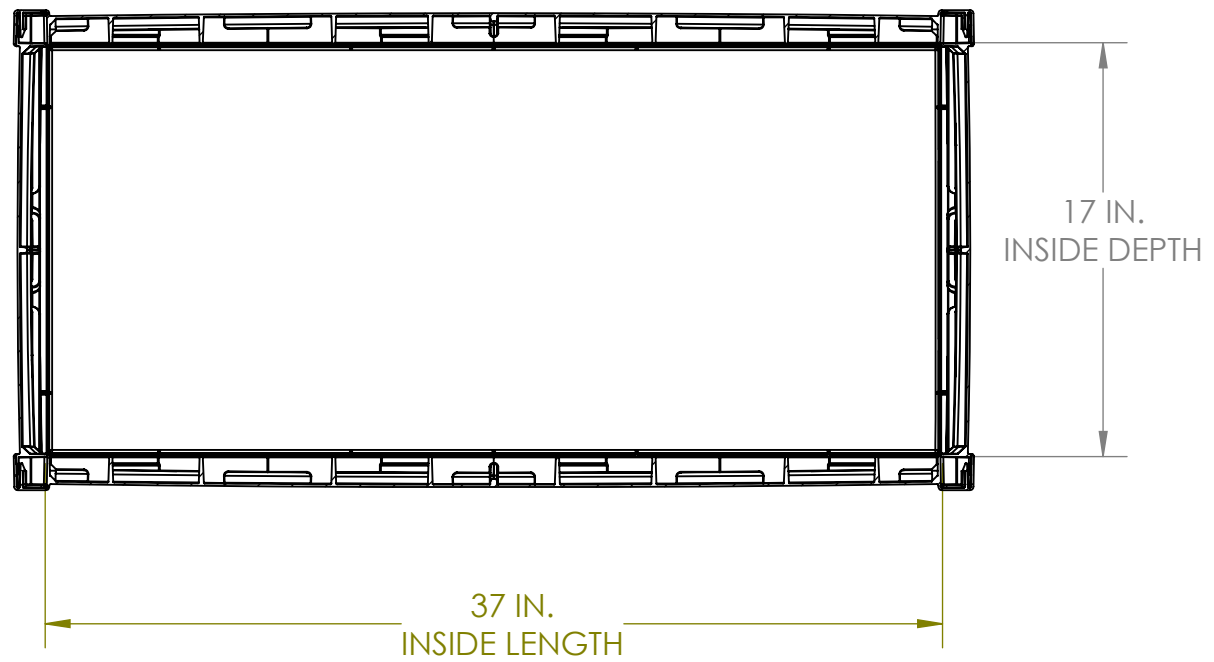

DB5500/DB5700
FRONT VIEW

VOLUME: 6.7 CU. FT.
50 GAL.

DB5500/DB5700
SIDE VIEW

DB5500/DB5700
TOP VIEW

DB5500/DB5700
INTERIOR SIDE VIEW