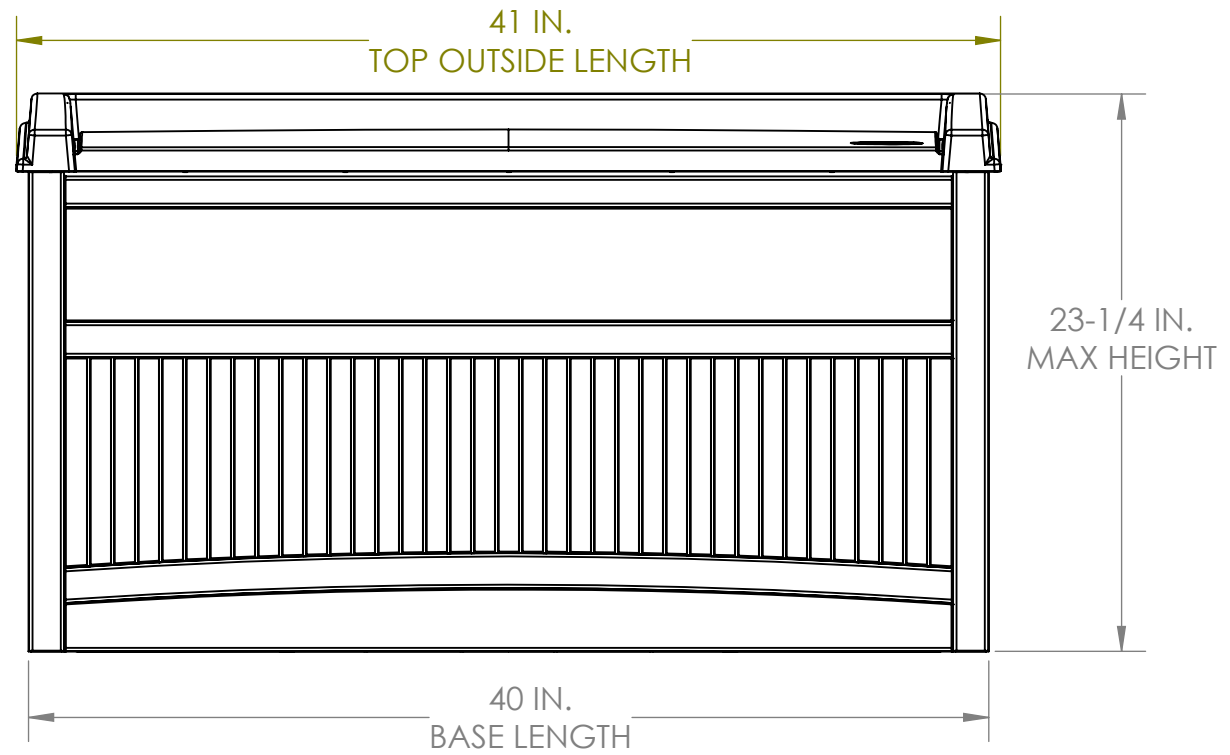

DB5500/DB5700
FRONT VIEW

VOLUME: 6.7 CU. FT.
50 GAL.

DB5500/DB5700
SIDE VIEW

DB5500/DB5700
TOP VIEW

DB5500/DB5700
INTERIOR SIDE VIEW