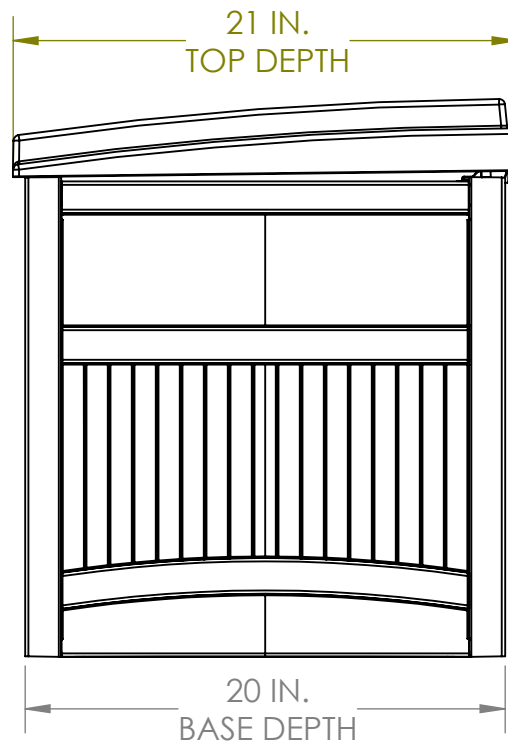

DB5500/DB5700
FRONT VIEW

VOLUME: 6.7 CU. FT.
50 GAL.

DB5500/DB5700
SIDE VIEW

DB5500/DB5700
TOP VIEW

DB5500/DB5700
INTERIOR SIDE VIEW