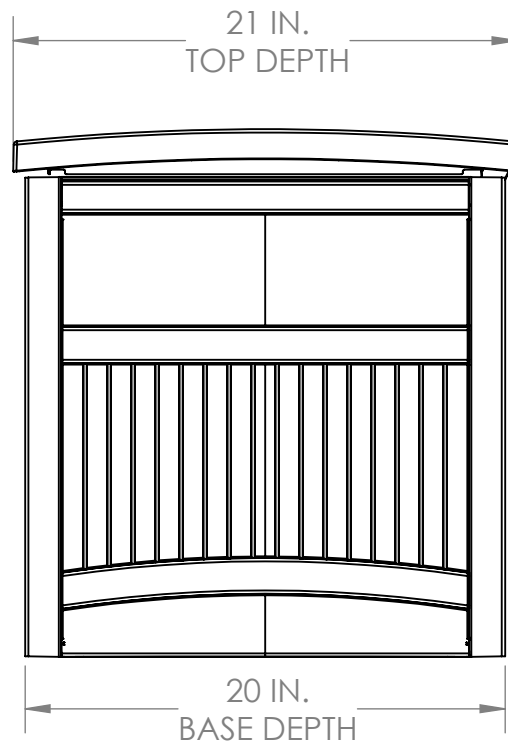

DB5000
FRONT VIEW

VOLUME: 6.7 CU. FT.
50 GAL.

DB5000
SIDE VIEW

DB5000
TOP VIEW

DB5000
INTERIOR SIDE VIEW