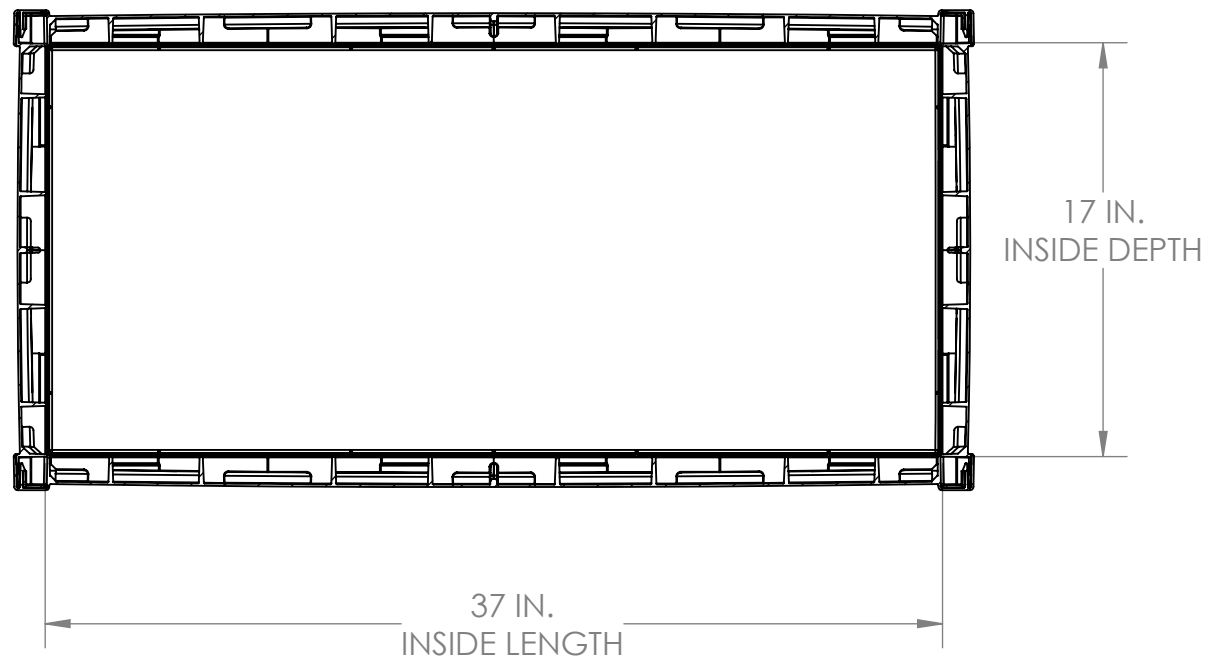

DB5000
FRONT VIEW

VOLUME: 6.7 CU. FT.
50 GAL.

DB5000
SIDE VIEW

DB5000
TOP VIEW

DB5000
INTERIOR SIDE VIEW