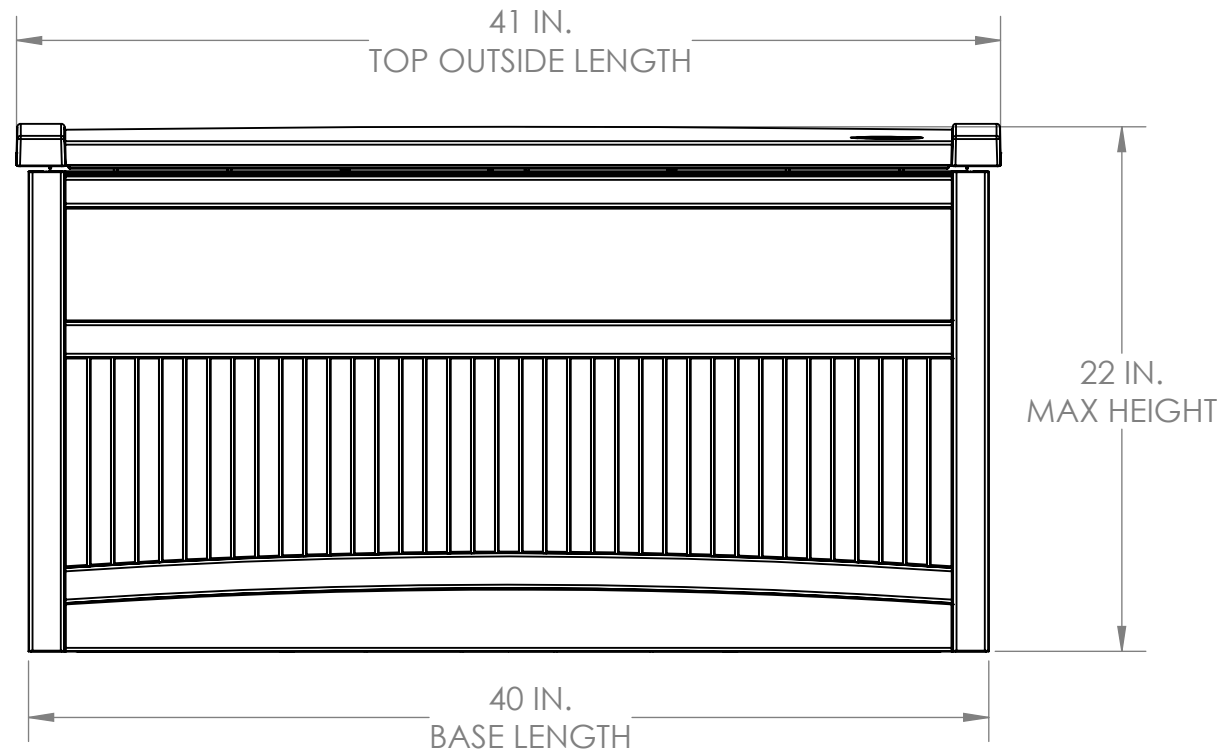

DB5000
FRONT VIEW

VOLUME: 6.7 CU. FT.
50 GAL.

DB5000
SIDE VIEW

DB5000
TOP VIEW

DB5000
INTERIOR SIDE VIEW