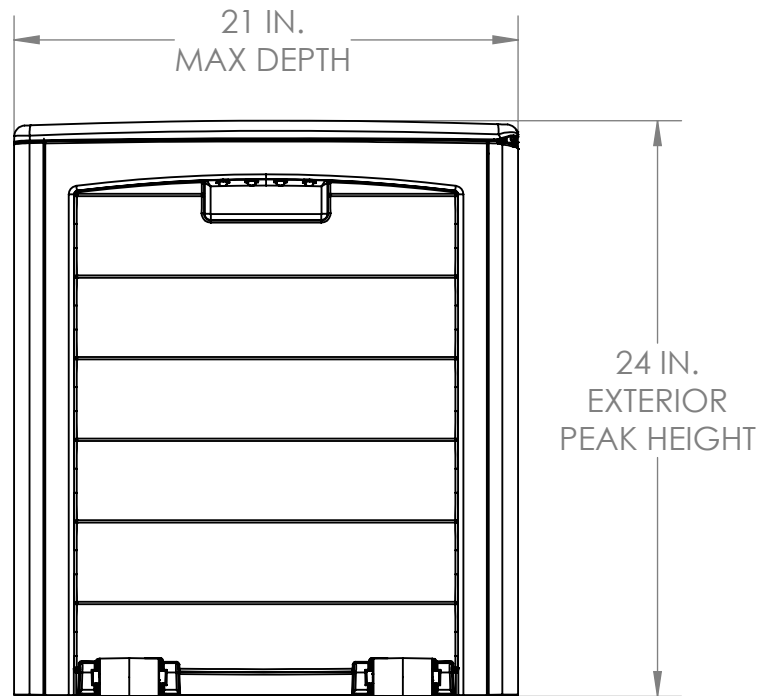

DB10300  
FRONT VIEW

VOLUME: 13.6 CU. FT.  
103 GAL.

DB10300  
SIDE VIEW

DB10300  
TOP VIEW

DB10300  
INTERIOR SIDE VIEW