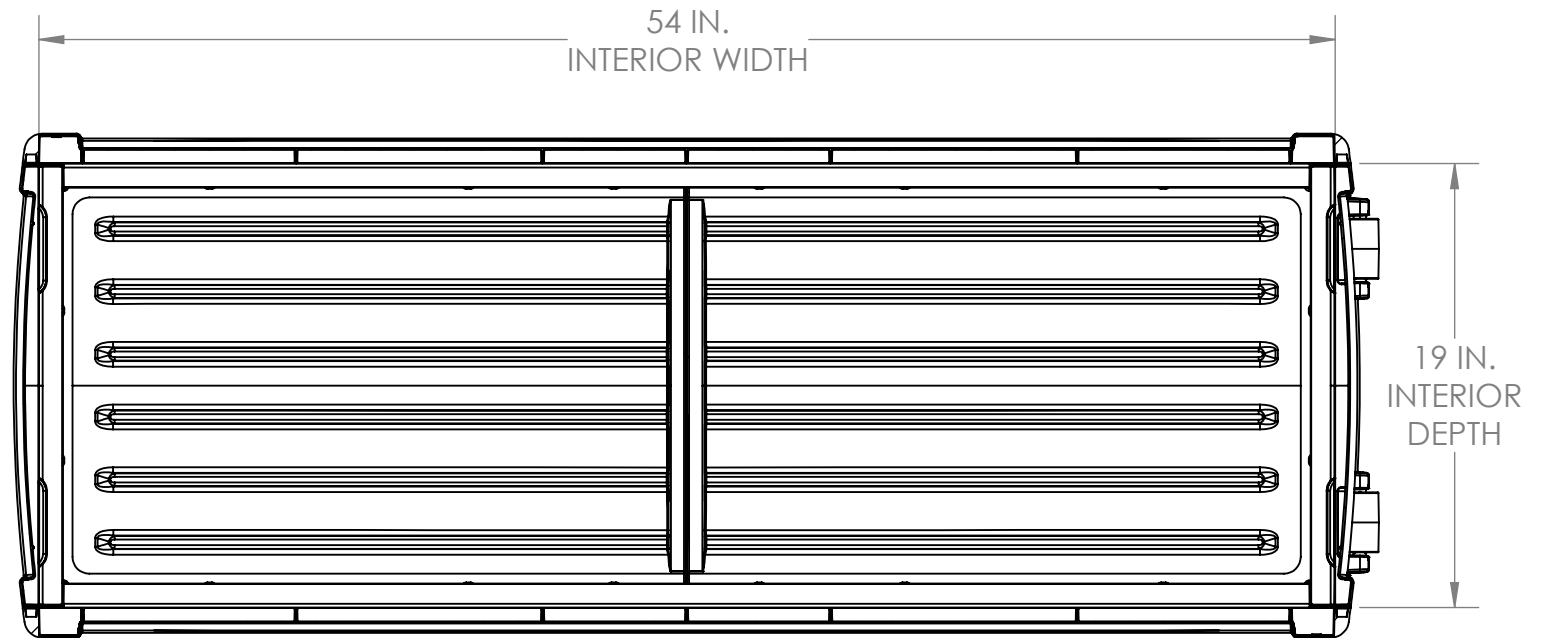

DB10300  
FRONT VIEW

VOLUME: 13.6 CU. FT.  
103 GAL.

DB10300  
SIDE VIEW

DB10300  
TOP VIEW

DB10300  
INTERIOR SIDE VIEW