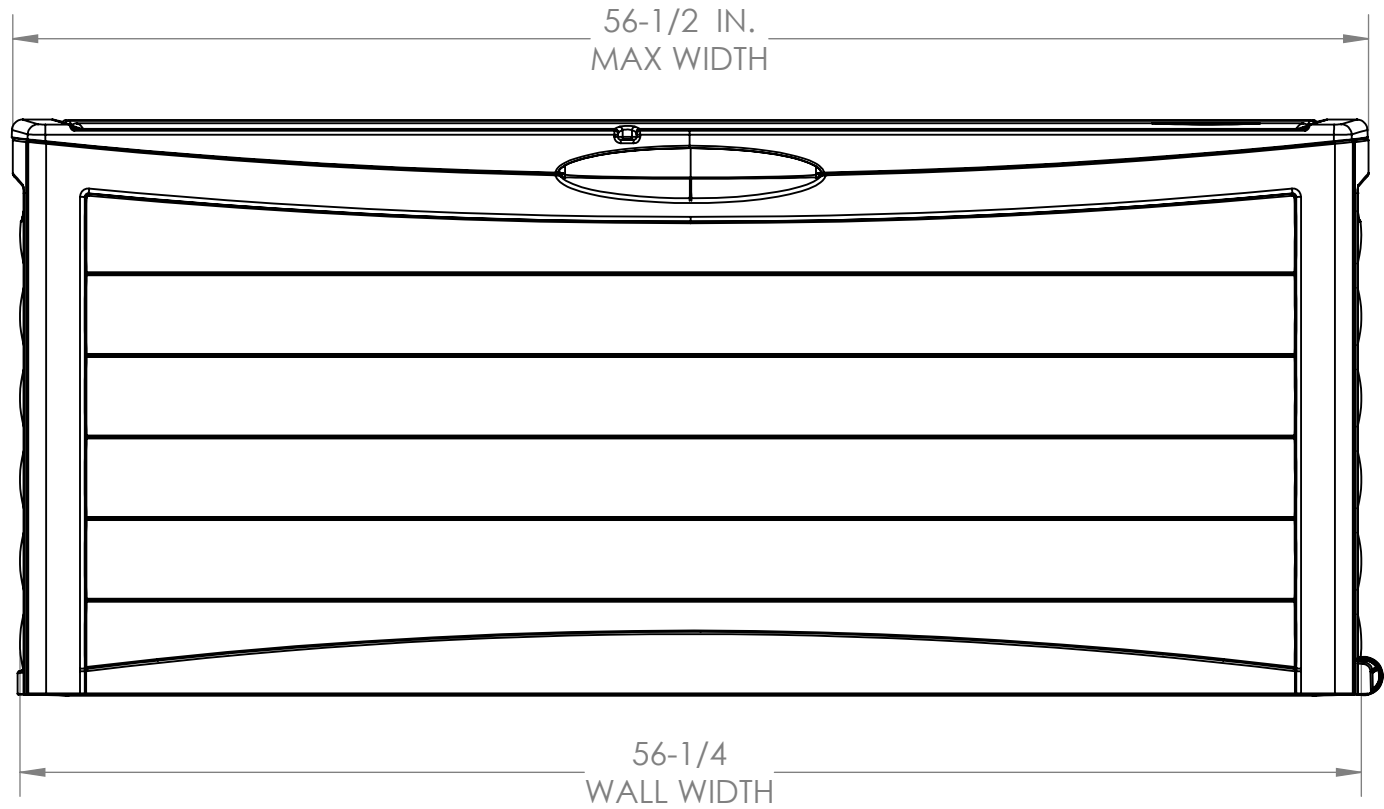

DB10300  
FRONT VIEW

VOLUME: 13.6 CU. FT.  
103 GAL.

DB10300  
SIDE VIEW

DB10300  
TOP VIEW

DB10300  
INTERIOR SIDE VIEW