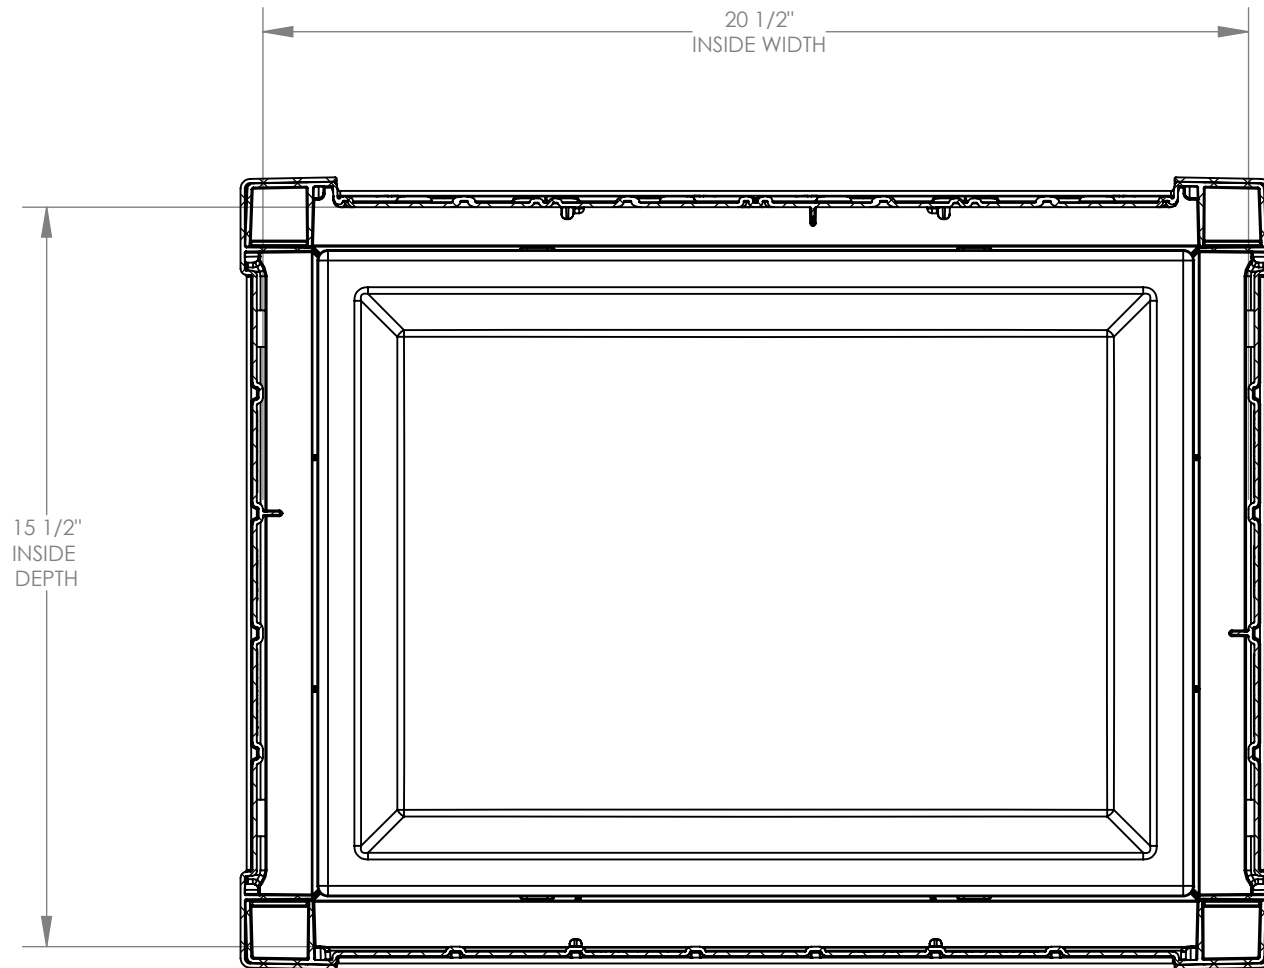

**DECK BOX SS502ST
FRONT VIEW**

TOTAL VOLUME:

Interior: 2.941 cu ft

Exterior: 4.19 cu ft

GALLON CAPACITY:

Interior: 22 gal

SQUARE FOOTAGE

Interior: 2.08 sq ft

Exterior: 2.59 sq ft

**DECK BOX SS502ST
SIDE VIEW**

**ALL DIMENSIONS ARE IN INCHES
UNLESS OTHERWISE SPECIFIED**

**DECK BOX SS502ST
TOP VIEW**

**ALL DIMENSIONS ARE IN INCHES
UNLESS OTHERWISE SPECIFIED**

**DECK BOX SS502ST
SECTION VIEW**

**ALL DIMENSIONS ARE IN INCHES
UNLESS OTHERWISE SPECIFIED**