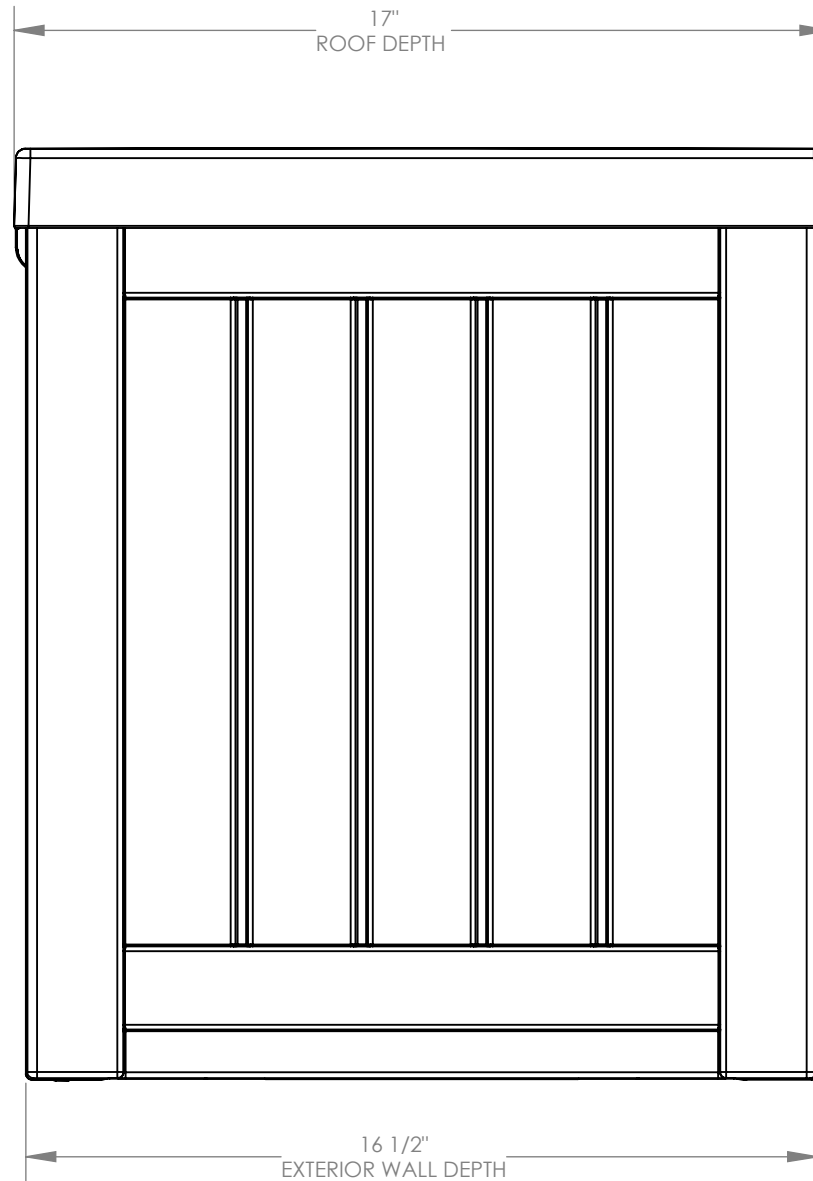

**DECK BOX SS502ST
FRONT VIEW**

TOTAL VOLUME:

Interior: 2.941 cu ft

Exterior: 4.19 cu ft

GALLON CAPACITY:

Interior: 22 gal

SQUARE FOOTAGE

Interior: 2.08 sq ft

Exterior: 2.59 sq ft

**DECK BOX SS502ST
SIDE VIEW**

**ALL DIMENSIONS ARE IN INCHES
UNLESS OTHERWISE SPECIFIED**

**DECK BOX SS502ST
TOP VIEW**

**ALL DIMENSIONS ARE IN INCHES
UNLESS OTHERWISE SPECIFIED**

**DECK BOX SS502ST
SECTION VIEW**

**ALL DIMENSIONS ARE IN INCHES
UNLESS OTHERWISE SPECIFIED**