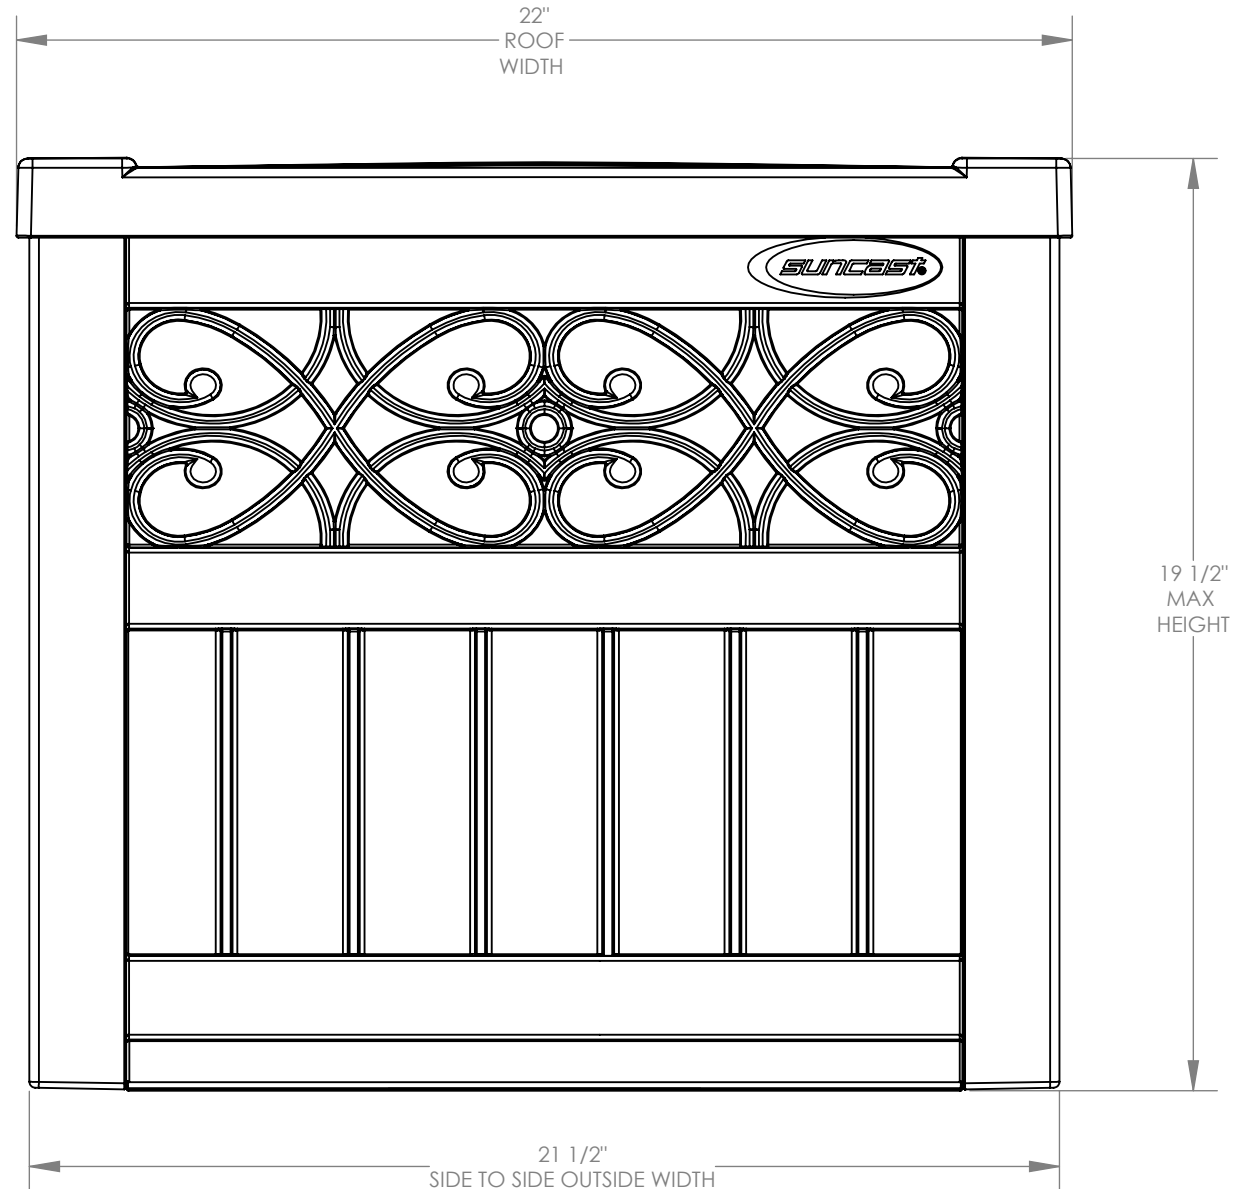

**DECK BOX SS502ST
FRONT VIEW**

TOTAL VOLUME:

Interior: 2.941 cu ft

Exterior: 4.19 cu ft

GALLON CAPACITY:

Interior: 22 gal

SQUARE FOOTAGE

Interior: 2.08 sq ft

Exterior: 2.59 sq ft

**DECK BOX SS502ST
SIDE VIEW**

**ALL DIMENSIONS ARE IN INCHES
UNLESS OTHERWISE SPECIFIED**

**DECK BOX SS502ST
TOP VIEW**

**ALL DIMENSIONS ARE IN INCHES
UNLESS OTHERWISE SPECIFIED**

**DECK BOX SS502ST
SECTION VIEW**

**ALL DIMENSIONS ARE IN INCHES
UNLESS OTHERWISE SPECIFIED**