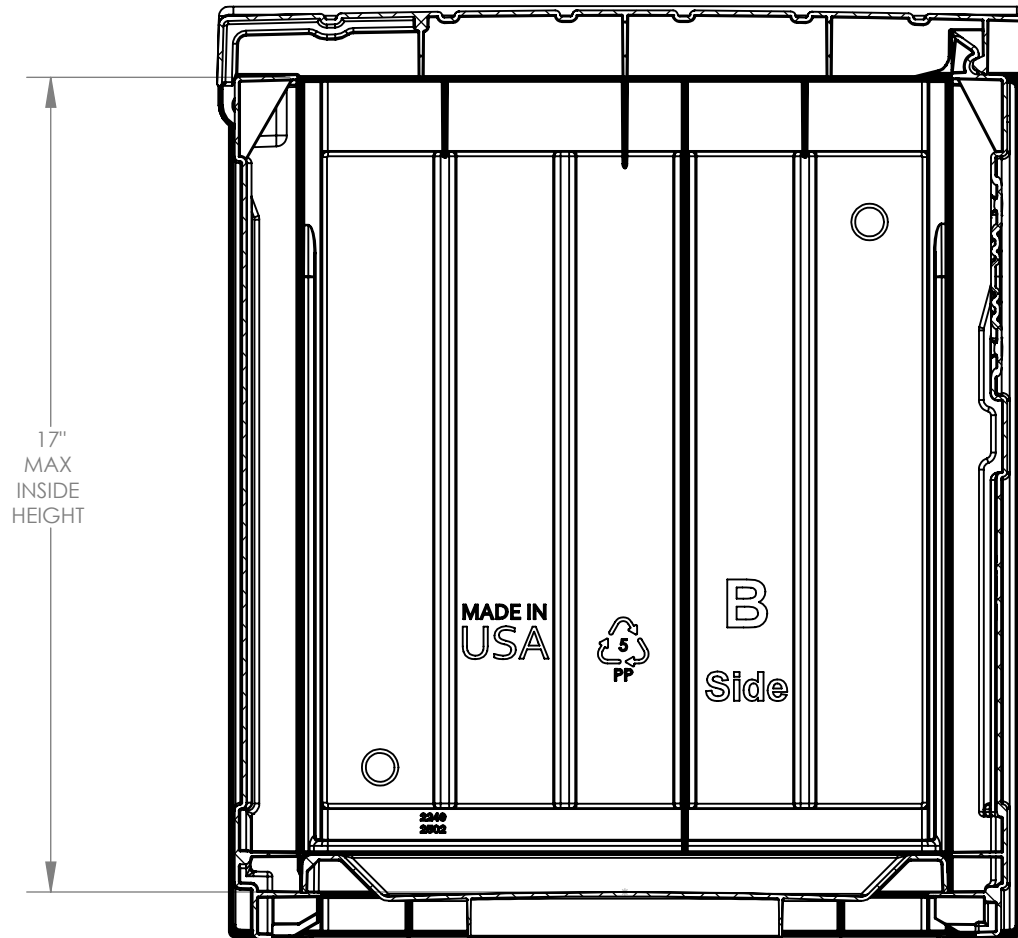

**DECK BOX SS502ST
FRONT VIEW**

TOTAL VOLUME:

Interior: 2.941 cu ft

Exterior: 4.19 cu ft

GALLON CAPACITY:

Interior: 22 gal

SQUARE FOOTAGE

Interior: 2.08 sq ft

Exterior: 2.59 sq ft

**DECK BOX SS502ST
SIDE VIEW**

**ALL DIMENSIONS ARE IN INCHES
UNLESS OTHERWISE SPECIFIED**

**DECK BOX SS502ST
TOP VIEW**

**ALL DIMENSIONS ARE IN INCHES
UNLESS OTHERWISE SPECIFIED**

**DECK BOX SS502ST
SECTION VIEW**

**ALL DIMENSIONS ARE IN INCHES
UNLESS OTHERWISE SPECIFIED**