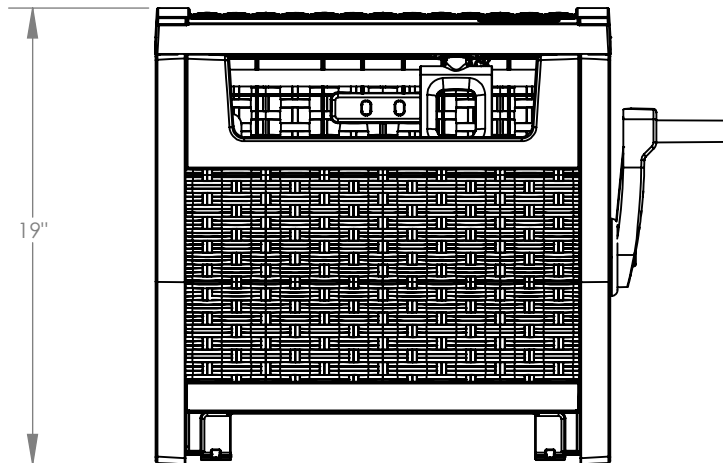

CPLPTW175

**5/8" DIAMETER
HOSE CAPACITY:
175 FT.**

**ALL DIMENSIONS ARE IN INCHES
UNLESS OTHERWISE SPECIFIED**