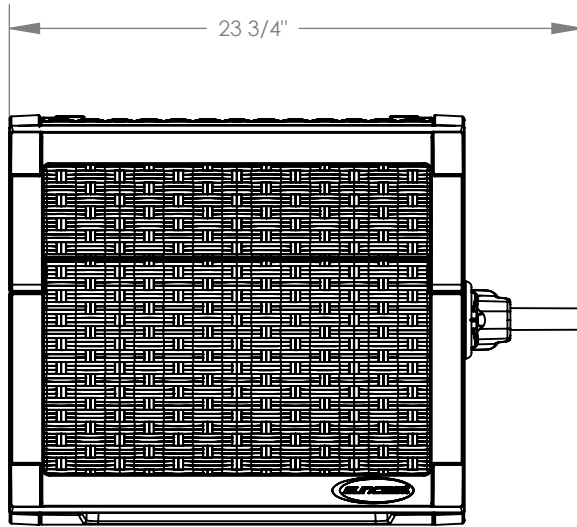

CPLPTW175

**5/8" DIAMETER
HOSE CAPACITY:
175 FT.**

**ALL DIMENSIONS ARE IN INCHES
UNLESS OTHERWISE SPECIFIED**