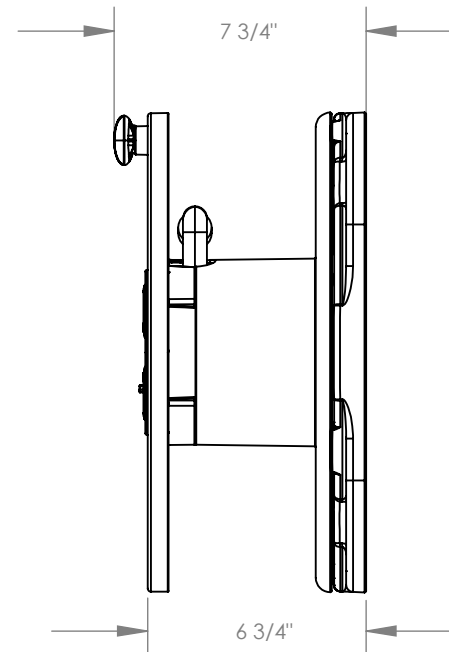

CPLMJS60

5/8" DIAMETER
HOSE CAPACITY:
60 FT.

ALL DIMENSIONS ARE IN INCHES
UNLESS OTHERWISE SPECIFIED