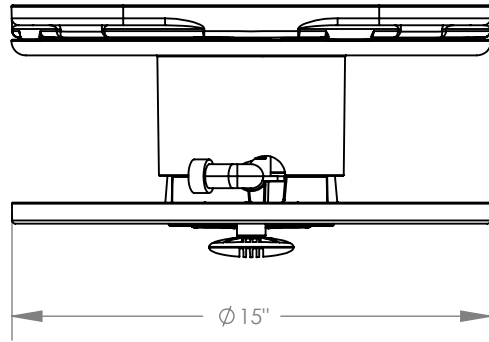

CPLMJS60

5/8" DIAMETER
HOSE CAPACITY:
60 FT.

ALL DIMENSIONS ARE IN INCHES
UNLESS OTHERWISE SPECIFIED