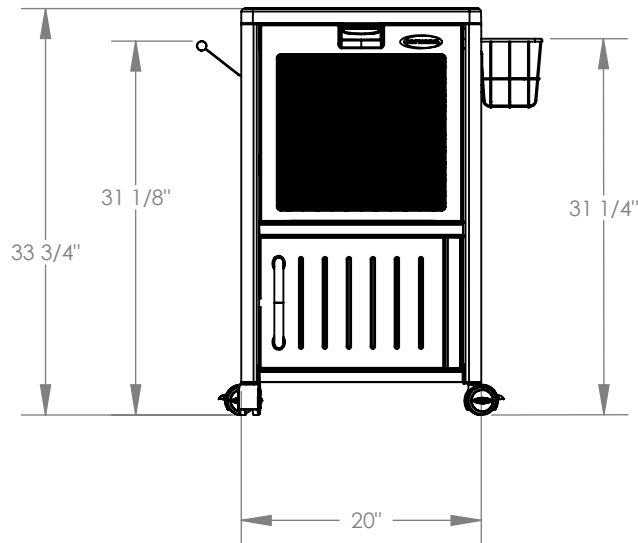

REVISIONS			
REV.	BY	DATE	DESCRIPTION
			ISO GENERATED DRAWING. DO NOT MANUALLY UPDATE. Suncast Corporation 701 North Kirk Road Batavia, IL 60510 USA
			DCCW3000 Dimensions
			UNLESS OTHERWISE SPECIFIED: DIMENSIONS ARE IN INCHES TOLERANCES ARE: FRACTIONS DECIMALS ANGLES
			SCALE: 1:1 DO NOT SCALE DRAWING SHEET 1 OF 1

X CRITICAL DIMENSION
QC INSPECTION REQUIRED