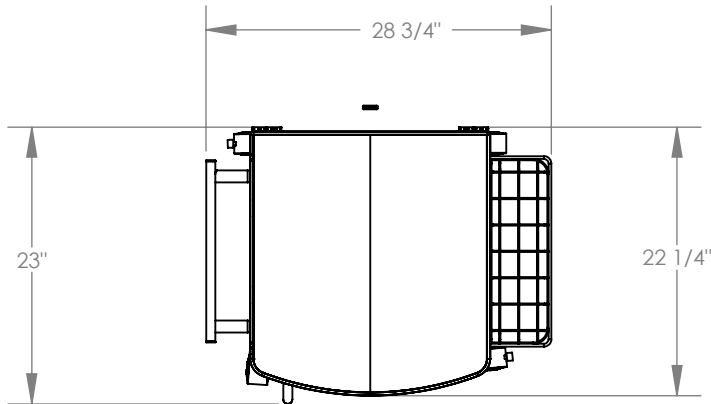

Cooler portion Inside dims (HWD)
15 1/2" x 16 1/4" x 17 1/2"

Storage Portion dims (HWD)
10 3/4" x 18 3/4" x 19 1/4"