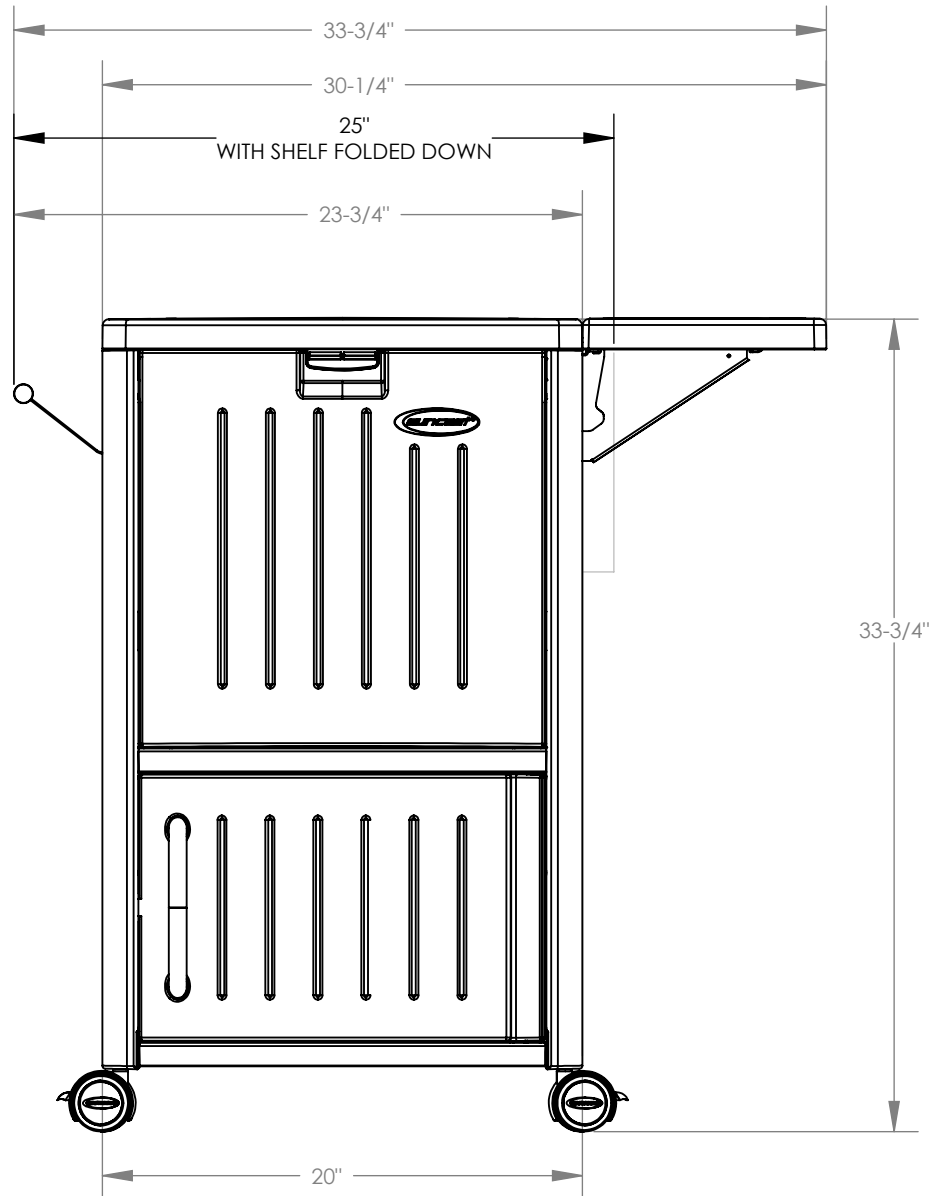

## DCC3100

INTERIOR VOLUME	19.2 dry gal
EXT. COVERAGE AREA	2.83 sq ft

FRONT VIEW

Suncast Corporation  
701 North Kirk Road  
Batavia, IL 60510 USA

**DCC3100**

**SIDE VIEW**

Suncast Corporation  
701 North Kirk Road  
Batavia, IL 60510 USA