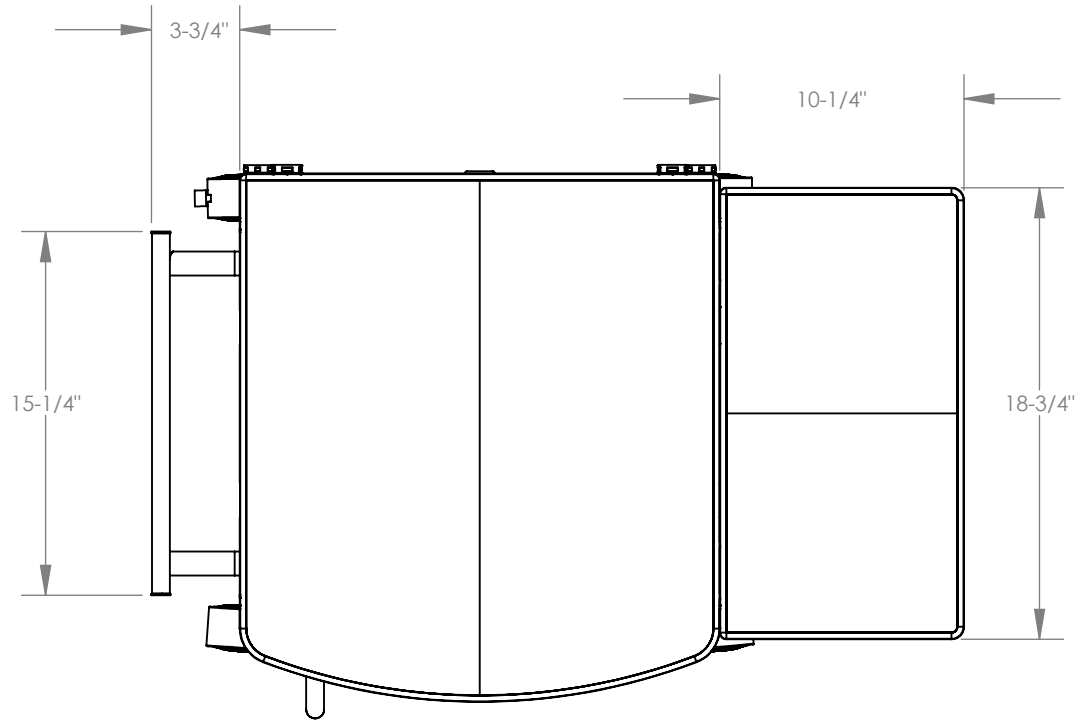

SIDE VIEW

Suncast Corporation
701 North Kirk Road
Batavia, IL 60510 USA

DCC3100