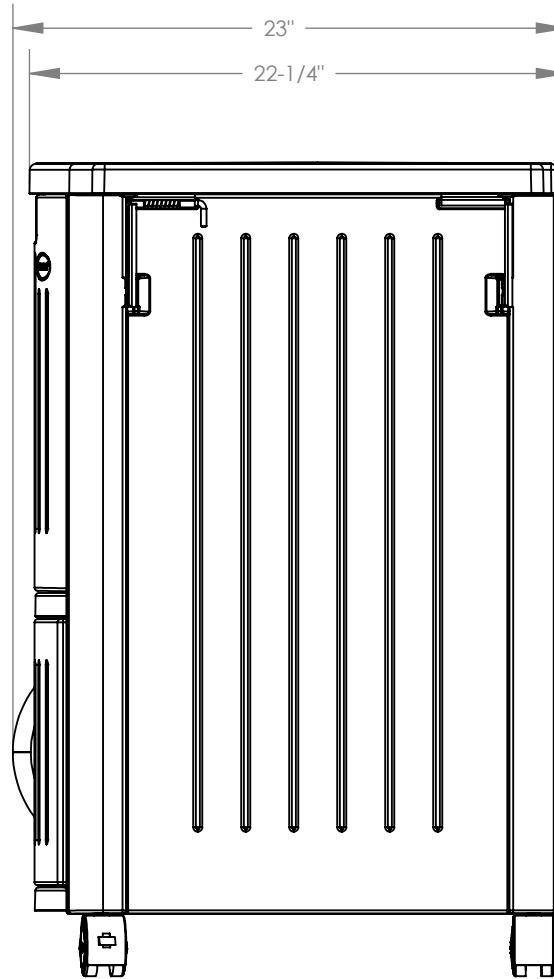

## DCC3100

INTERIOR VOLUME	19.2 dry gal
EXT. COVERAGE AREA	2.83 sq ft

FRONT VIEW

Suncast Corporation  
701 North Kirk Road  
Batavia, IL 60510 USA

**DCC3100**

**SIDE VIEW**

Suncast Corporation  
701 North Kirk Road  
Batavia, IL 60510 USA