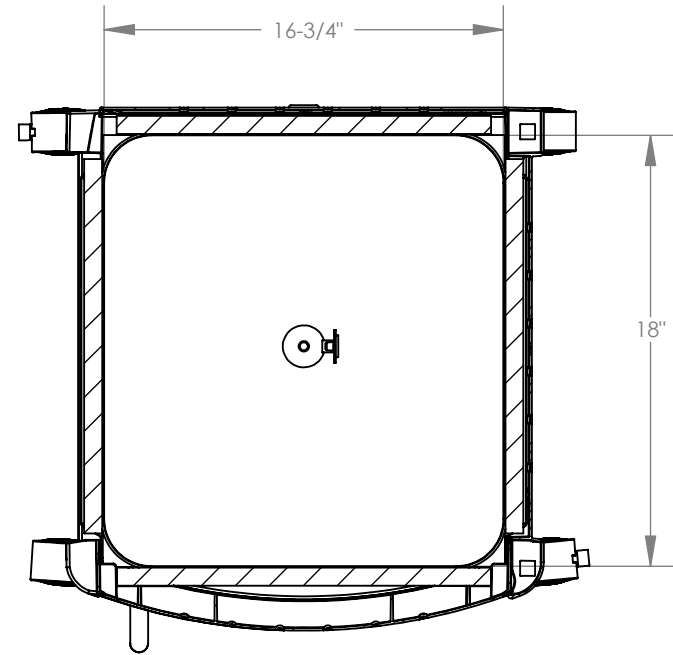

TOP VIEW SECTION

SECTION VIEW