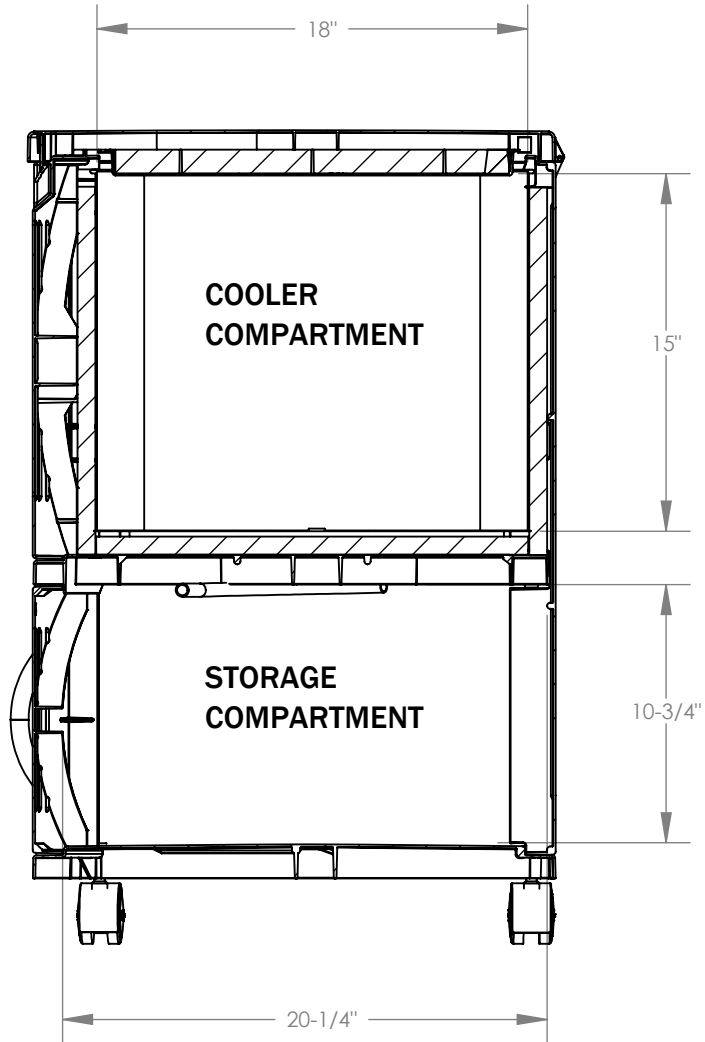

TOP VIEW

Suncast Corporation
701 North Kirk Road
Batavia, IL 60510 USA

DCC3100

SIDE VIEW SECTION