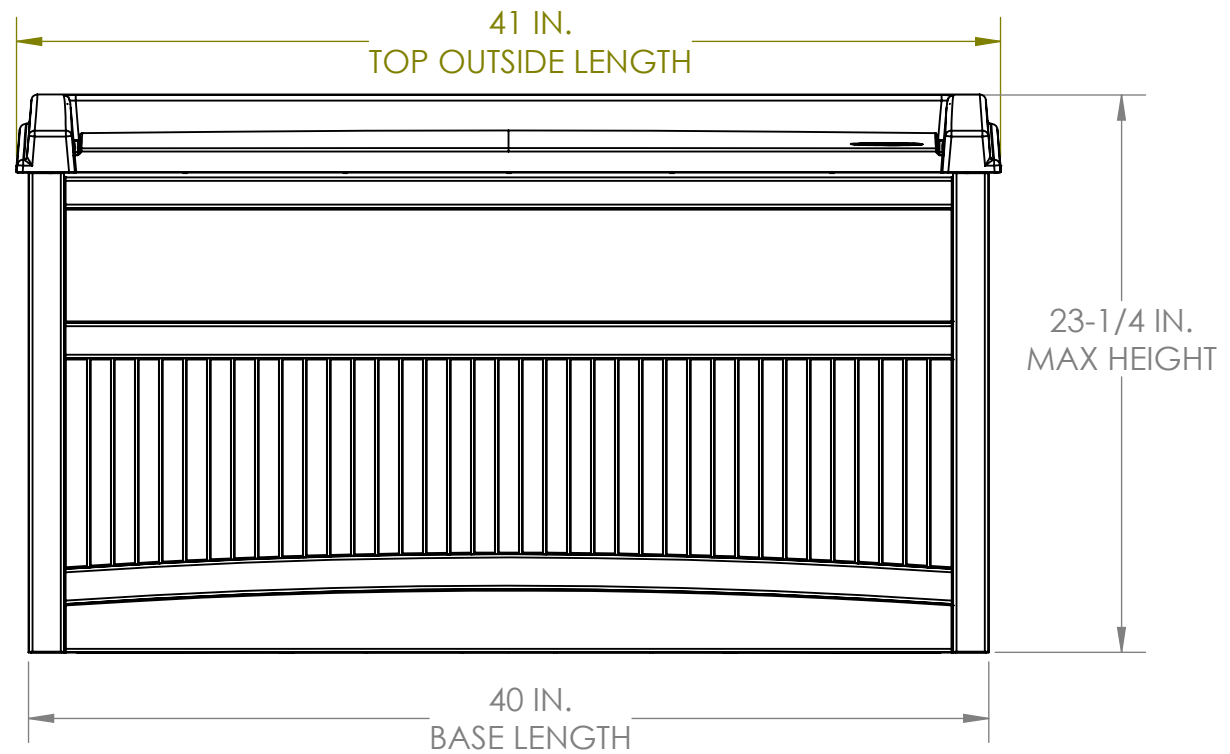

DB5500/DB5700
FRONT VIEW

VOLUME: 6.7 CU. FT.
50 GAL.

DB5500/DB5700
SIDE VIEW

DB5500/DB5700
TOP VIEW

DB5500/DB5700
INTERIOR SIDE VIEW