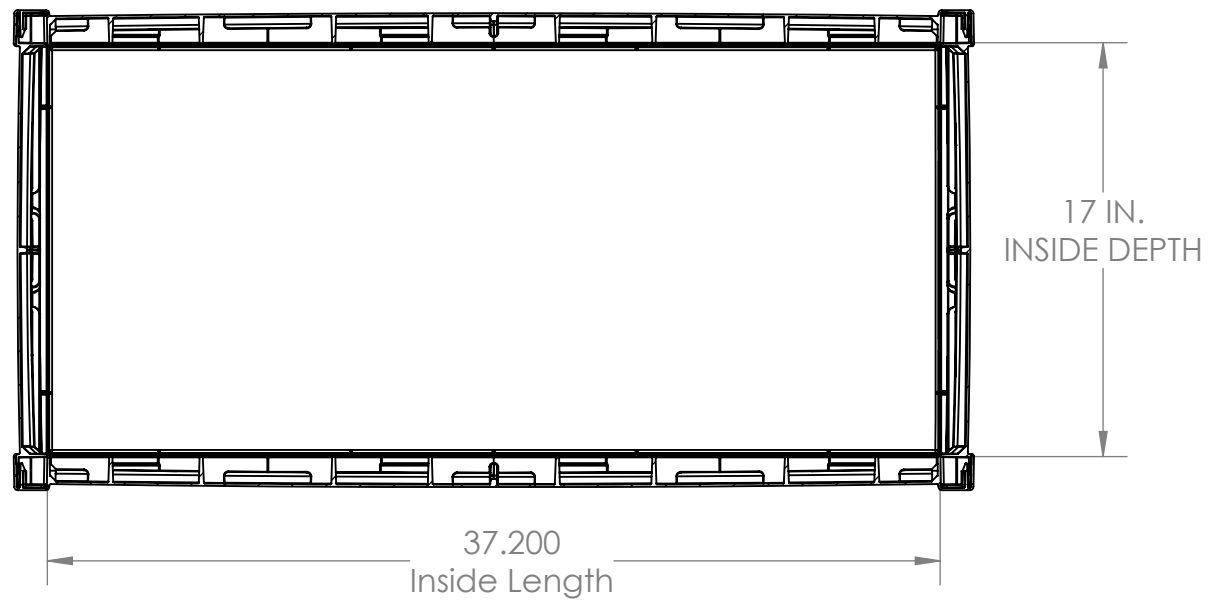

DB5500/DB5700
FRONT VIEW

VOLUME: 6.7 CU. FT.
50 GAL.

DB5500/DB5700
SIDE VIEW

DB5500/DB5700
TOP VIEW

DB5500/DB5700
INTERIOR SIDE VIEW