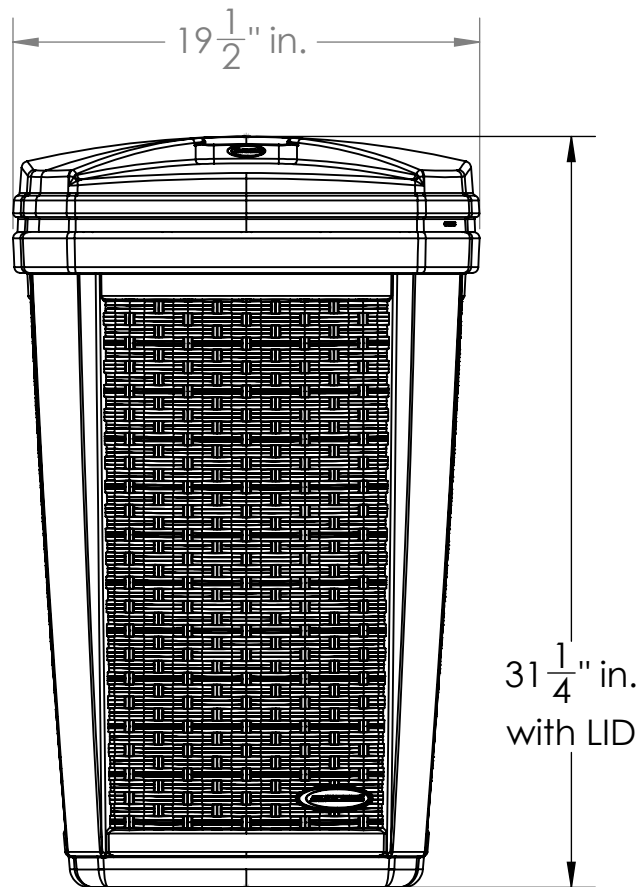

BMWC3007 - 30 gallon garbage can with lid
Capacity: 27-1/2 gallons [6442.318 cu.in.]

SECTION A-A

SCALE 1 : 8
Interior Dimensions
at Top and Bottom