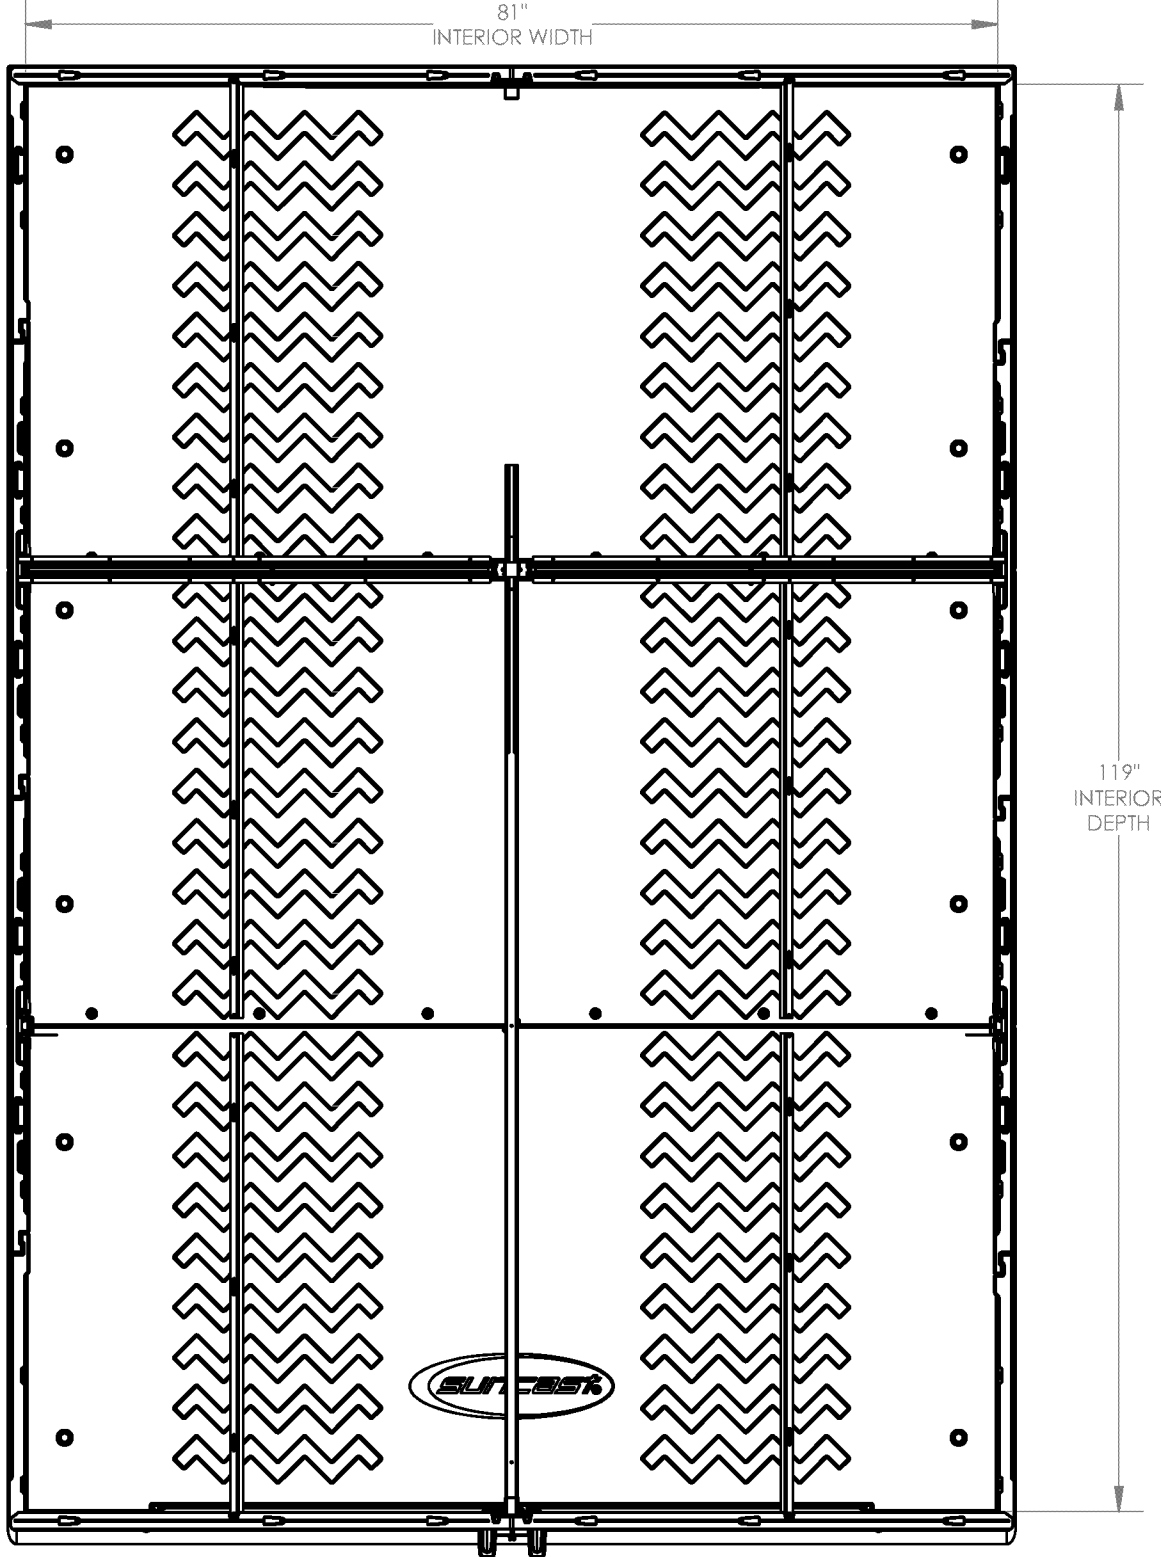

**BMS 8025
FRONT VIEW**

**Interior: 66.9 sq. ft.
481.1 cu ft.**

**BMS 8025
SIDE VIEW**

**BMS 8025
TOP VIEW**

BMS 8025
INTERIOR SIDE VIEW

A ←

99-3/4"
INTERIOR
PEAK
HEIGHT

72-3/4"
INTERIOR
WALL
HEIGHT