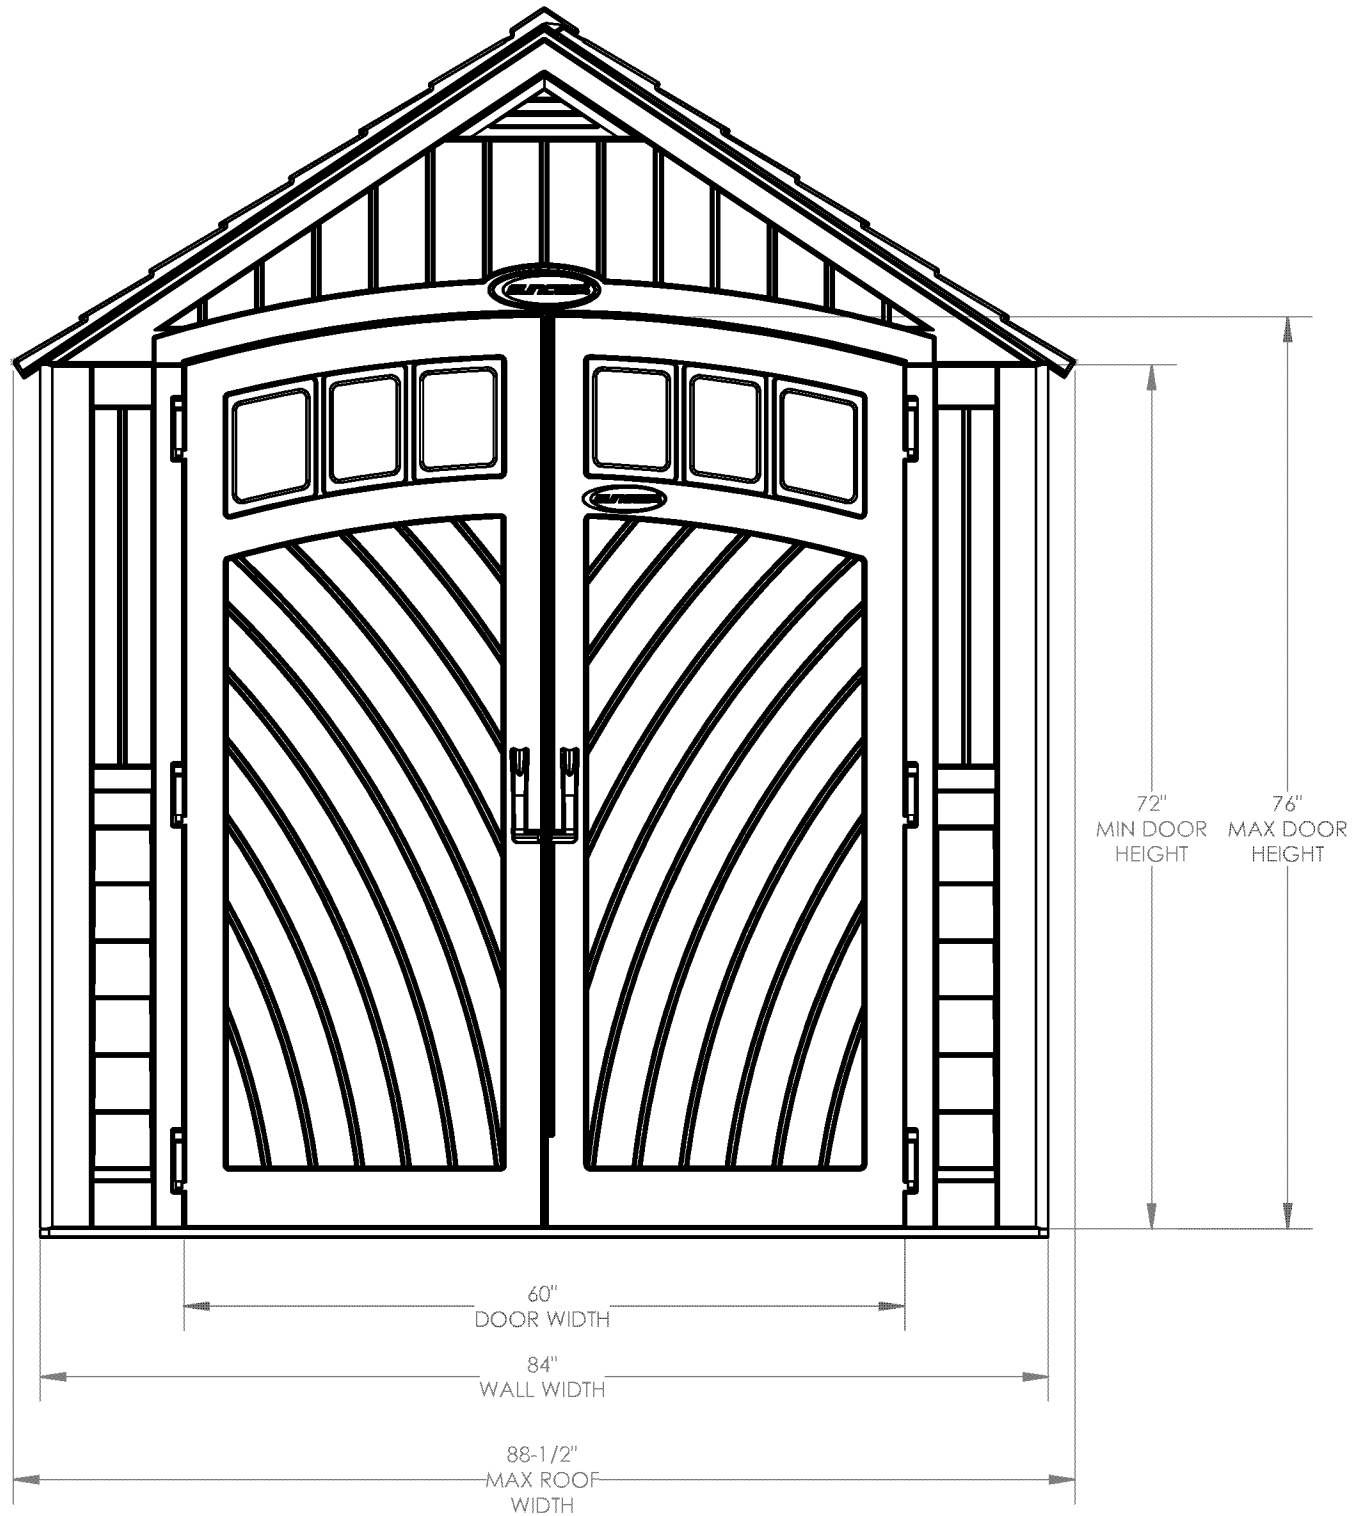

**BMS 8025
FRONT VIEW**

**Interior: 66.9 sq. ft.
481.1 cu ft.**

**BMS 8025
SIDE VIEW**

**BMS 8025
TOP VIEW**

BMS 8025
INTERIOR SIDE VIEW

A ←

99-3/4"
INTERIOR
PEAK
HEIGHT

72-3/4"
INTERIOR
WALL
HEIGHT