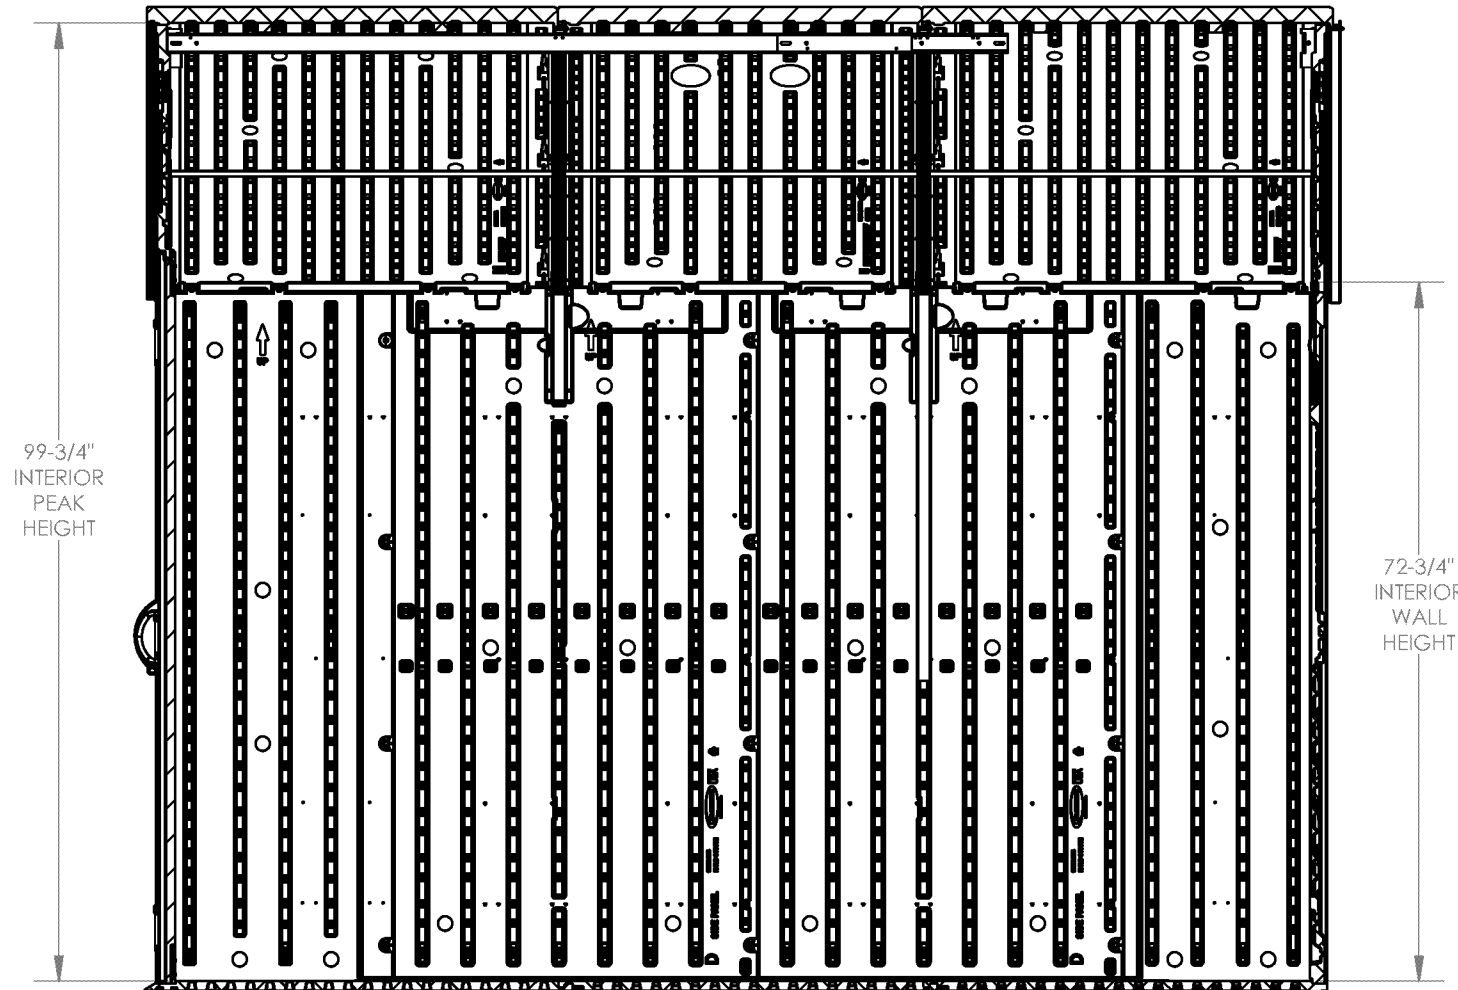

**BMS 8025
FRONT VIEW**

**Interior: 66.9 sq. ft.
481.1 cu ft.**

**BMS 8025
SIDE VIEW**

**BMS 8025
TOP VIEW**

BMS 8025
INTERIOR SIDE VIEW

A ←

99-3/4"
INTERIOR
PEAK
HEIGHT

72-3/4"
INTERIOR
WALL
HEIGHT