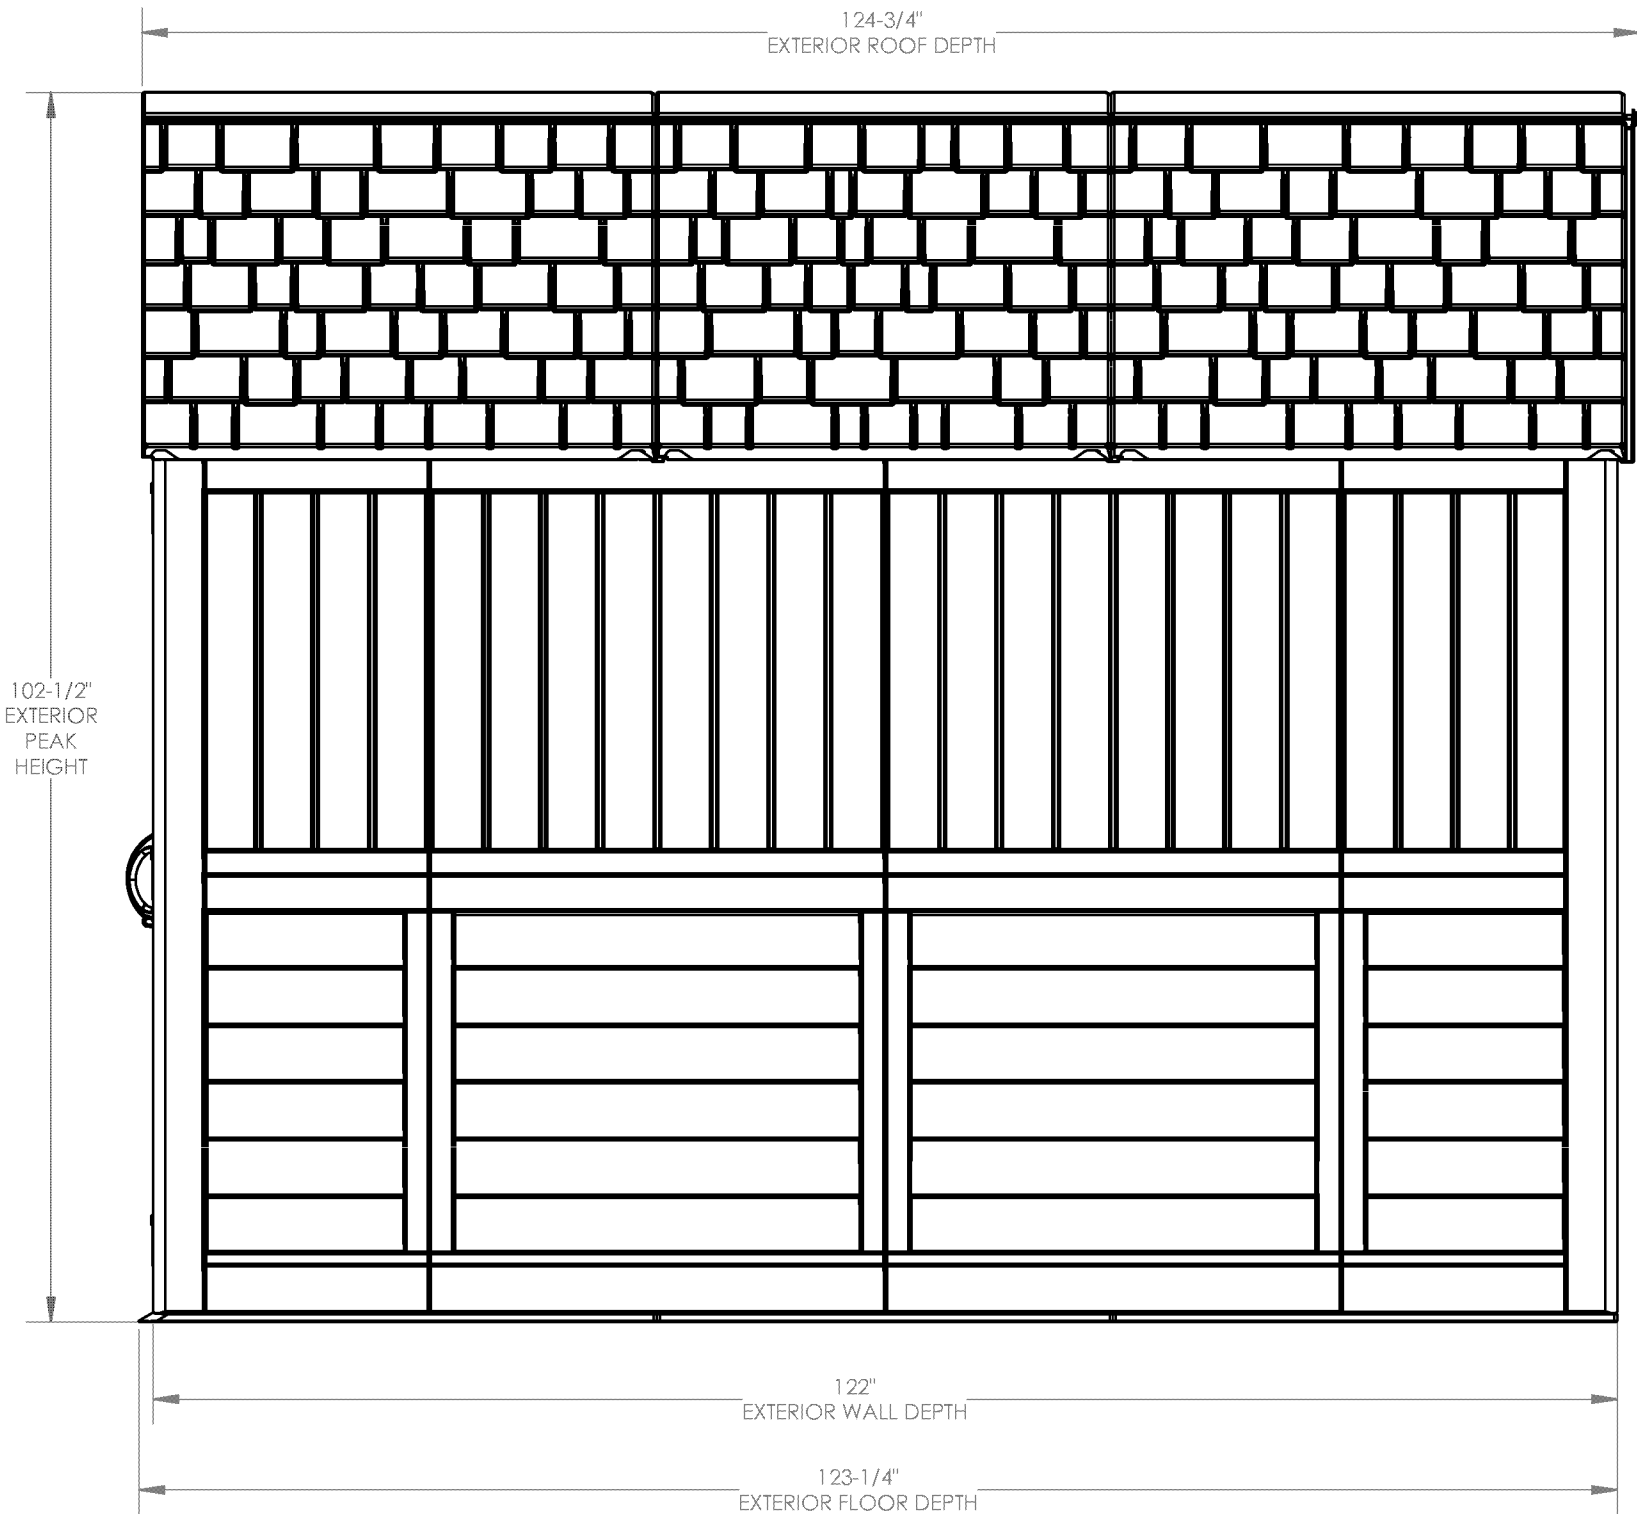

**BMS 8025
FRONT VIEW**

**Interior: 66.9 sq. ft.
481.1 cu ft.**

**BMS 8025
SIDE VIEW**

**BMS 8025
TOP VIEW**

BMS 8025
INTERIOR SIDE VIEW

A ←

99-3/4"
INTERIOR
PEAK
HEIGHT

72-3/4"
INTERIOR
WALL
HEIGHT