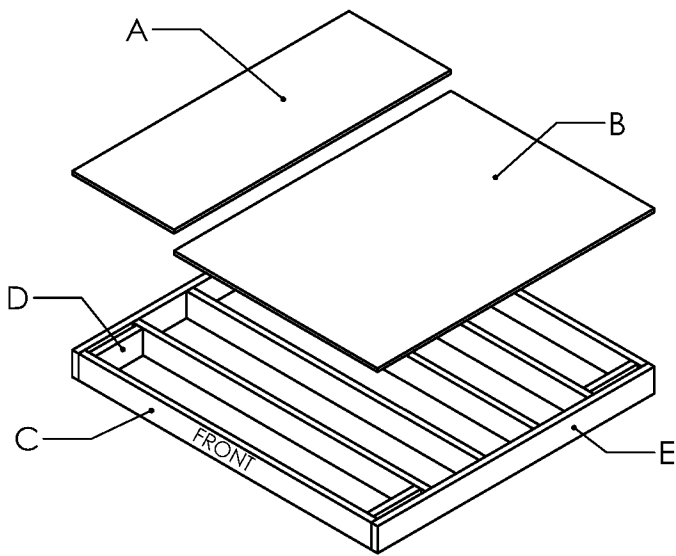

BMS6510 WOOD PLATFORM DIMENSIONS

MATERIAL LIST:

ITEM	QTY	SIZE
A	1	24" x 65-1/4" x 3/4"
B	1	48" x 65-1/4" x 3/4"
C	6	2" x 6" x 69"
D	4	2" x 6" x 11-1/4"
E	2	2" x 6" x 65-1/4"

PLEASE NOTE-DIMENSIONAL LUMBER IS ACTUALLY 1/2" SMALLER THAN NOTED SIZES (A 2 X 6 BOARD ACTUALLY MEASURES 1-1/2" X 5-1/2")

BMS6510 WOOD PLATFORM DIMENSIONS (METRIC)

MATERIAL LIST:

ITEM	QTY	SIZE (cm)
A	1	60.96 x 165.73 x 1.9
B	1	121.92 x 165.73 x 1.9
C	6	3.81 x 13.97 x 175.26
D	4	3.81 x 13.97 x 28.57
E	2	3.81 x 13.97 x 165.73

METRIC SIZING REFLECTS
EXACT LUMBER DIMENSIONS