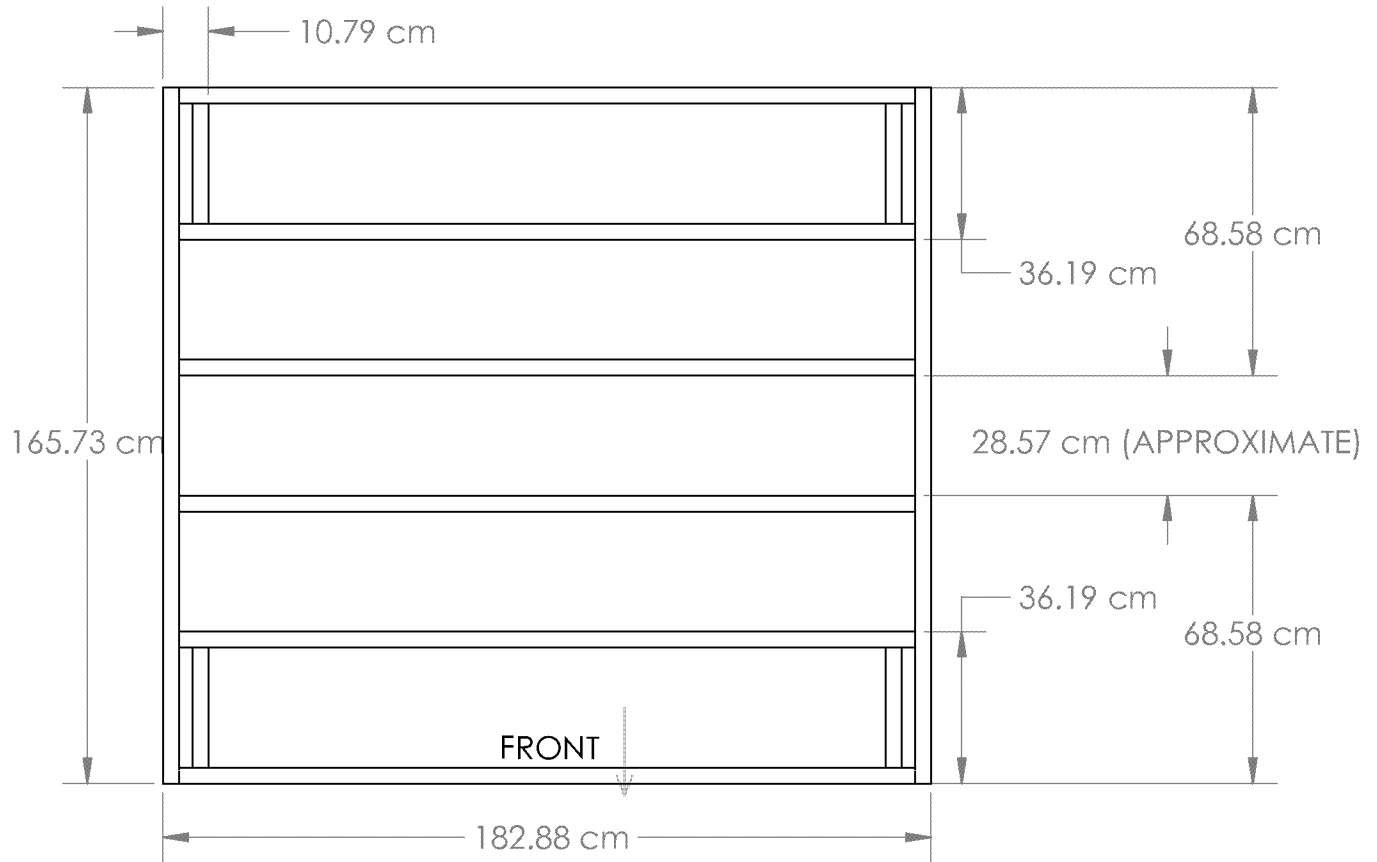

BMS6510 WOOD PLATFORM DIMENSIONS

MATERIAL LIST:

ITEM	QTY	SIZE
A	1	24" x 65-1/4" x 3/4"
B	1	48" x 65-1/4" x 3/4"
C	6	2" x 6" x 69"
D	4	2" x 6" x 11-1/4"
E	2	2" x 6" x 65-1/4"

PLEASE NOTE-DIMENSIONAL LUMBER IS ACTUALLY 1/2" SMALLER THAN NOTED SIZES (A 2 X 6 BOARD ACTUALLY MEASURES 1-1/2" X 5-1/2")

BMS6510 WOOD PLATFORM DIMENSIONS (METRIC)

MATERIAL LIST:

ITEM	QTY	SIZE (cm)
A	1	60.96 x 165.73 x 1.9
B	1	121.92 x 165.73 x 1.9
C	6	3.81 x 13.97 x 175.26
D	4	3.81 x 13.97 x 28.57
E	2	3.81 x 13.97 x 165.73

METRIC SIZING REFLECTS
EXACT LUMBER DIMENSIONS