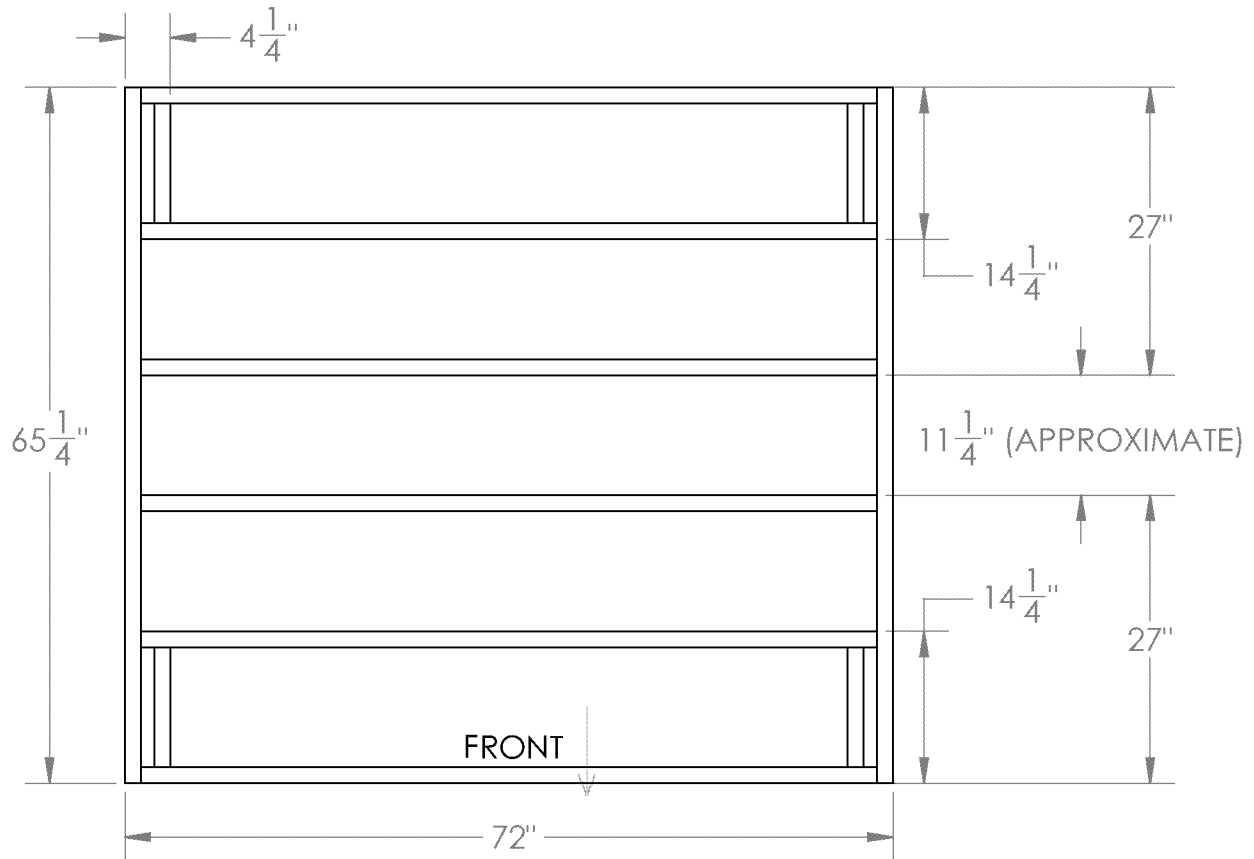

BMS6510 WOOD PLATFORM DIMENSIONS

MATERIAL LIST:

ITEM	QTY	SIZE
A	1	24" x 65-1/4" x 3/4"
B	1	48" x 65-1/4" x 3/4"
C	6	2" x 6" x 69"
D	4	2" x 6" x 11-1/4"
E	2	2" x 6" x 65-1/4"

PLEASE NOTE-DIMENSIONAL LUMBER IS ACTUALLY 1/2" SMALLER THAN NOTED SIZES (A 2 X 6 BOARD ACTUALLY MEASURES 1-1/2" X 5-1/2")

BMS6510 WOOD PLATFORM DIMENSIONS (METRIC)

MATERIAL LIST:

ITEM	QTY	SIZE (cm)
A	1	60.96 x 165.73 x 1.9
B	1	121.92 x 165.73 x 1.9
C	6	3.81 x 13.97 x 175.26
D	4	3.81 x 13.97 x 28.57
E	2	3.81 x 13.97 x 165.73

METRIC SIZING REFLECTS
EXACT LUMBER DIMENSIONS