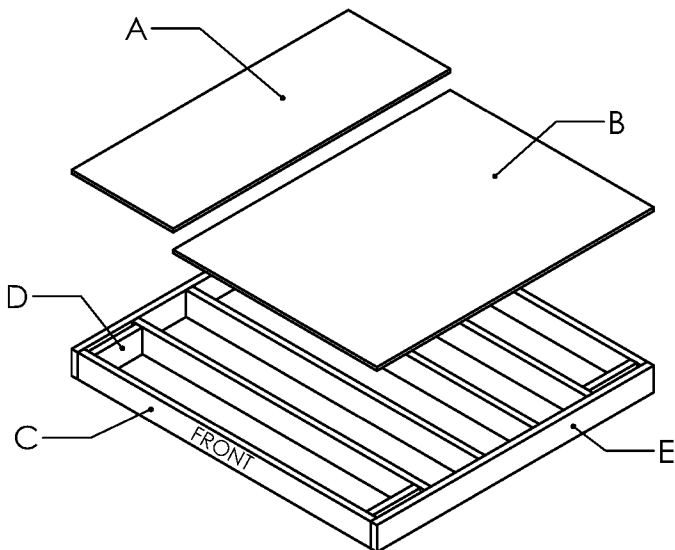

BMS6510 WOOD PLATFORM DIMENSIONS

MATERIAL LIST:

ITEM	QTY	SIZE
A	1	24" x 65-1/4" x 3/4"
B	1	48" x 65-1/4" x 3/4"
C	6	2" x 6" x 69"
D	4	2" x 6" x 11-1/4"
E	2	2" x 6" x 65-1/4"

PLEASE NOTE-DIMENSIONAL LUMBER IS ACTUALLY 1/2" SMALLER THAN NOTED SIZES (A 2 X 6 BOARD ACTUALLY MEASURES 1-1/2" X 5-1/2")

BMS6510 WOOD PLATFORM DIMENSIONS (METRIC)

MATERIAL LIST:

ITEM	QTY	SIZE (cm)
A	1	60.96 x 165.73 x 1.9
B	1	121.92 x 165.73 x 1.9
C	6	3.81 x 13.97 x 175.26
D	4	3.81 x 13.97 x 28.57
E	2	3.81 x 13.97 x 165.73

METRIC SIZING REFLECTS
EXACT LUMBER DIMENSIONS