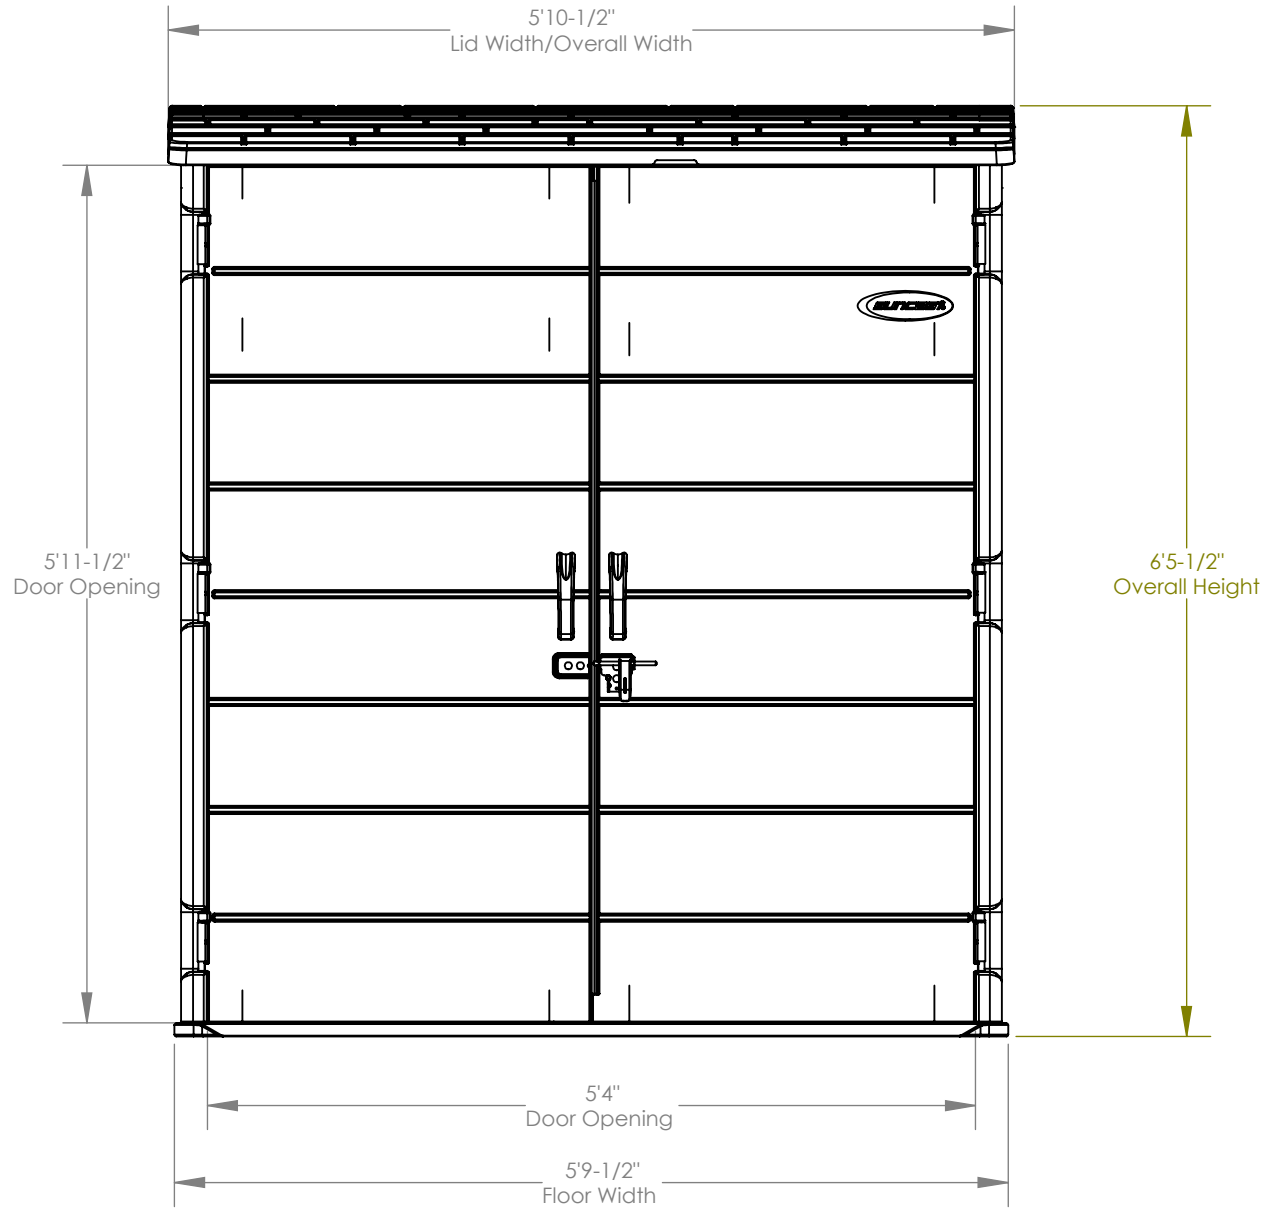

Suncast Corporation
701 North Kirk Road
Batavia, IL 60510 USA

BMS6280

INTERIOR VOLUME	106 cu ft
EXT. COVERAGE AREA	21.3 sq ft

FRONT VIEW

Suncast Corporation
701 North Kirk Road
Batavia, IL 60510 USA

BMS6280