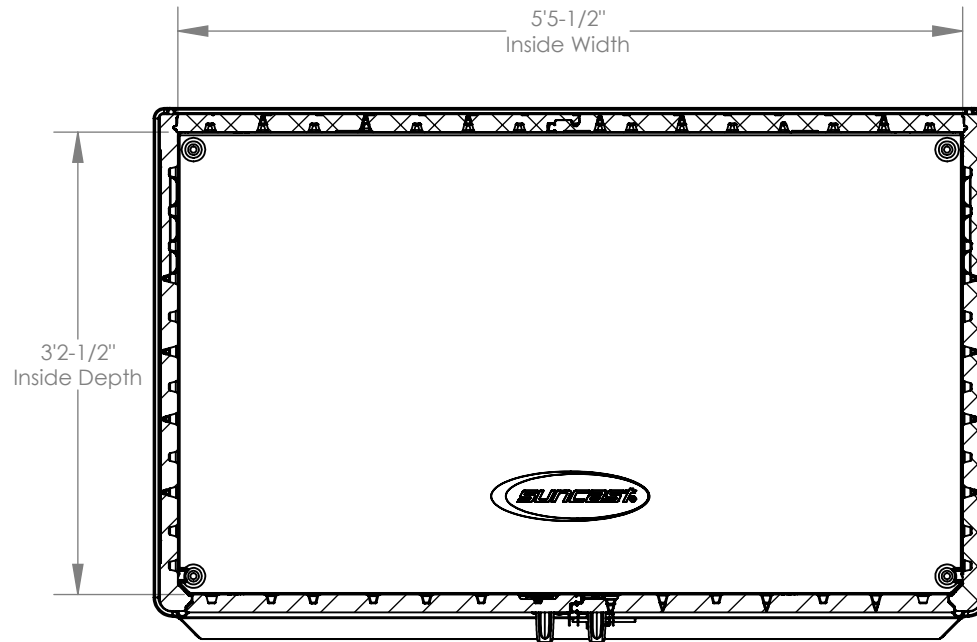

Suncast Corporation
701 North Kirk Road
Batavia, IL 60510 USA

BMS6280

TOP VIEW