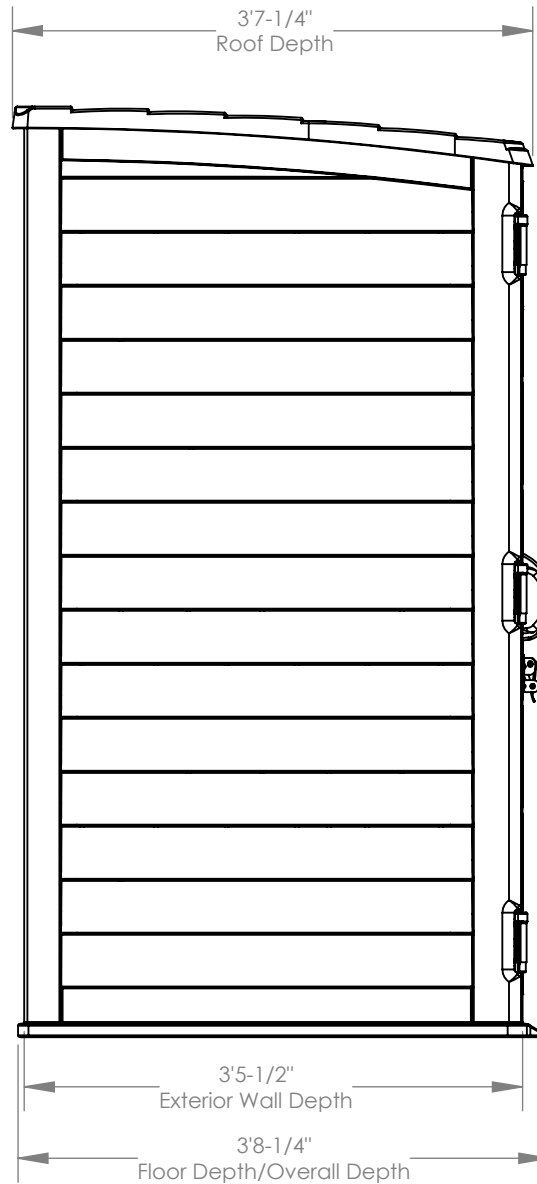

Suncast Corporation
701 North Kirk Road
Batavia, IL 60510 USA

BMS6280

INTERIOR VOLUME	106 cu ft
EXT. COVERAGE AREA	21.3 sq ft

FRONT VIEW

Suncast Corporation
701 North Kirk Road
Batavia, IL 60510 USA

BMS6280