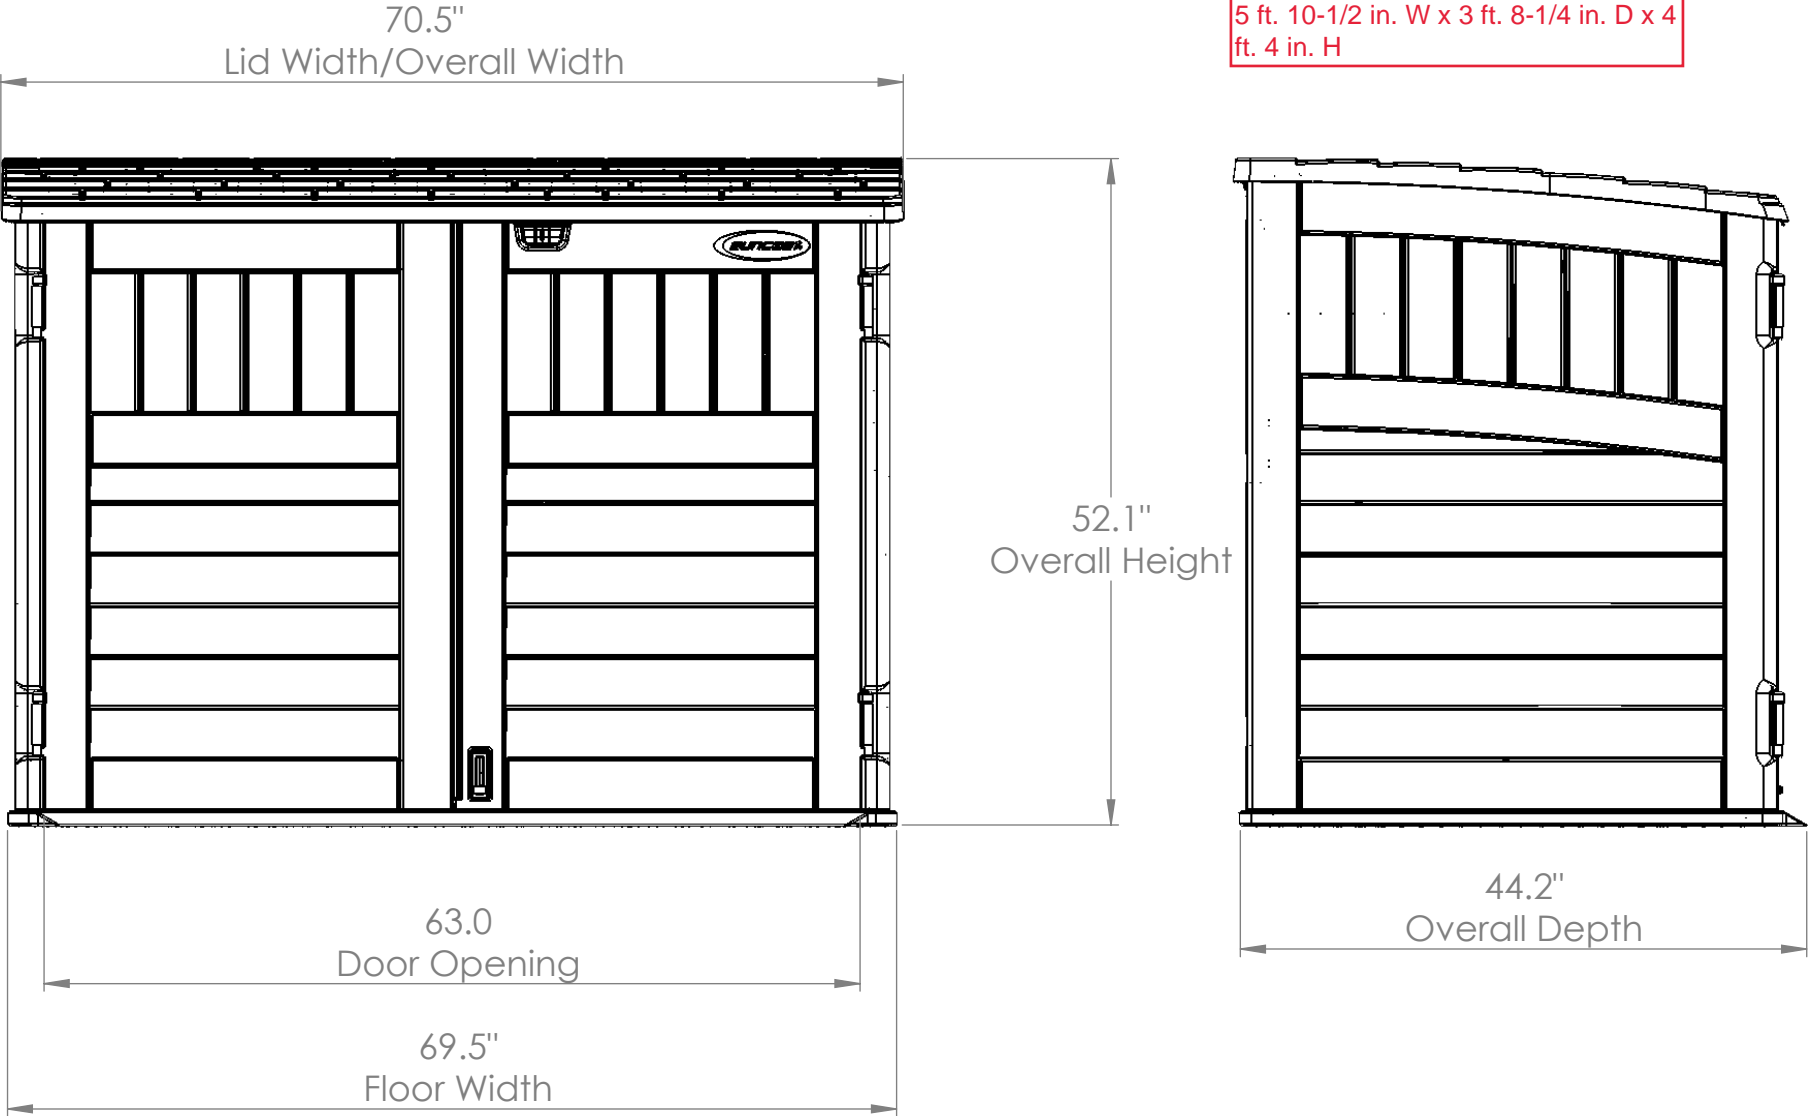

# BMS4700X - FRONT VIEW

On packaging - converted to feet and rounded to nearest quarter inch:  
5 ft. 10-1/2 in. W x 3 ft. 8-1/4 in. D x 4 ft. 4 in. H

### Square Footage:

Interior = 17.5 Sq. ft.

Exterior = 22.3 Sq ft.

### Total Volume:

Interior = 70 cu. ft.

Exterior = 90 cu. ft.

65.38"  
Inside Width

38.5"  
Inside Depth

SECTION B-B  
SCALE 1 : 10