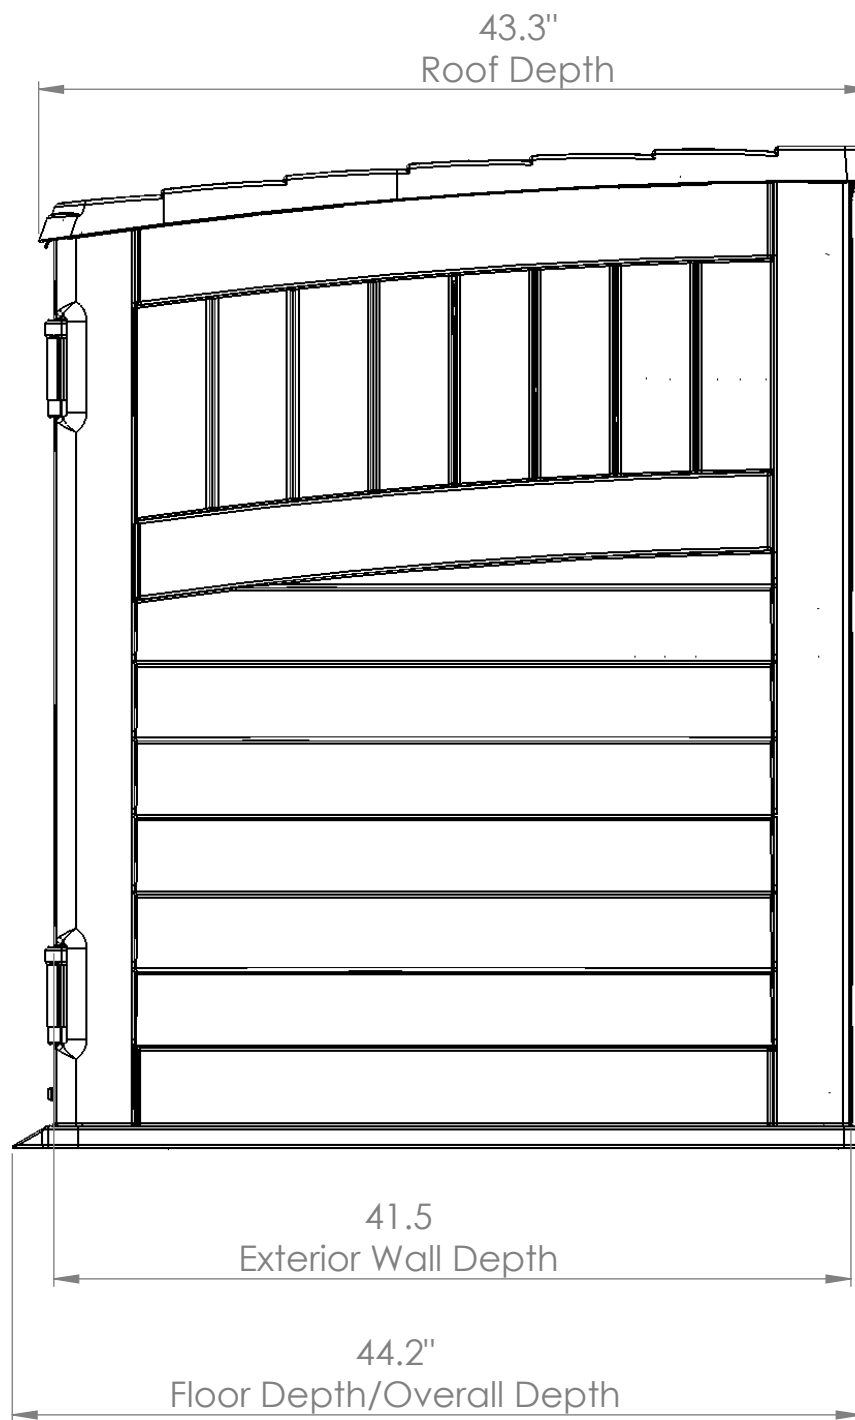

# BMS4700X - FRONT VIEW

On packaging - converted to feet and rounded to nearest quarter inch:  
5 ft. 10-1/2 in. W x 3 ft. 8-1/4 in. D x 4 ft. 4 in. H

### Square Footage:

Interior = 17.5 Sq. ft.

Exterior = 22.3 Sq ft.

# BMS4700X - SECTION VIEW

On packaging - converted to feet  
and rounded to nearest quarter  
inch:  
5 ft. 5-1/2 in. W x 3 ft. 2-1/2 in. D x 4  
ft. 1-1/2 in. H

SECTION A-A  
SCALE 1 : 10

BMS4700X - TOP VIEW

65.38"  
Inside Width

38.5"  
Inside Depth

SECTION B-B  
SCALE 1 : 10