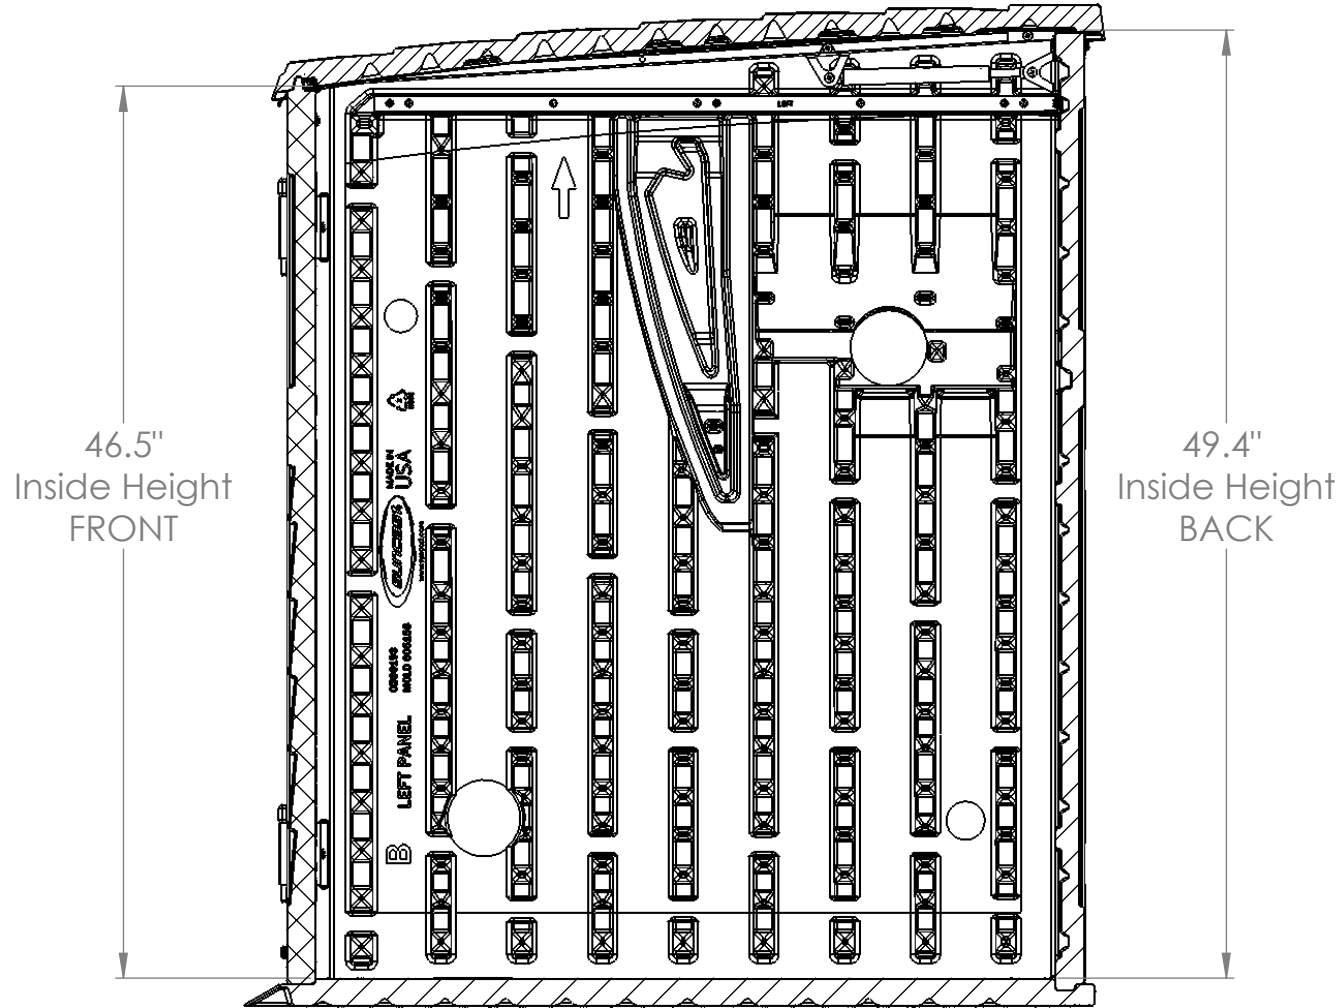

# BMS4700X - FRONT VIEW

On packaging - converted to feet and rounded to nearest quarter inch:  
5 ft. 10-1/2 in. W x 3 ft. 8-1/4 in. D x 4 ft. 4 in. H

### Total Volume:

Interior = 70 cu. ft.

Exterior = 90 cu. ft.

# BMS4700X - SECTION VIEW

On packaging - converted to feet  
and rounded to nearest quarter  
inch:  
5 ft. 5-1/2 in. W x 3 ft. 2-1/2 in. D x 4  
ft. 1-1/2 in. H

SECTION A-A  
SCALE 1 : 10

BMS4700X - TOP VIEW

65.38"  
Inside Width

38.5"  
Inside Depth

SECTION B-B  
SCALE 1 : 10