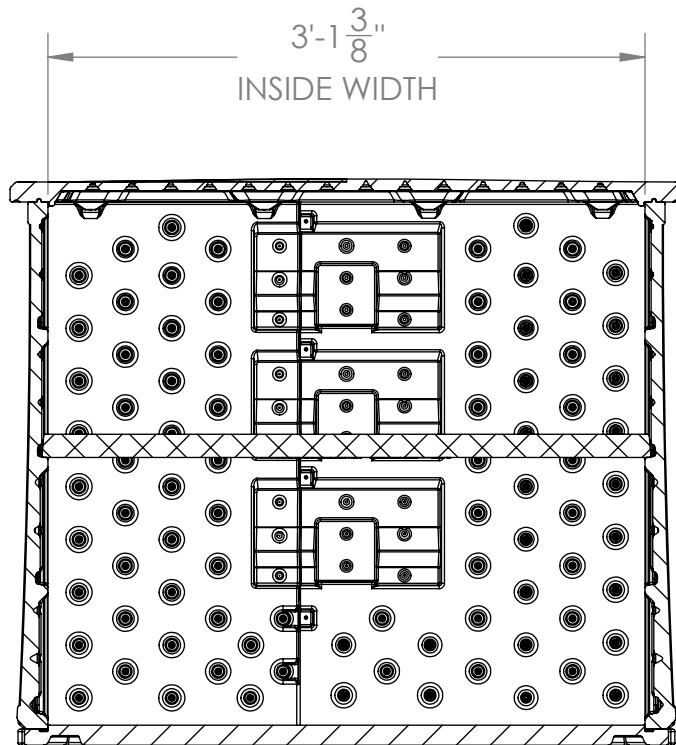

# BMOC4100

INTERIOR STORAGE VOLUME: 13 CU FT

EXTERIOR VOLUME: 18.5 CU FT  
(EXCLUDING OVERHANGING LID)

EXTERIOR FOOTPRINT: 5.5 SQ FT

FRONT VIEW

SIDE VIEW

OVERALL DIMENSIONS

# BMOC4100

INTERIOR DIMENSIONS

FRONT VIEW SECTION

SIDE VIEW SECTION