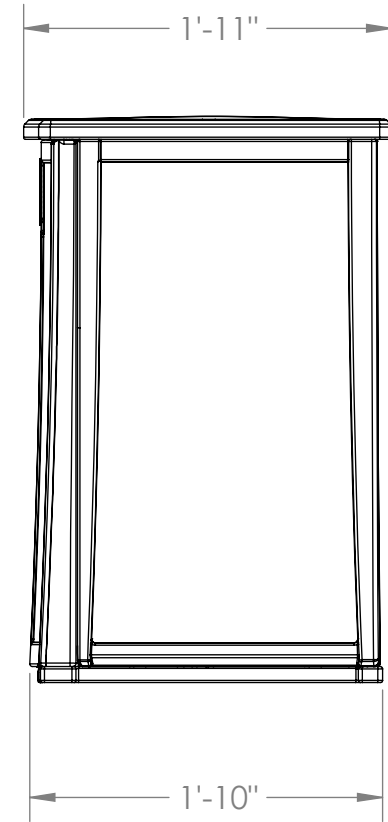

# BMOC4100

INTERIOR STORAGE VOLUME: 13 CU FT

EXTERIOR VOLUME: 18.5 CU FT  
(EXCLUDING OVERHANGING LID)

EXTERIOR FOOTPRINT: 5.5 SQ FT

FRONT VIEW

SIDE VIEW

OVERALL DIMENSIONS

# BMOC4100

INTERIOR DIMENSIONS

FRONT VIEW SECTION

SIDE VIEW SECTION