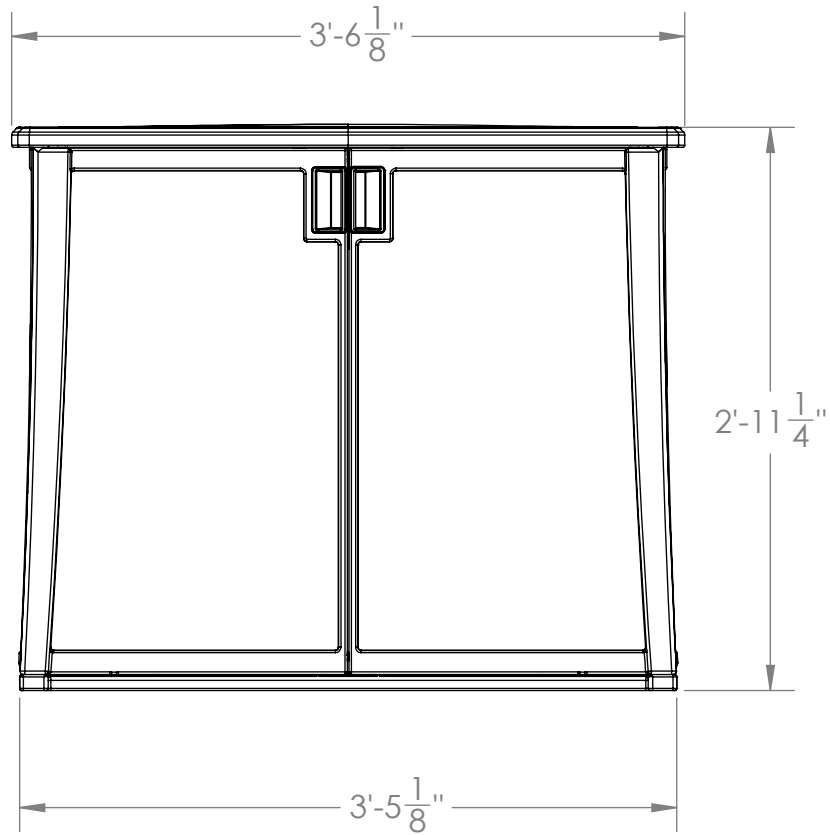

# BMOC4100

INTERIOR STORAGE VOLUME: 13 CU FT

EXTERIOR VOLUME: 18.5 CU FT  
(EXCLUDING OVERHANGING LID)

EXTERIOR FOOTPRINT: 5.5 SQ FT

FRONT VIEW

SIDE VIEW

OVERALL DIMENSIONS

# BMOC4100

INTERIOR DIMENSIONS

FRONT VIEW SECTION

SIDE VIEW SECTION