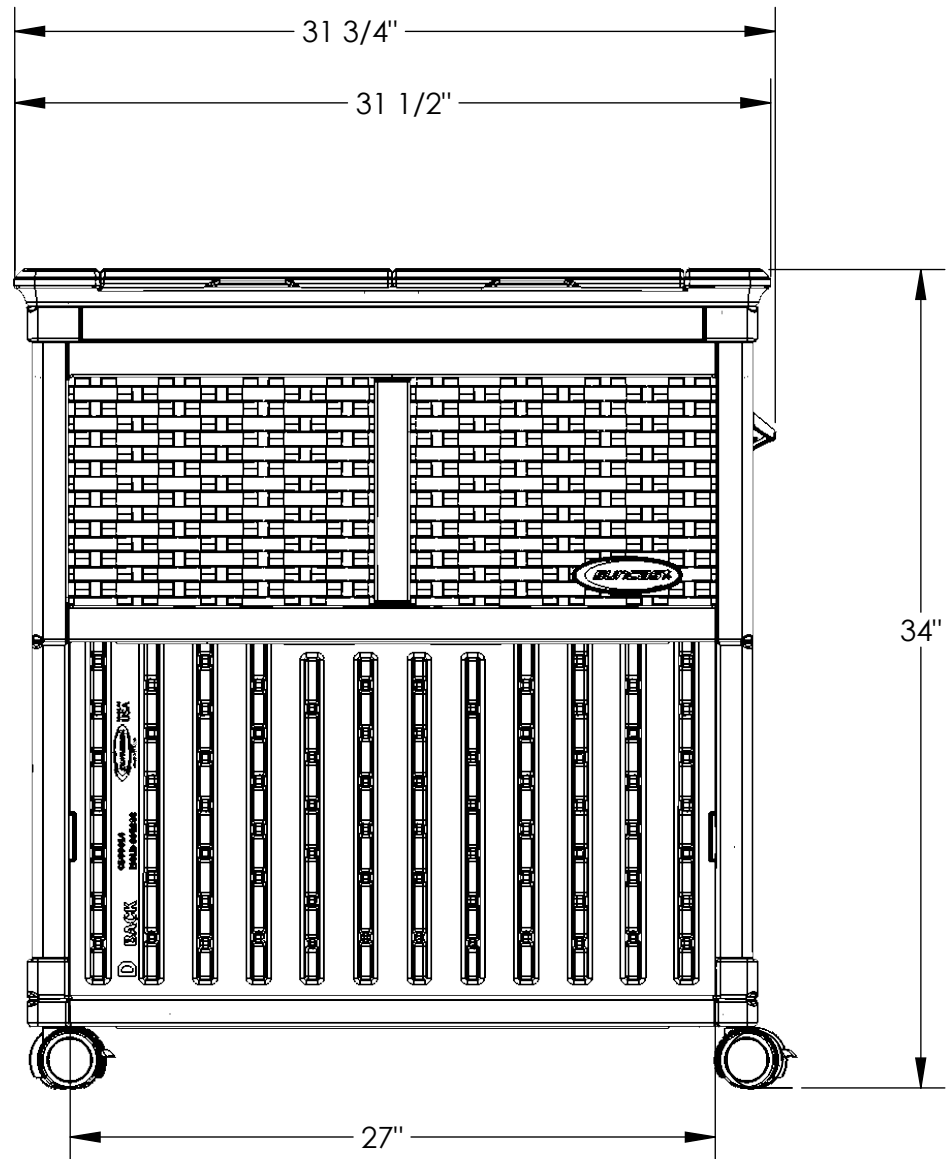

**BMDC6200
FRONT VIEW**

**CAPACITY:
21.3 gal (cooler section)
27.5 gal (bottom storage section)**

**BMDC6200
SIDE/BACK VIEW**

SIDE

**BMDC6200
TOP VIEW**

LID CLOSED

LID OPEN

**BMDC6200
SECTION VIEW**

LID CLOSED

LID OPEN