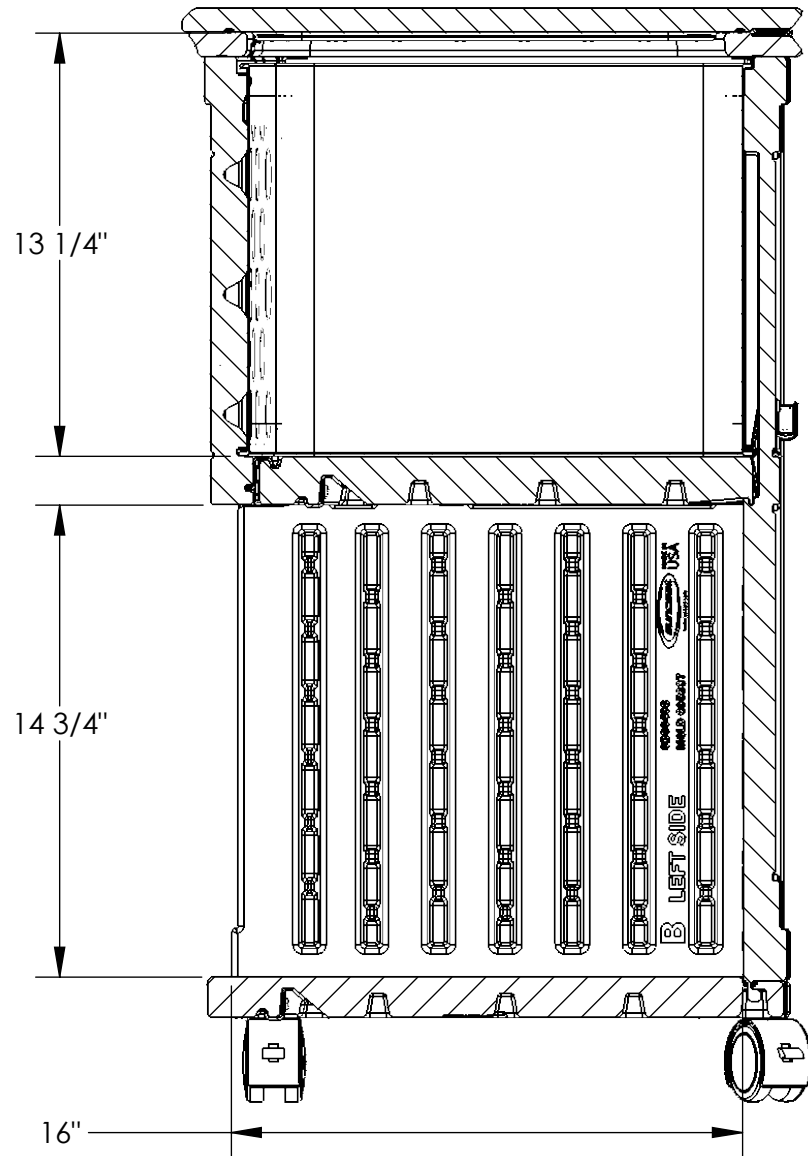

**BMDC6200
FRONT VIEW**

**CAPACITY:
21.3 gal (cooler section)
27.5 gal (bottom storage section)**

**BMDC6200
SIDE/BACK VIEW**

SIDE

**BMDC6200
TOP VIEW**

LID CLOSED

LID OPEN

**BMDC6200
SECTION VIEW**

LID CLOSED

LID OPEN