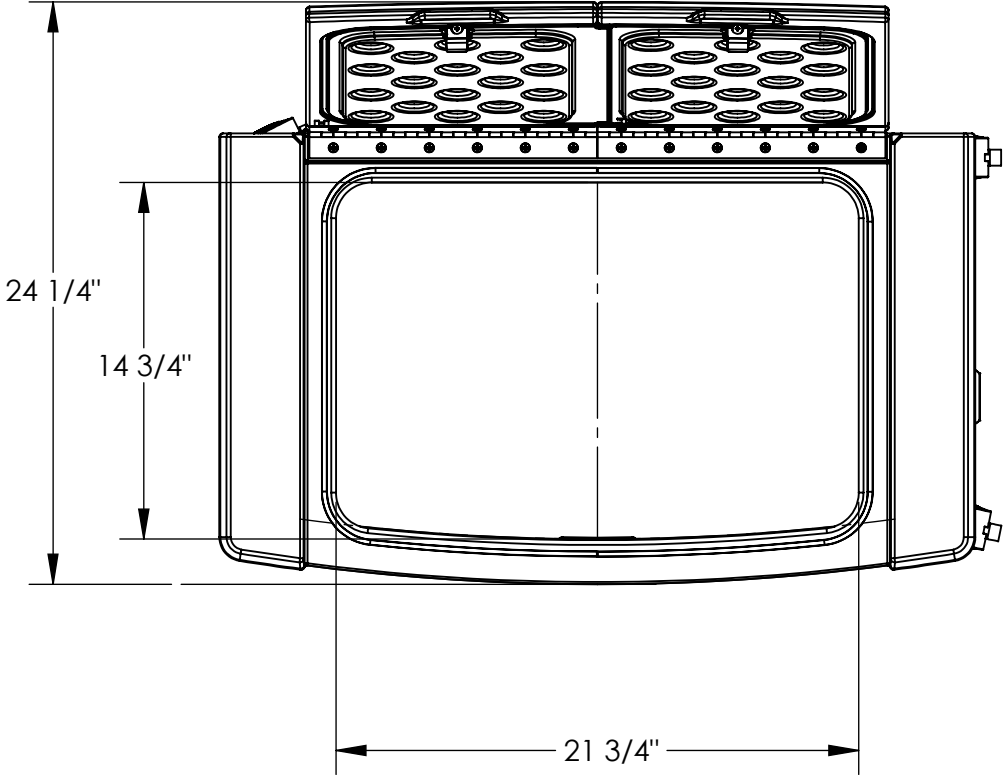

**BMDC6200
FRONT VIEW**

**CAPACITY:
21.3 gal (cooler section)
27.5 gal (bottom storage section)**

**BMDC6200
SIDE/BACK VIEW**

SIDE

**BMDC6200
TOP VIEW**

LID CLOSED

LID OPEN

**BMDC6200
SECTION VIEW**

LID CLOSED

LID OPEN