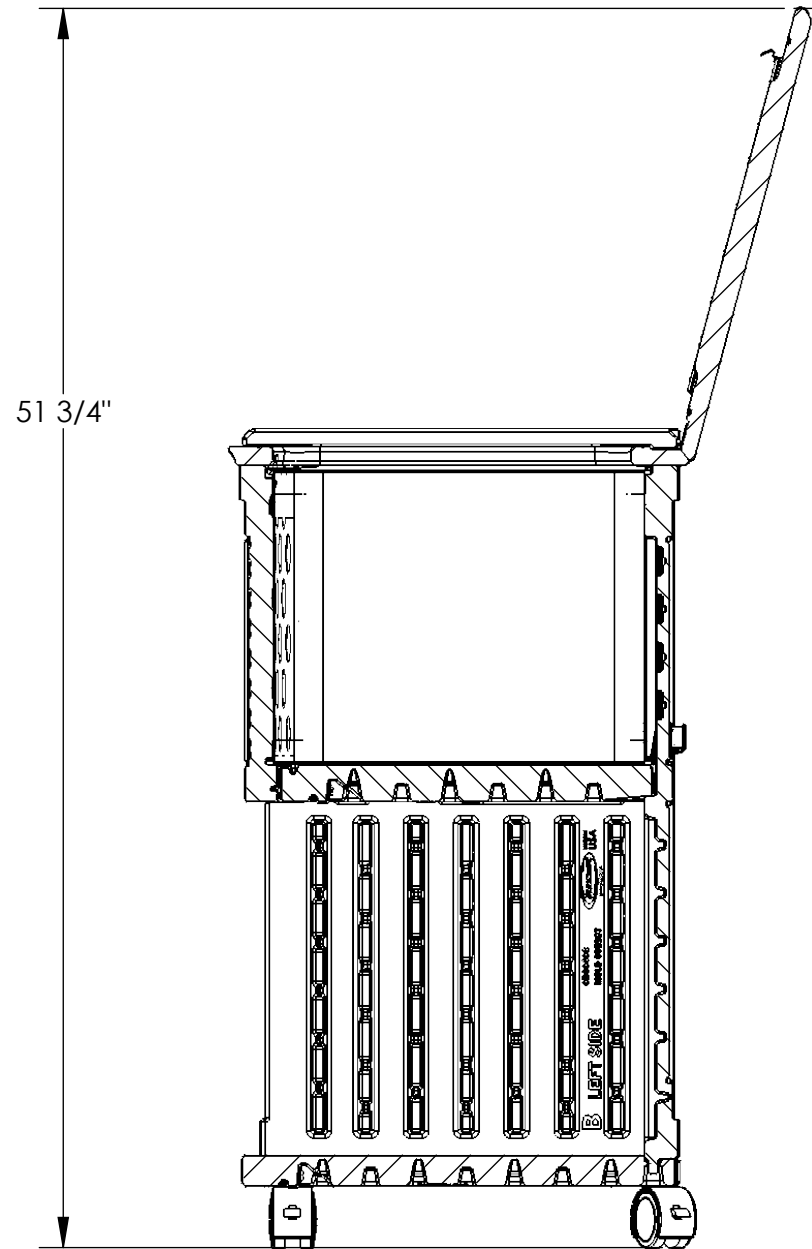

**BMDC6200
FRONT VIEW**

**CAPACITY:
21.3 gal (cooler section)
27.5 gal (bottom storage section)**

**BMDC6200
SIDE/BACK VIEW**

SIDE

**BMDC6200
TOP VIEW**

LID CLOSED

LID OPEN

**BMDC6200
SECTION VIEW**

LID CLOSED

LID OPEN