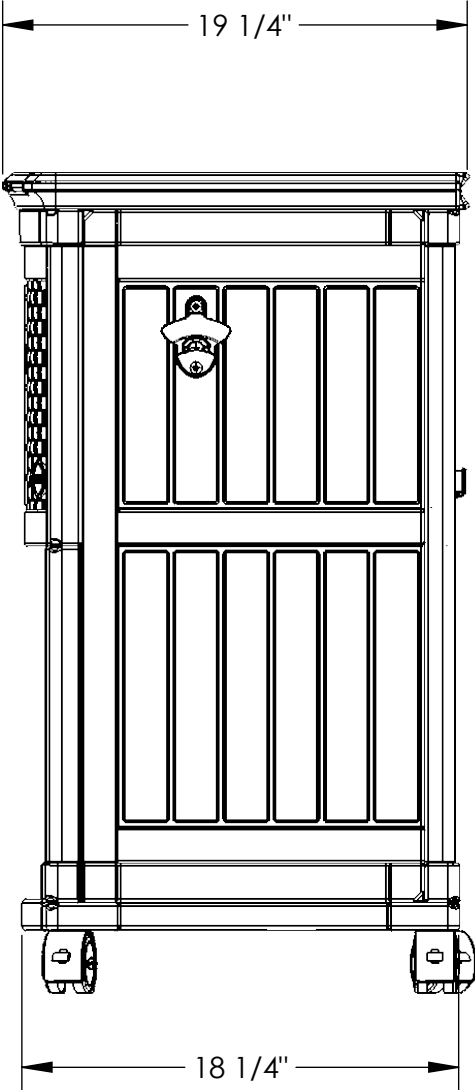

**BMDC6200
FRONT VIEW**

**CAPACITY:
21.3 gal (cooler section)
27.5 gal (bottom storage section)**

**BMDC6200
SIDE/BACK VIEW**

SIDE

**BMDC6200
TOP VIEW**

LID CLOSED

LID OPEN

**BMDC6200
SECTION VIEW**

LID CLOSED

LID OPEN