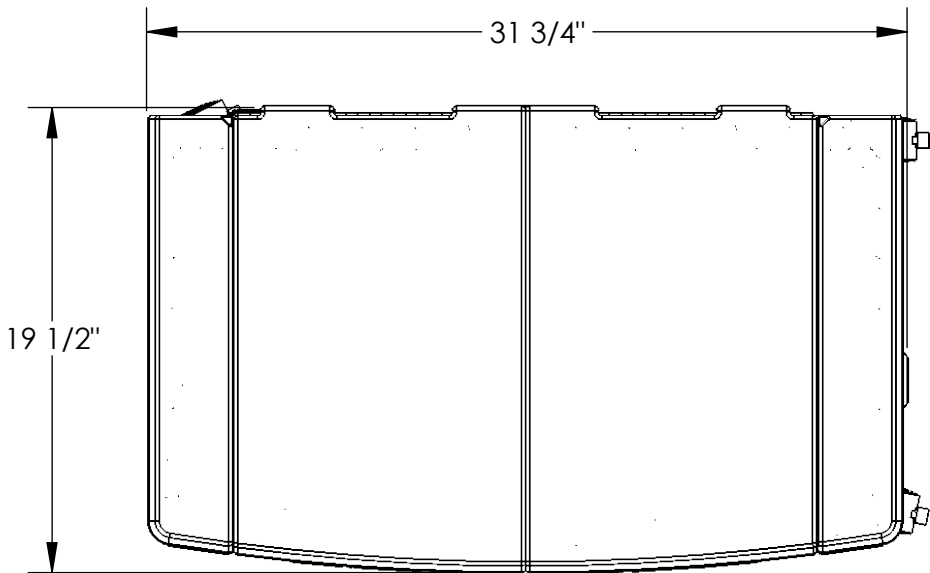

**BMDC6200
FRONT VIEW**

**CAPACITY:
21.3 gal (cooler section)
27.5 gal (bottom storage section)**

**BMDC6200
SIDE/BACK VIEW**

SIDE

**BMDC6200
TOP VIEW**

LID CLOSED

LID OPEN

**BMDC6200
SECTION VIEW**

LID CLOSED

LID OPEN