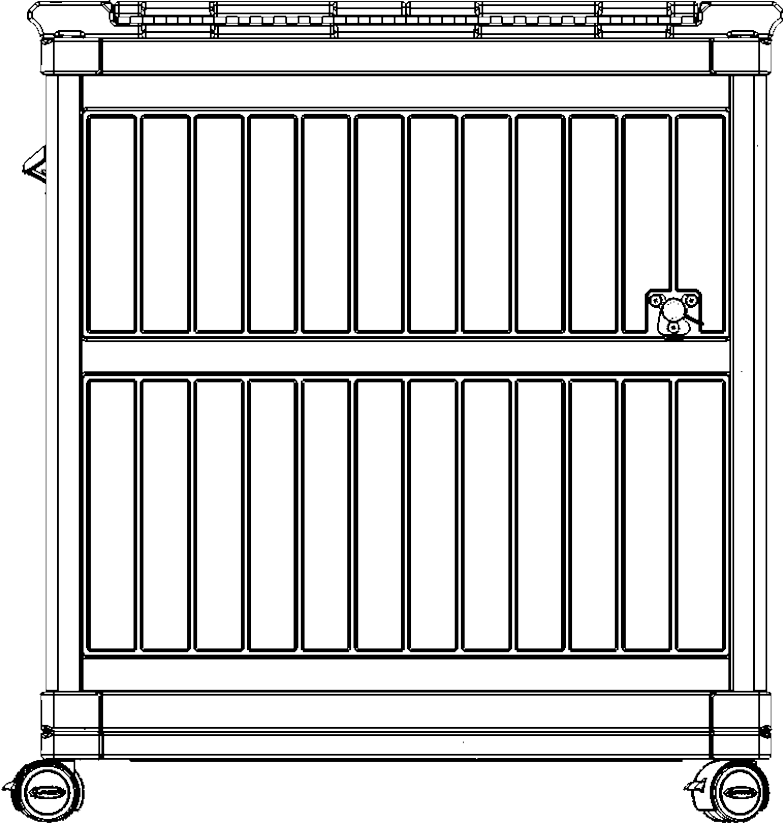

**BMDC6200
FRONT VIEW**

**CAPACITY:
21.3 gal (cooler section)
27.5 gal (bottom storage section)**

**BMDC6200
SIDE/BACK VIEW**

SIDE

**BMDC6200
TOP VIEW**

LID CLOSED

LID OPEN

**BMDC6200
SECTION VIEW**

LID CLOSED

LID OPEN