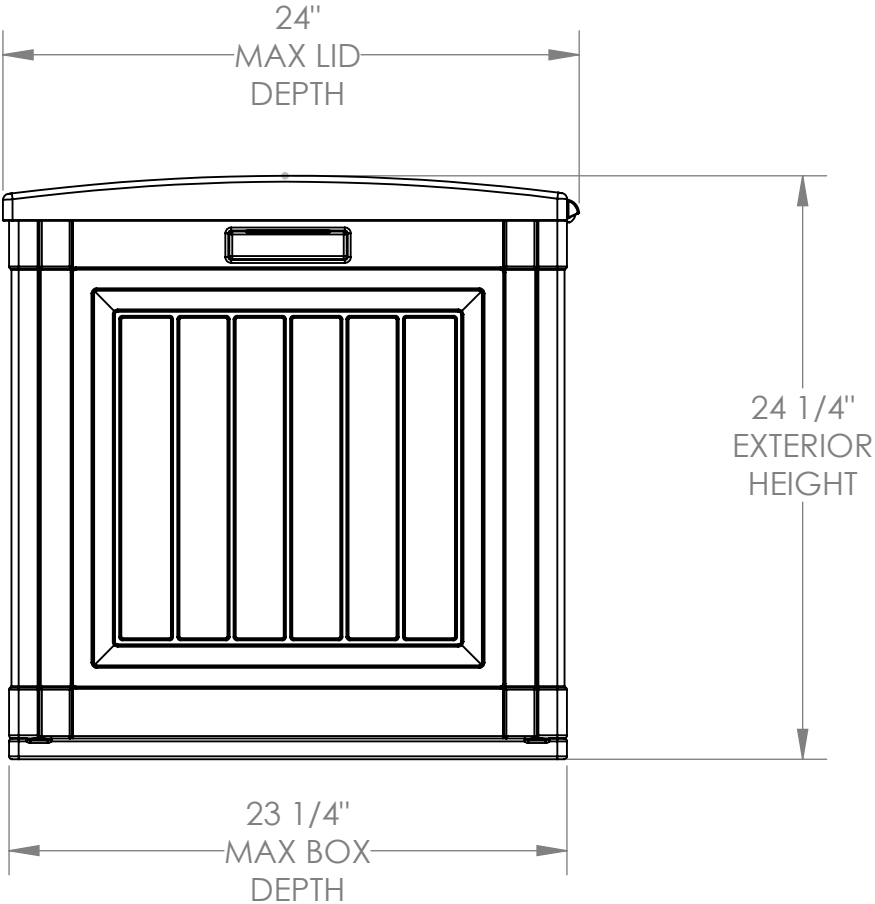

**BMDB80
FRONT VIEW**

TOTAL VOLUME:

Interior: 10.81 cu ft

Exterior: 24.90 cu ft

GALLON CAPACITY:

Actual: 80.85 gal

Advertised: 80 gal

SQUARE FOOTAGE

Interior: 5.91 sq ft

Exterior: 7.18 sq ft

**BMDB80
SIDE VIEW**

BMDB80
INTERIOR TOP VIEW

**BMDB80
INTERIOR SIDE VIEW**

SECTION A-A
SCALE 1 : 8