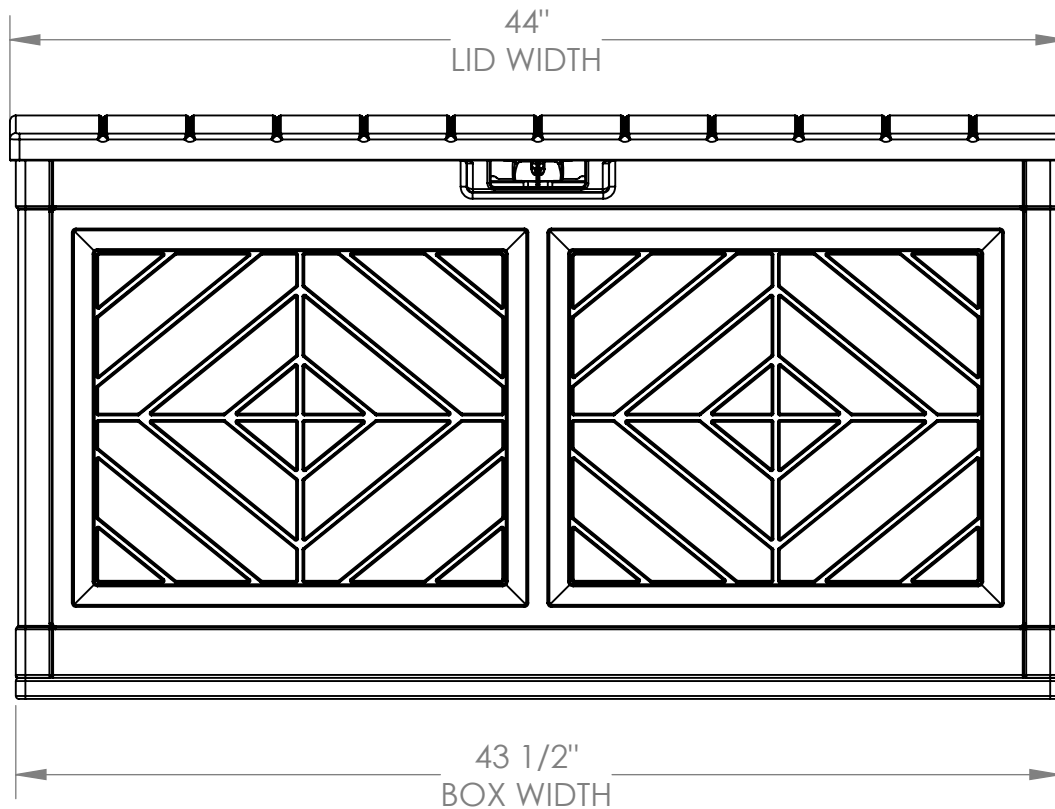

**BMDB80
FRONT VIEW**

TOTAL VOLUME:

Interior: 10.81 cu ft

Exterior: 24.90 cu ft

GALLON CAPACITY:

Actual: 80.85 gal

Advertised: 80 gal

SQUARE FOOTAGE

Interior: 5.91 sq ft

Exterior: 7.18 sq ft

**BMDB80
SIDE VIEW**

BMDB80
INTERIOR TOP VIEW

**BMDB80
INTERIOR SIDE VIEW**

SECTION A-A
SCALE 1 : 8