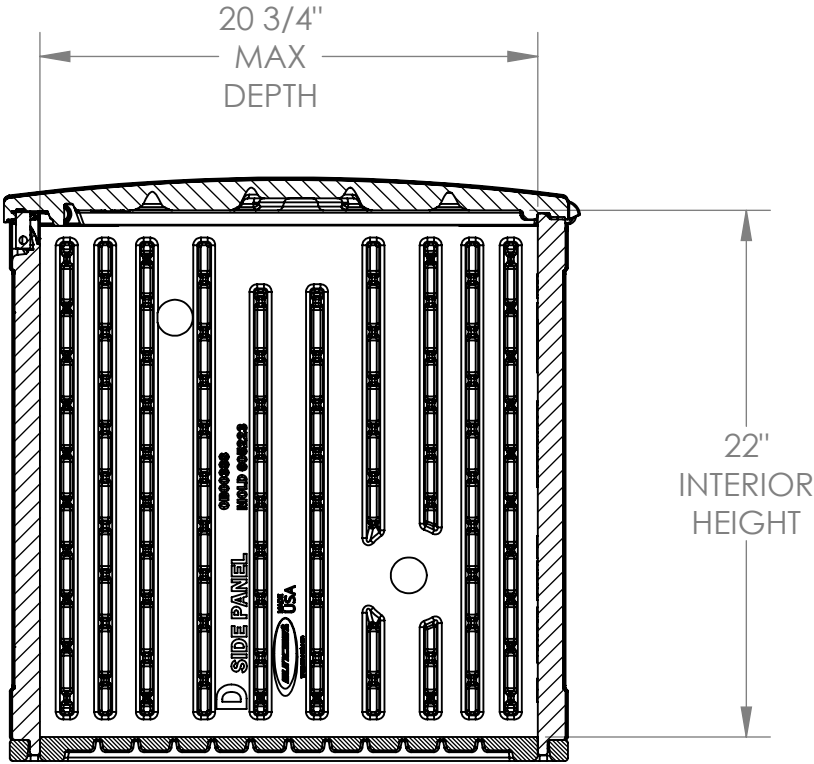

**BMDB80
FRONT VIEW**

TOTAL VOLUME:

Interior: 10.81 cu ft

Exterior: 24.90 cu ft

GALLON CAPACITY:

Actual: 80.85 gal

Advertised: 80 gal

SQUARE FOOTAGE

Interior: 5.91 sq ft

Exterior: 7.18 sq ft

**BMDB80
SIDE VIEW**

BMDB80
INTERIOR TOP VIEW

**BMDB80
INTERIOR SIDE VIEW**

SECTION A-A
SCALE 1 : 8