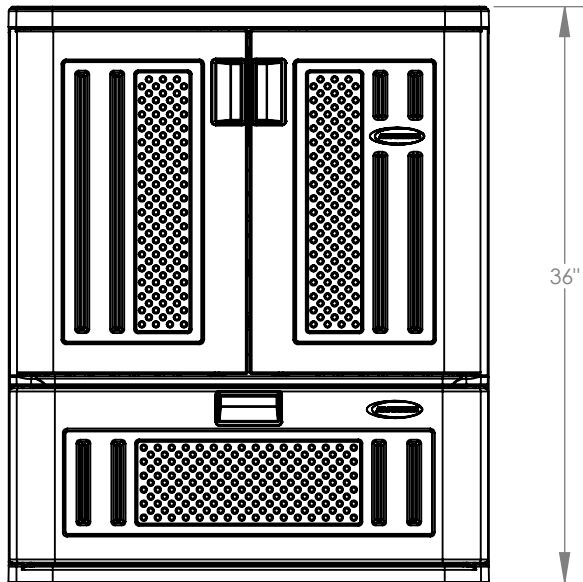

Suncast Corporation
701 North Kirk Road
Batavia, IL 60510 USA

BMC3601

DRAWER LOAD CAPACITY	30 LBS.
SHELF LOAD CAPACITY	75 LBS.

Suncast Corporation
701 North Kirk Road
Batavia, IL 60510 USA

BMC3601

DRAWER LOAD CAPACITY 30 LBS.

SHELF LOAD CAPACITY 75 LBS.